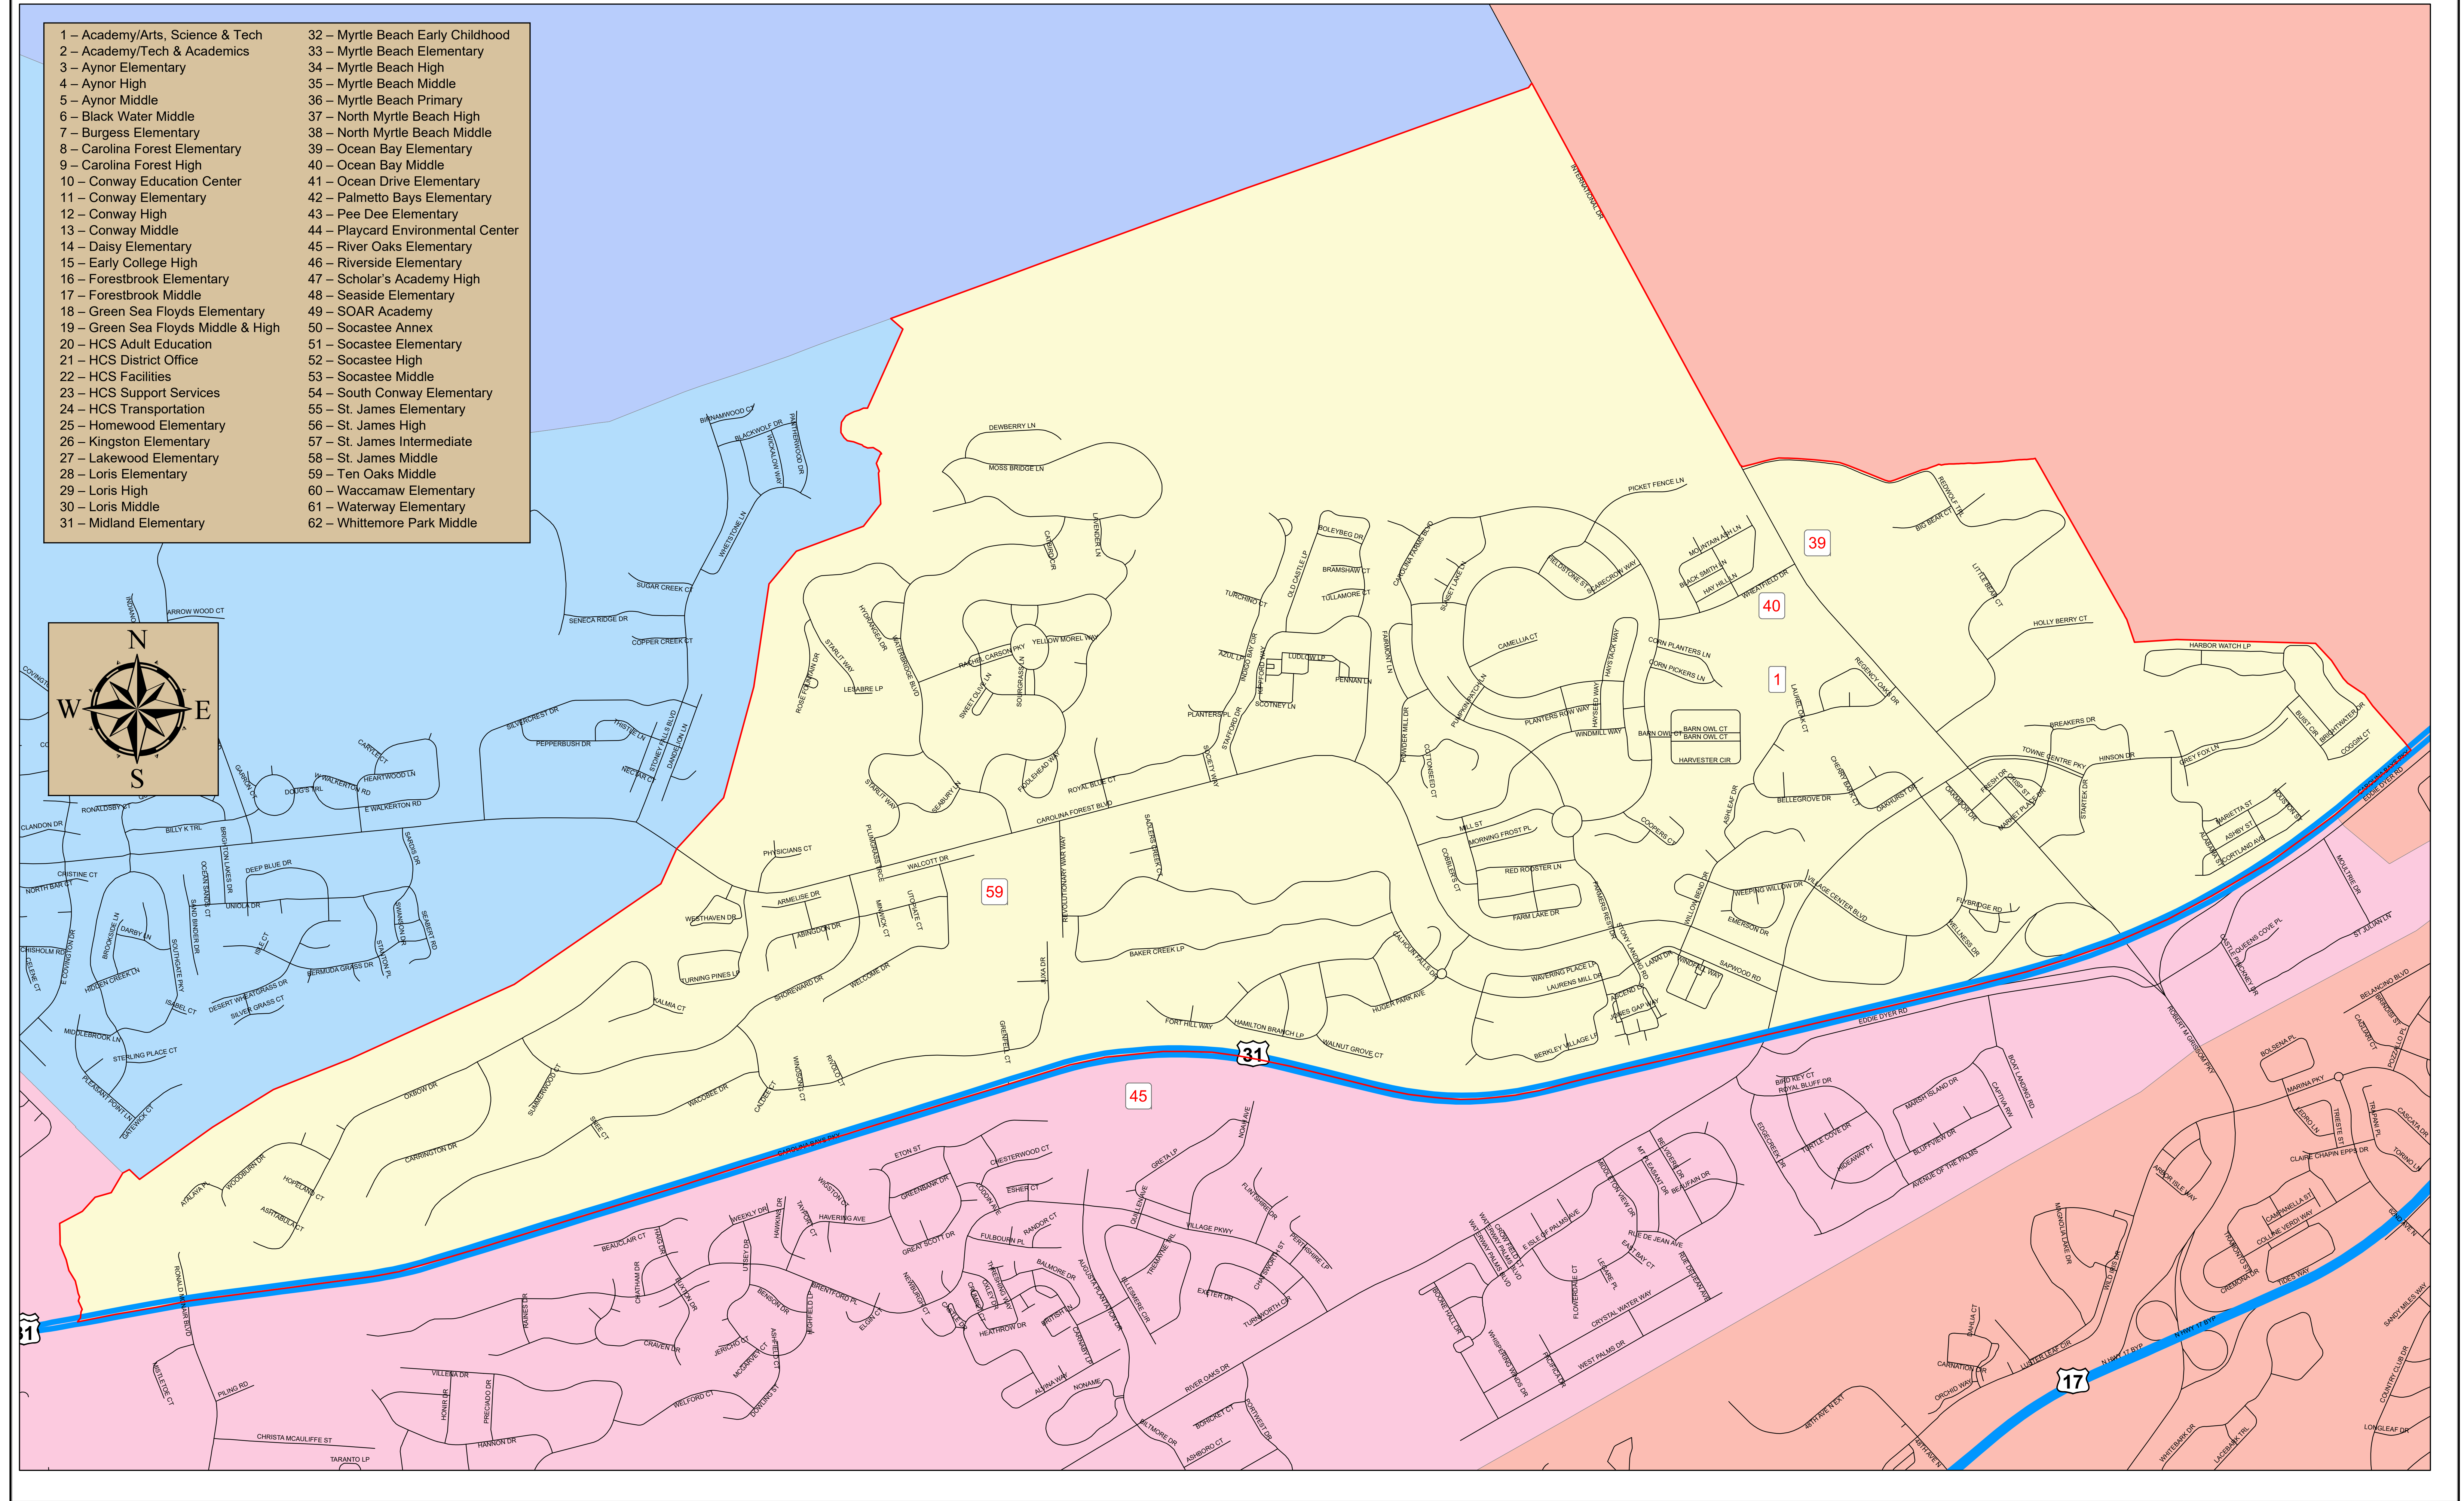

Legend

- Highways
- Roads
- Elementary School Attendance Zones**
- Aynor Elementary
- Burgess Elementary
- Carolina Forest Elementary
- Conway Elementary
- Daisy Elementary
- Forestbrook Elementary
- Green Sea Floyds Elementary
- Homewood Elementary
- Kingston Elementary
- Lakewood Elementary
- Loris Elementary
- Midland Elementary
- Myrtle Beach Early Childhood
- Myrtle Beach Elementary
- Myrtle Beach Primary
- Ocean Bay Elementary
- Ocean Drive Elementary
- Palmetto Bays Elementary
- Pee Dee Elementary
- River Oaks Elementary
- Riverside Elementary
- Seaside Elementary
- Socastee Elementary
- South Conway Elementary
- St. James Elementary
- Waccamaw Elementary
- Waterway Elementary