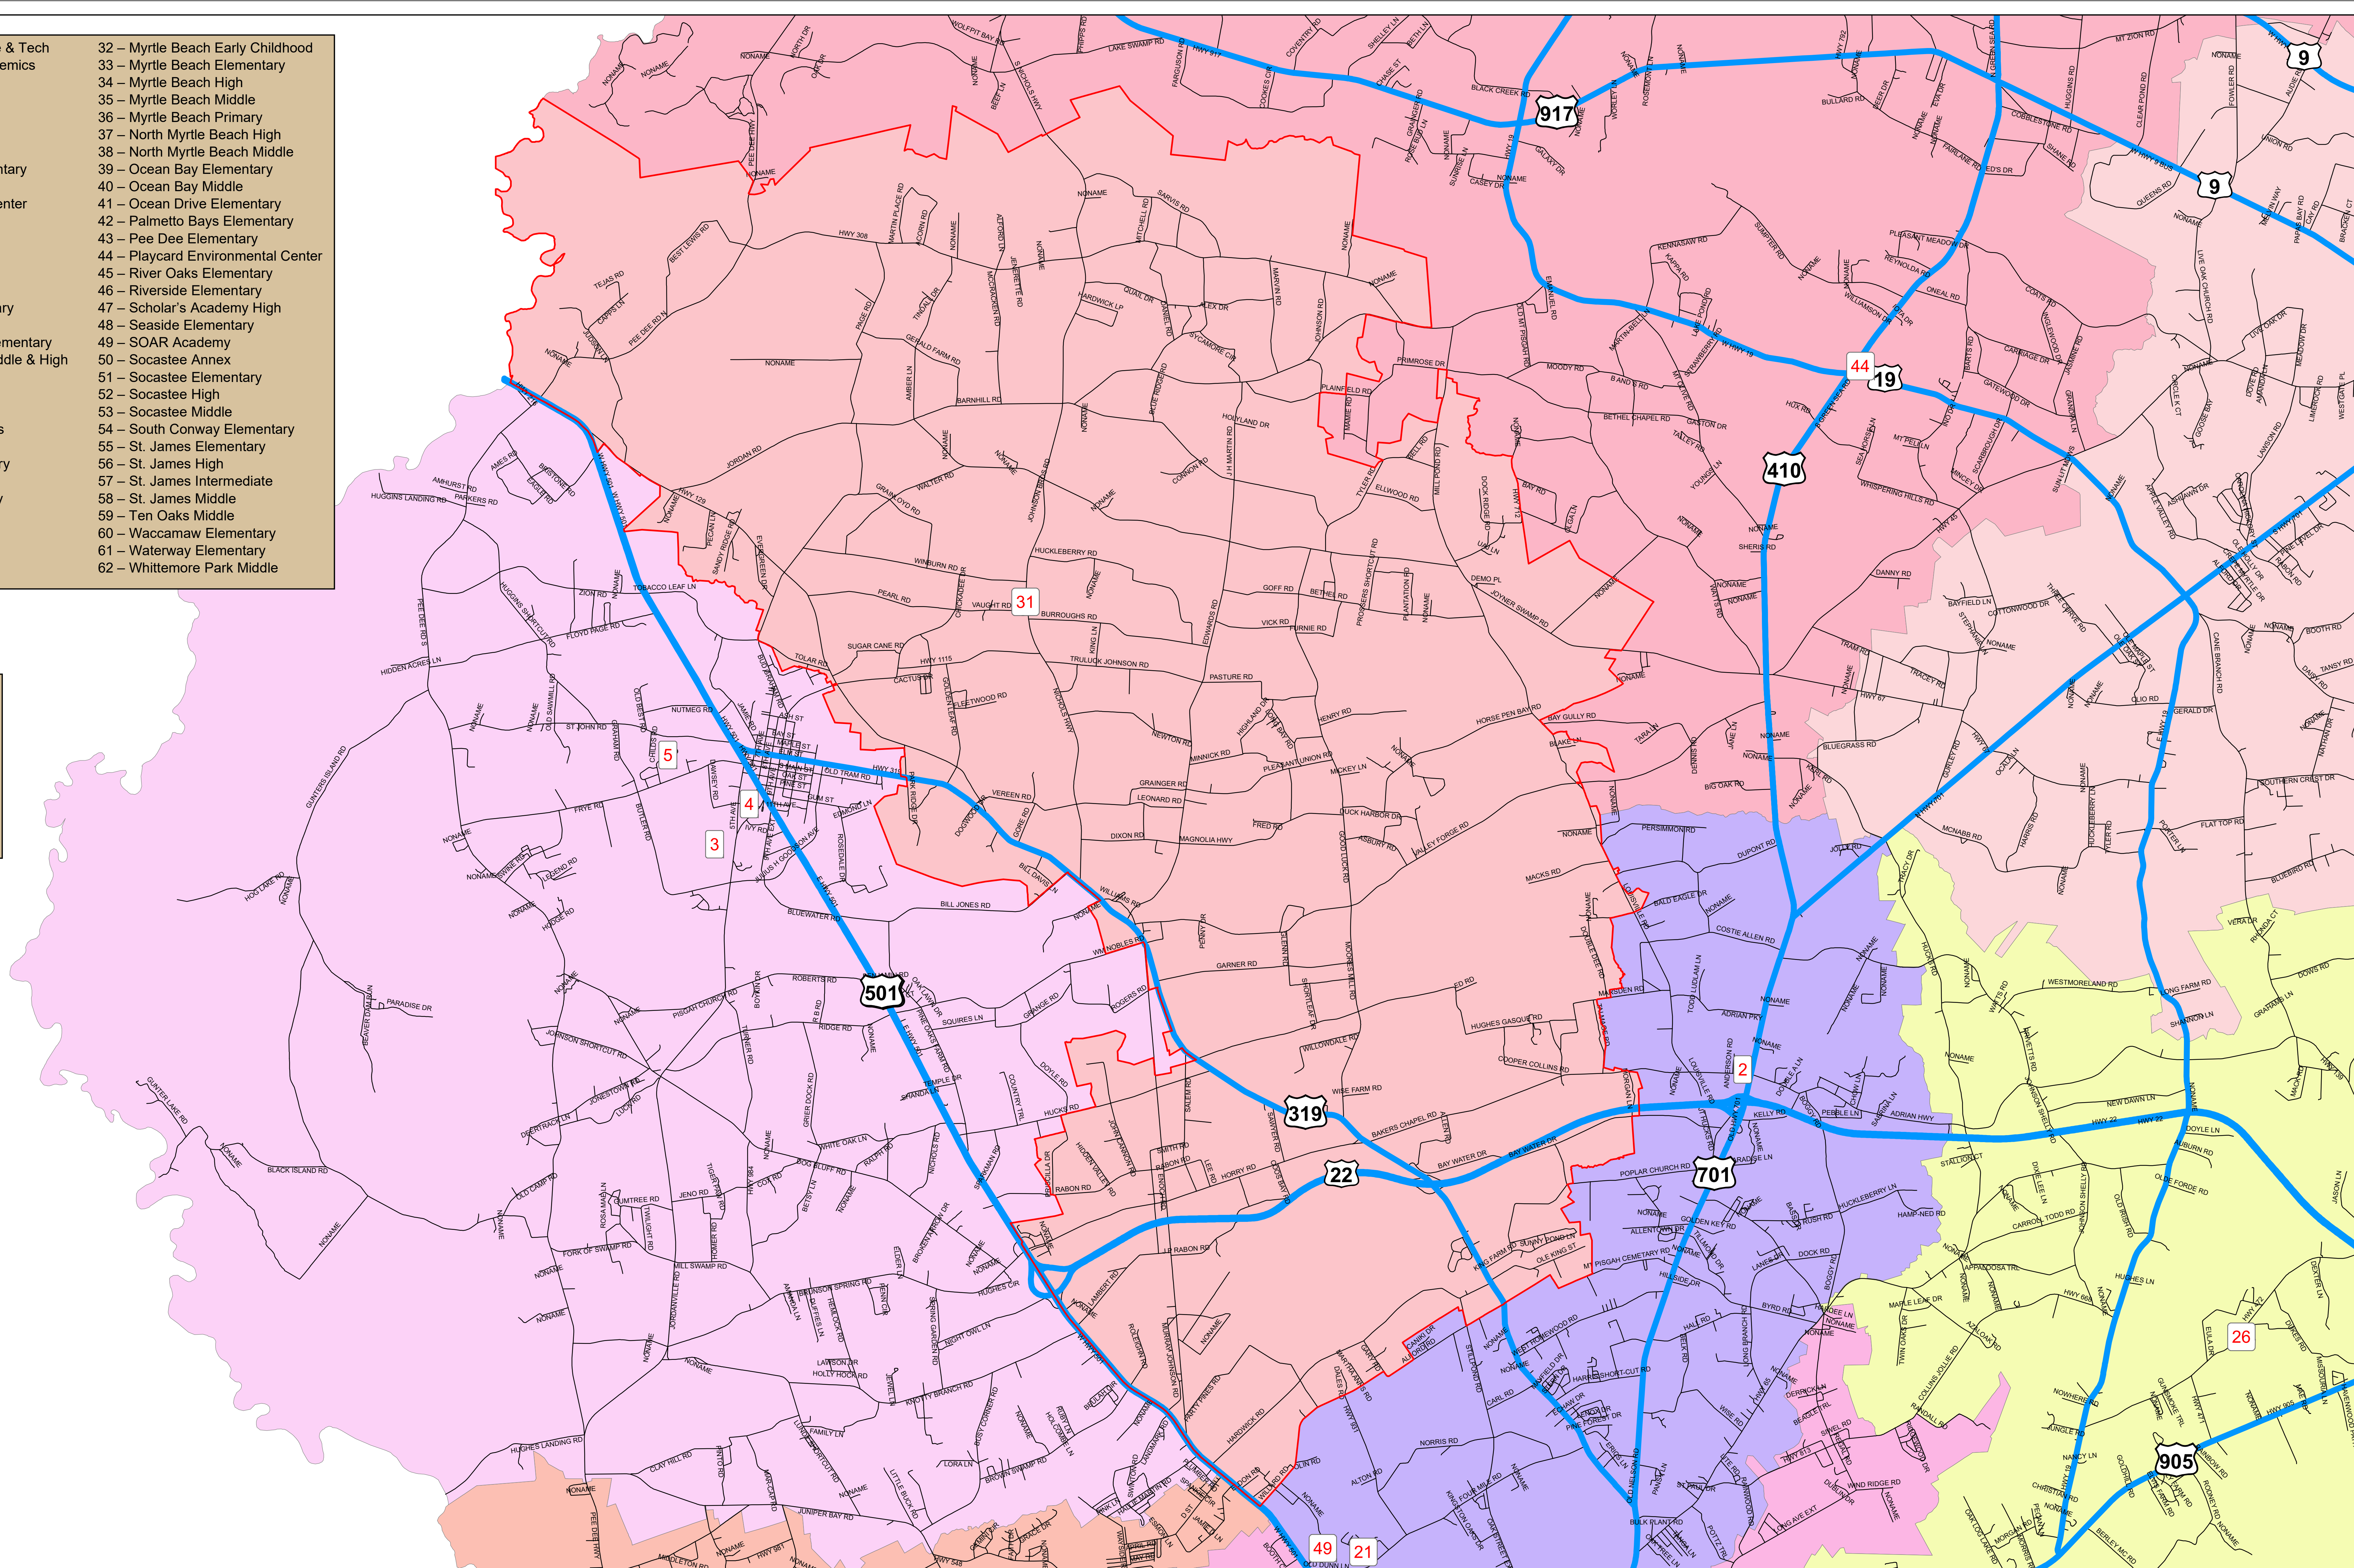

Legend

- Highways
- Roads
- Elementary School Attendance Zones**
- Aynor Elementary
- Burgess Elementary
- Carolina Forest Elementary
- Conway Elementary
- Daisy Elementary
- Forestbrook Elementary
- Green Sea Floyds Elementary
- Homewood Elementary
- Kingston Elementary
- Lakewood Elementary
- Loris Elementary
- Midland Elementary
- Myrtle Beach Elementary
- Myrtle Beach Primary
- Ocean Bay Elementary
- Ocean Drive Elementary
- Palmetto Bays Elementary
- Pee Dee Elementary
- River Oaks Elementary
- Seaside Elementary
- Socastee Elementary
- South Conway Elementary
- St James Elementary
- Waccamaw Elementary
- Waterway Elementary