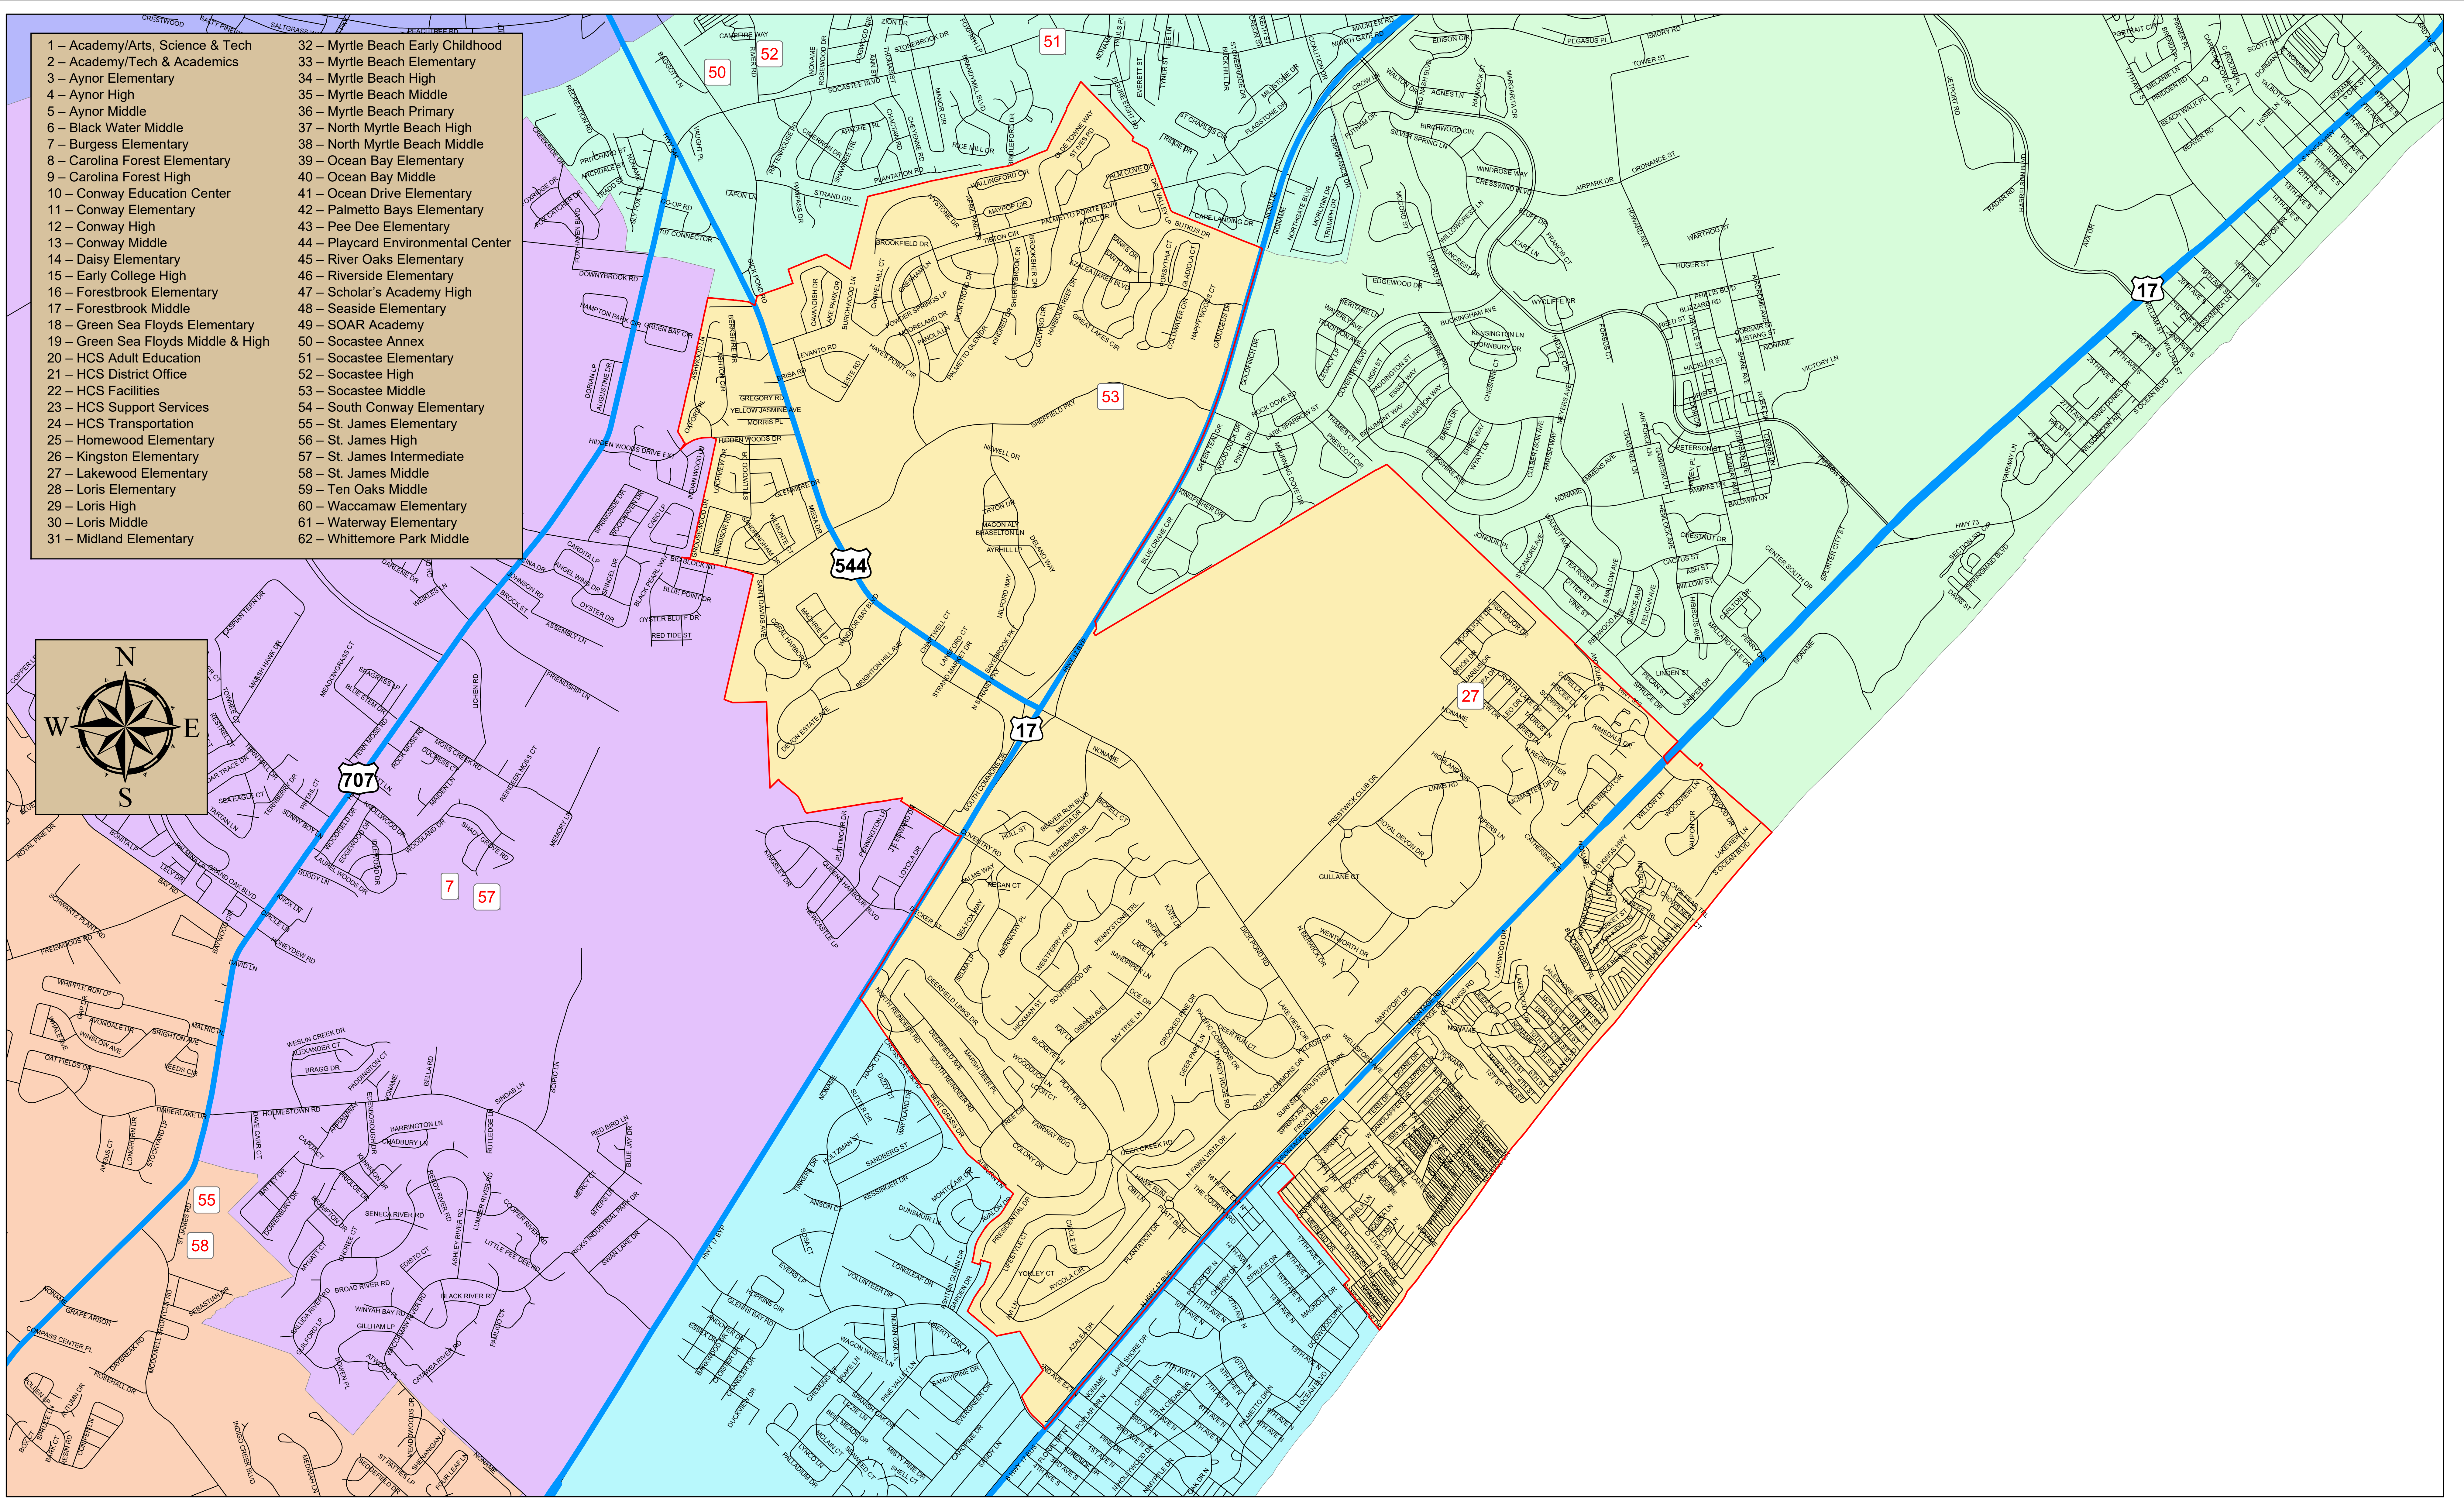

Legend

- Highways
- Roads
- Elementary School Attendance Zones**
- Aynor Elementary
- Burgess Elementary
- Carolina Forest Elementary
- Conway Elementary
- Daisy Elementary
- Forestbrook Elementary
- Green Sea Floyds Elementary
- Homewood Elementary
- Kingston Elementary
- Lakewood Elementary
- Loris Elementary
- Midland Elementary
- Myrtle Beach Elementary
- Myrtle Beach Primary
- Ocean Bay Elementary
- Ocean Drive Elementary
- Palmetto Bays Elementary
- Pee Dee Elementary
- River Oaks Elementary
- Riverside Elementary
- Seaside Elementary
- Socastee Elementary
- South Conway Elementary
- St. James Elementary
- Waccamaw Elementary
- Waterway Elementary