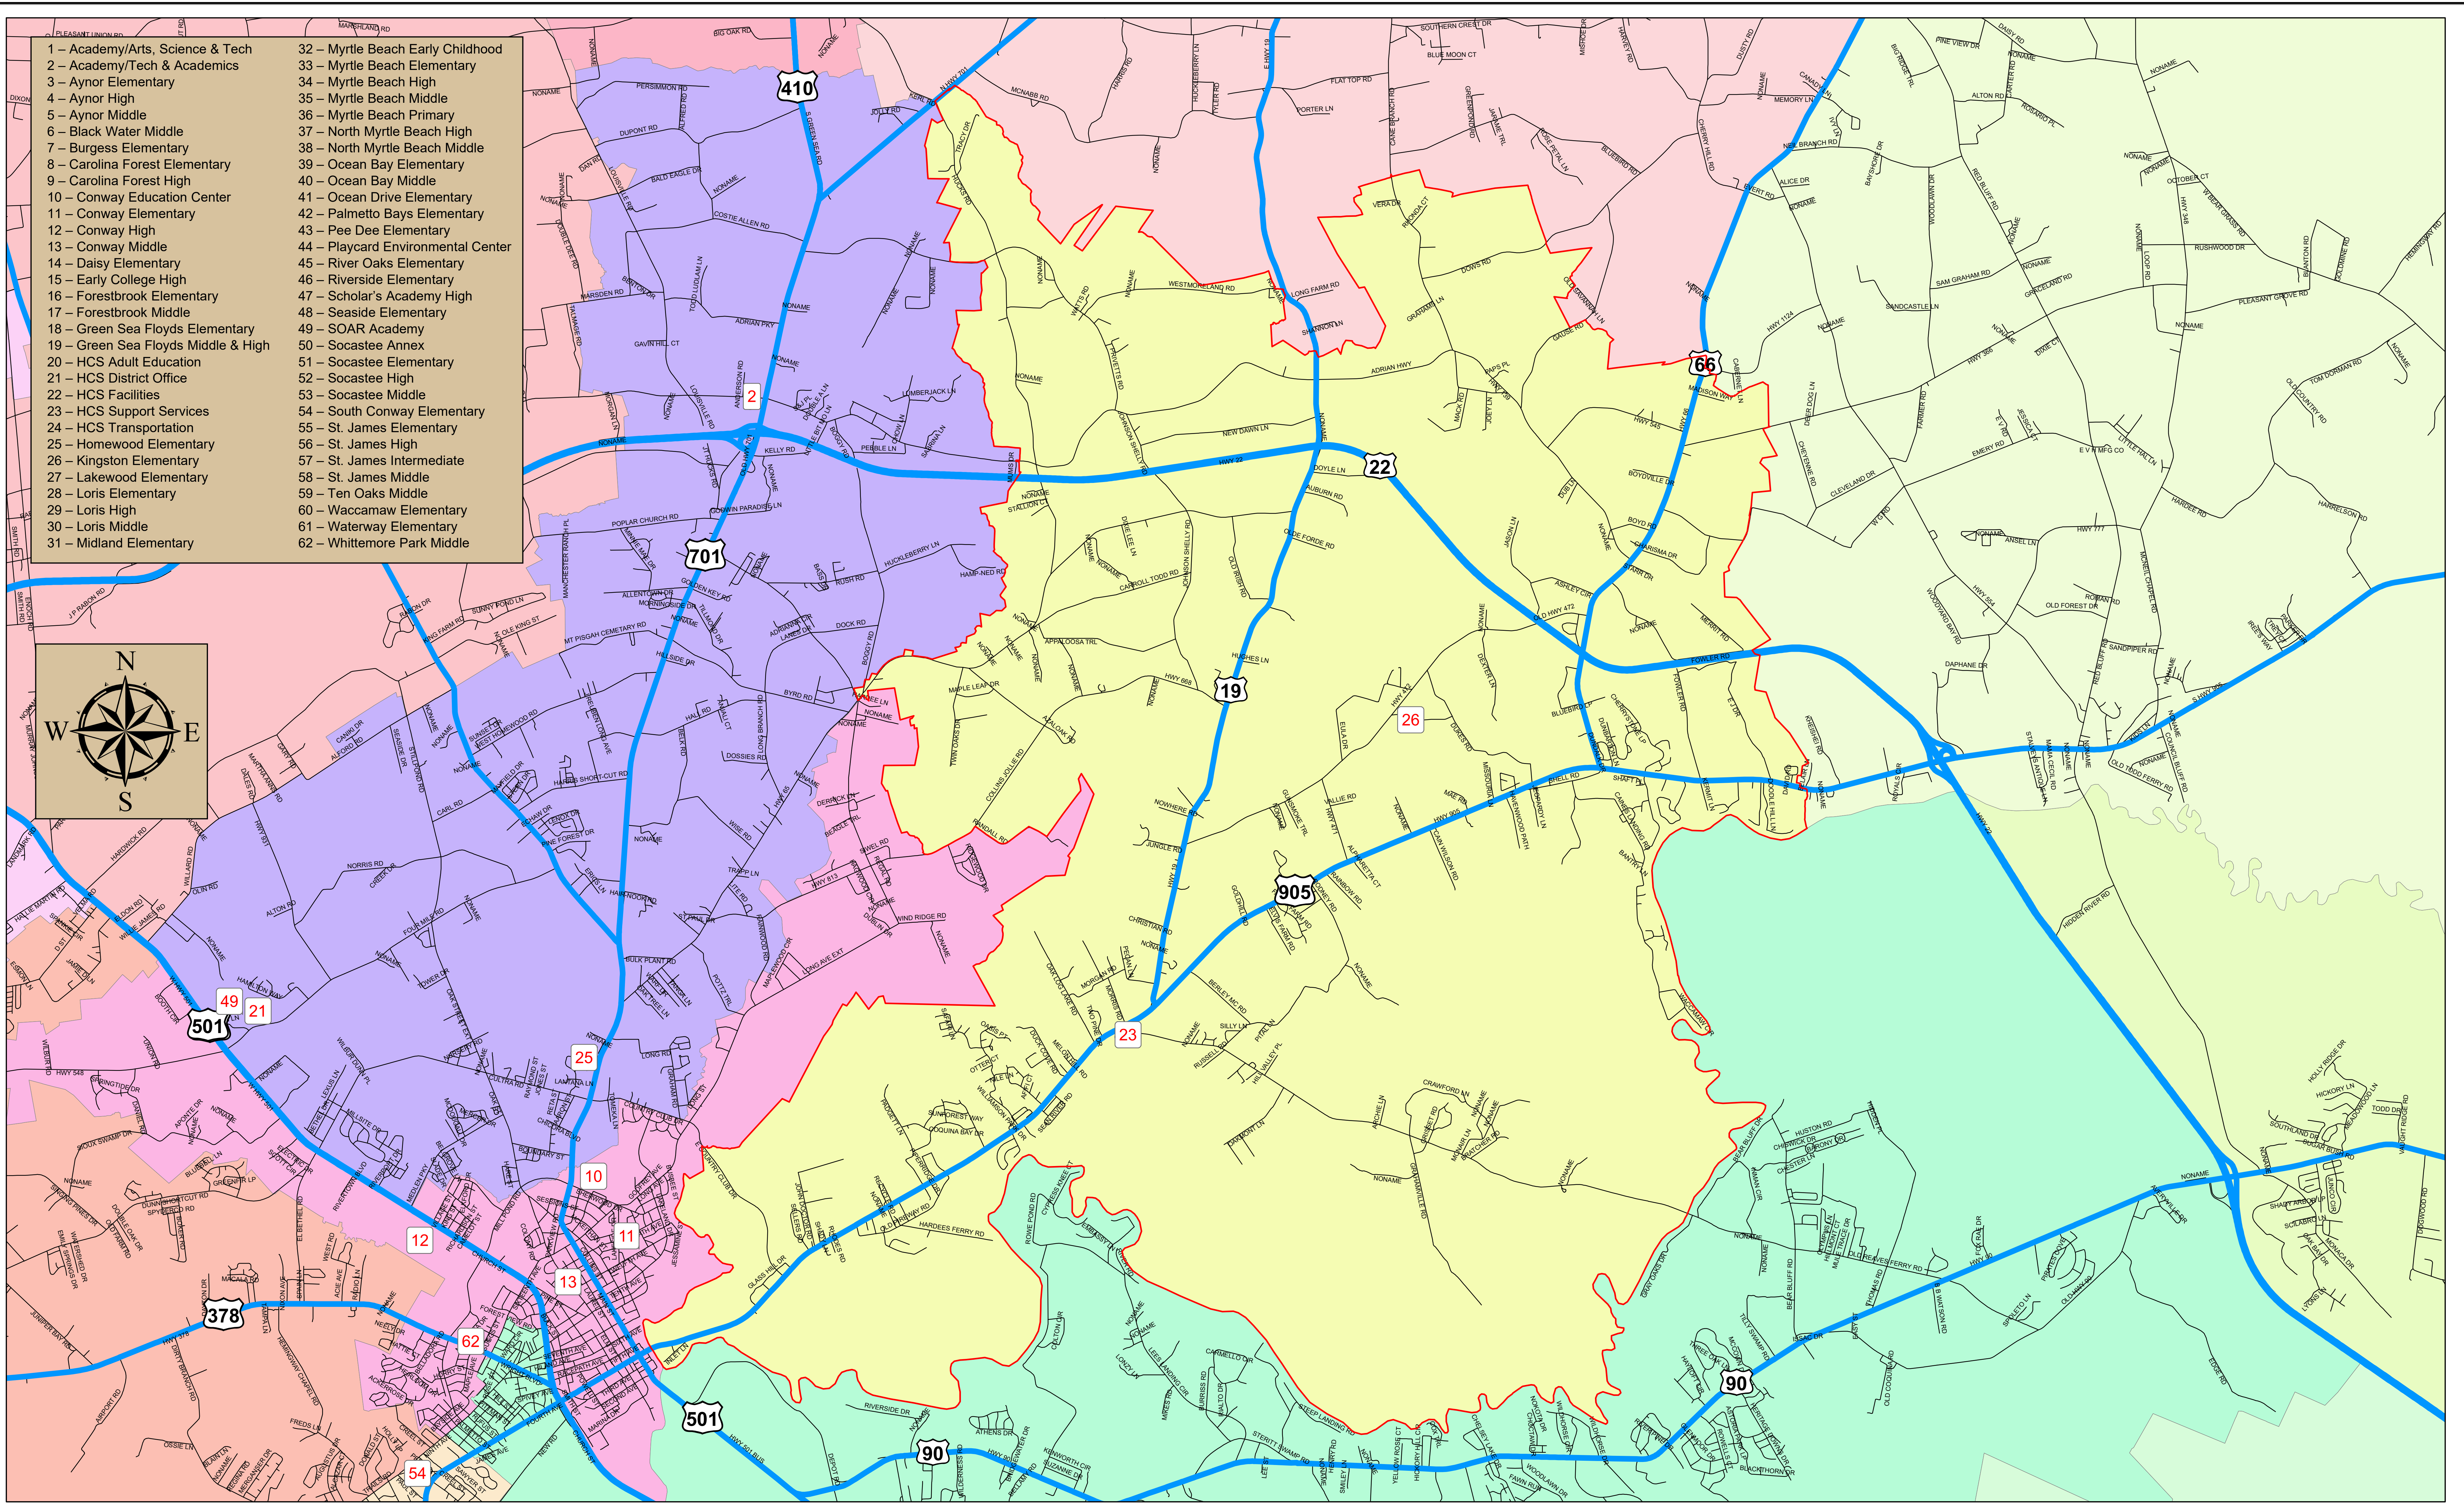

Legend

- Highways
- Roads
- Elementary School Attendance Zones**
- Aynor Elementary
- Burgess Elementary
- Carolina Forest Elementary
- Conway Elementary
- Daisy Elementary
- Forestbrook Elementary
- Green Sea Floyds Elementary
- Homewood Elementary
- Kingston Elementary
- Lakewood Elementary
- Loris Elementary
- Midland Elementary
- Myrtle Beach Elementary
- Myrtle Beach Primary
- Ocean Bay Elementary
- Ocean Drive Elementary
- Palmetto Bays Elementary
- Pee Dee Elementary
- Myrtle Beach Early Childhood
- Seaside Elementary
- Socastee Elementary
- South Conway Elementary
- St. James Elementary
- Waccamaw Elementary
- Waterway Elementary
- Whittemore Park Middle
- Riverside Elementary