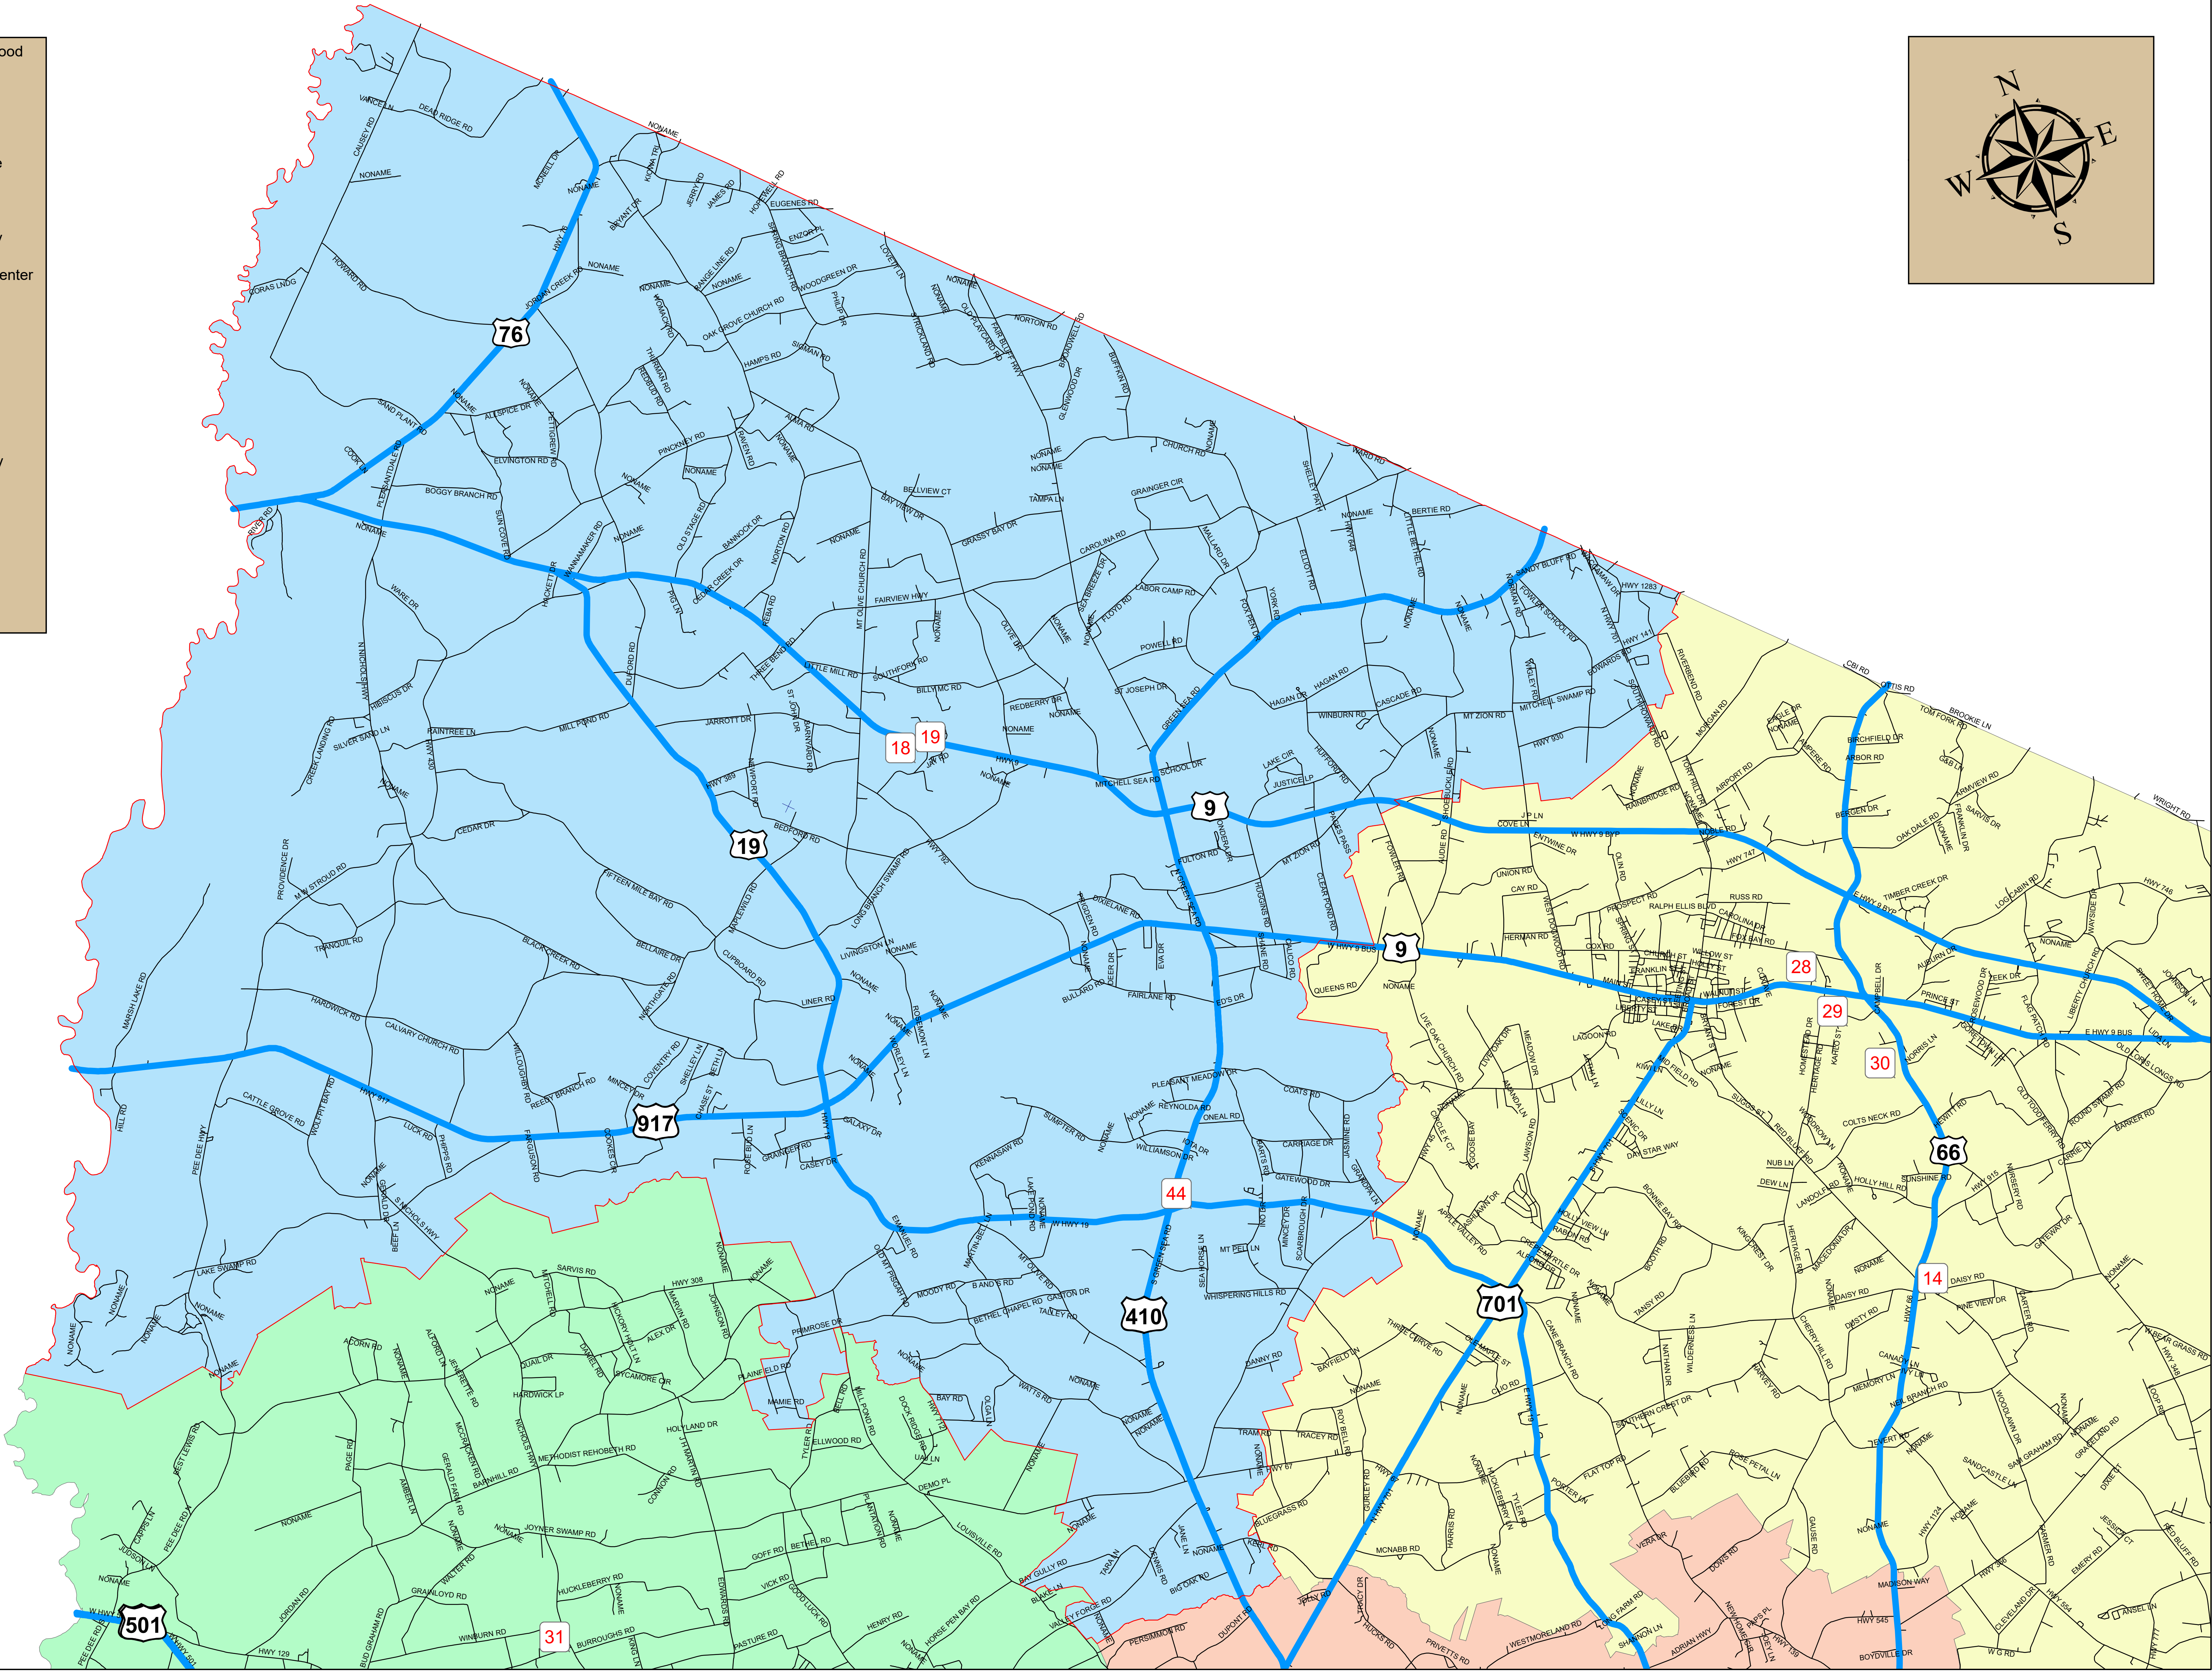

## Legend

- Highways
- Roads
- High School Attendance Zones**
- Aynor High
- Loris High
- Carolina Forest High
- Conway High
- Green Sea Floyds High
- Myrtle Beach High
- North Myrtle Beach High
- Socastee High
- St James High