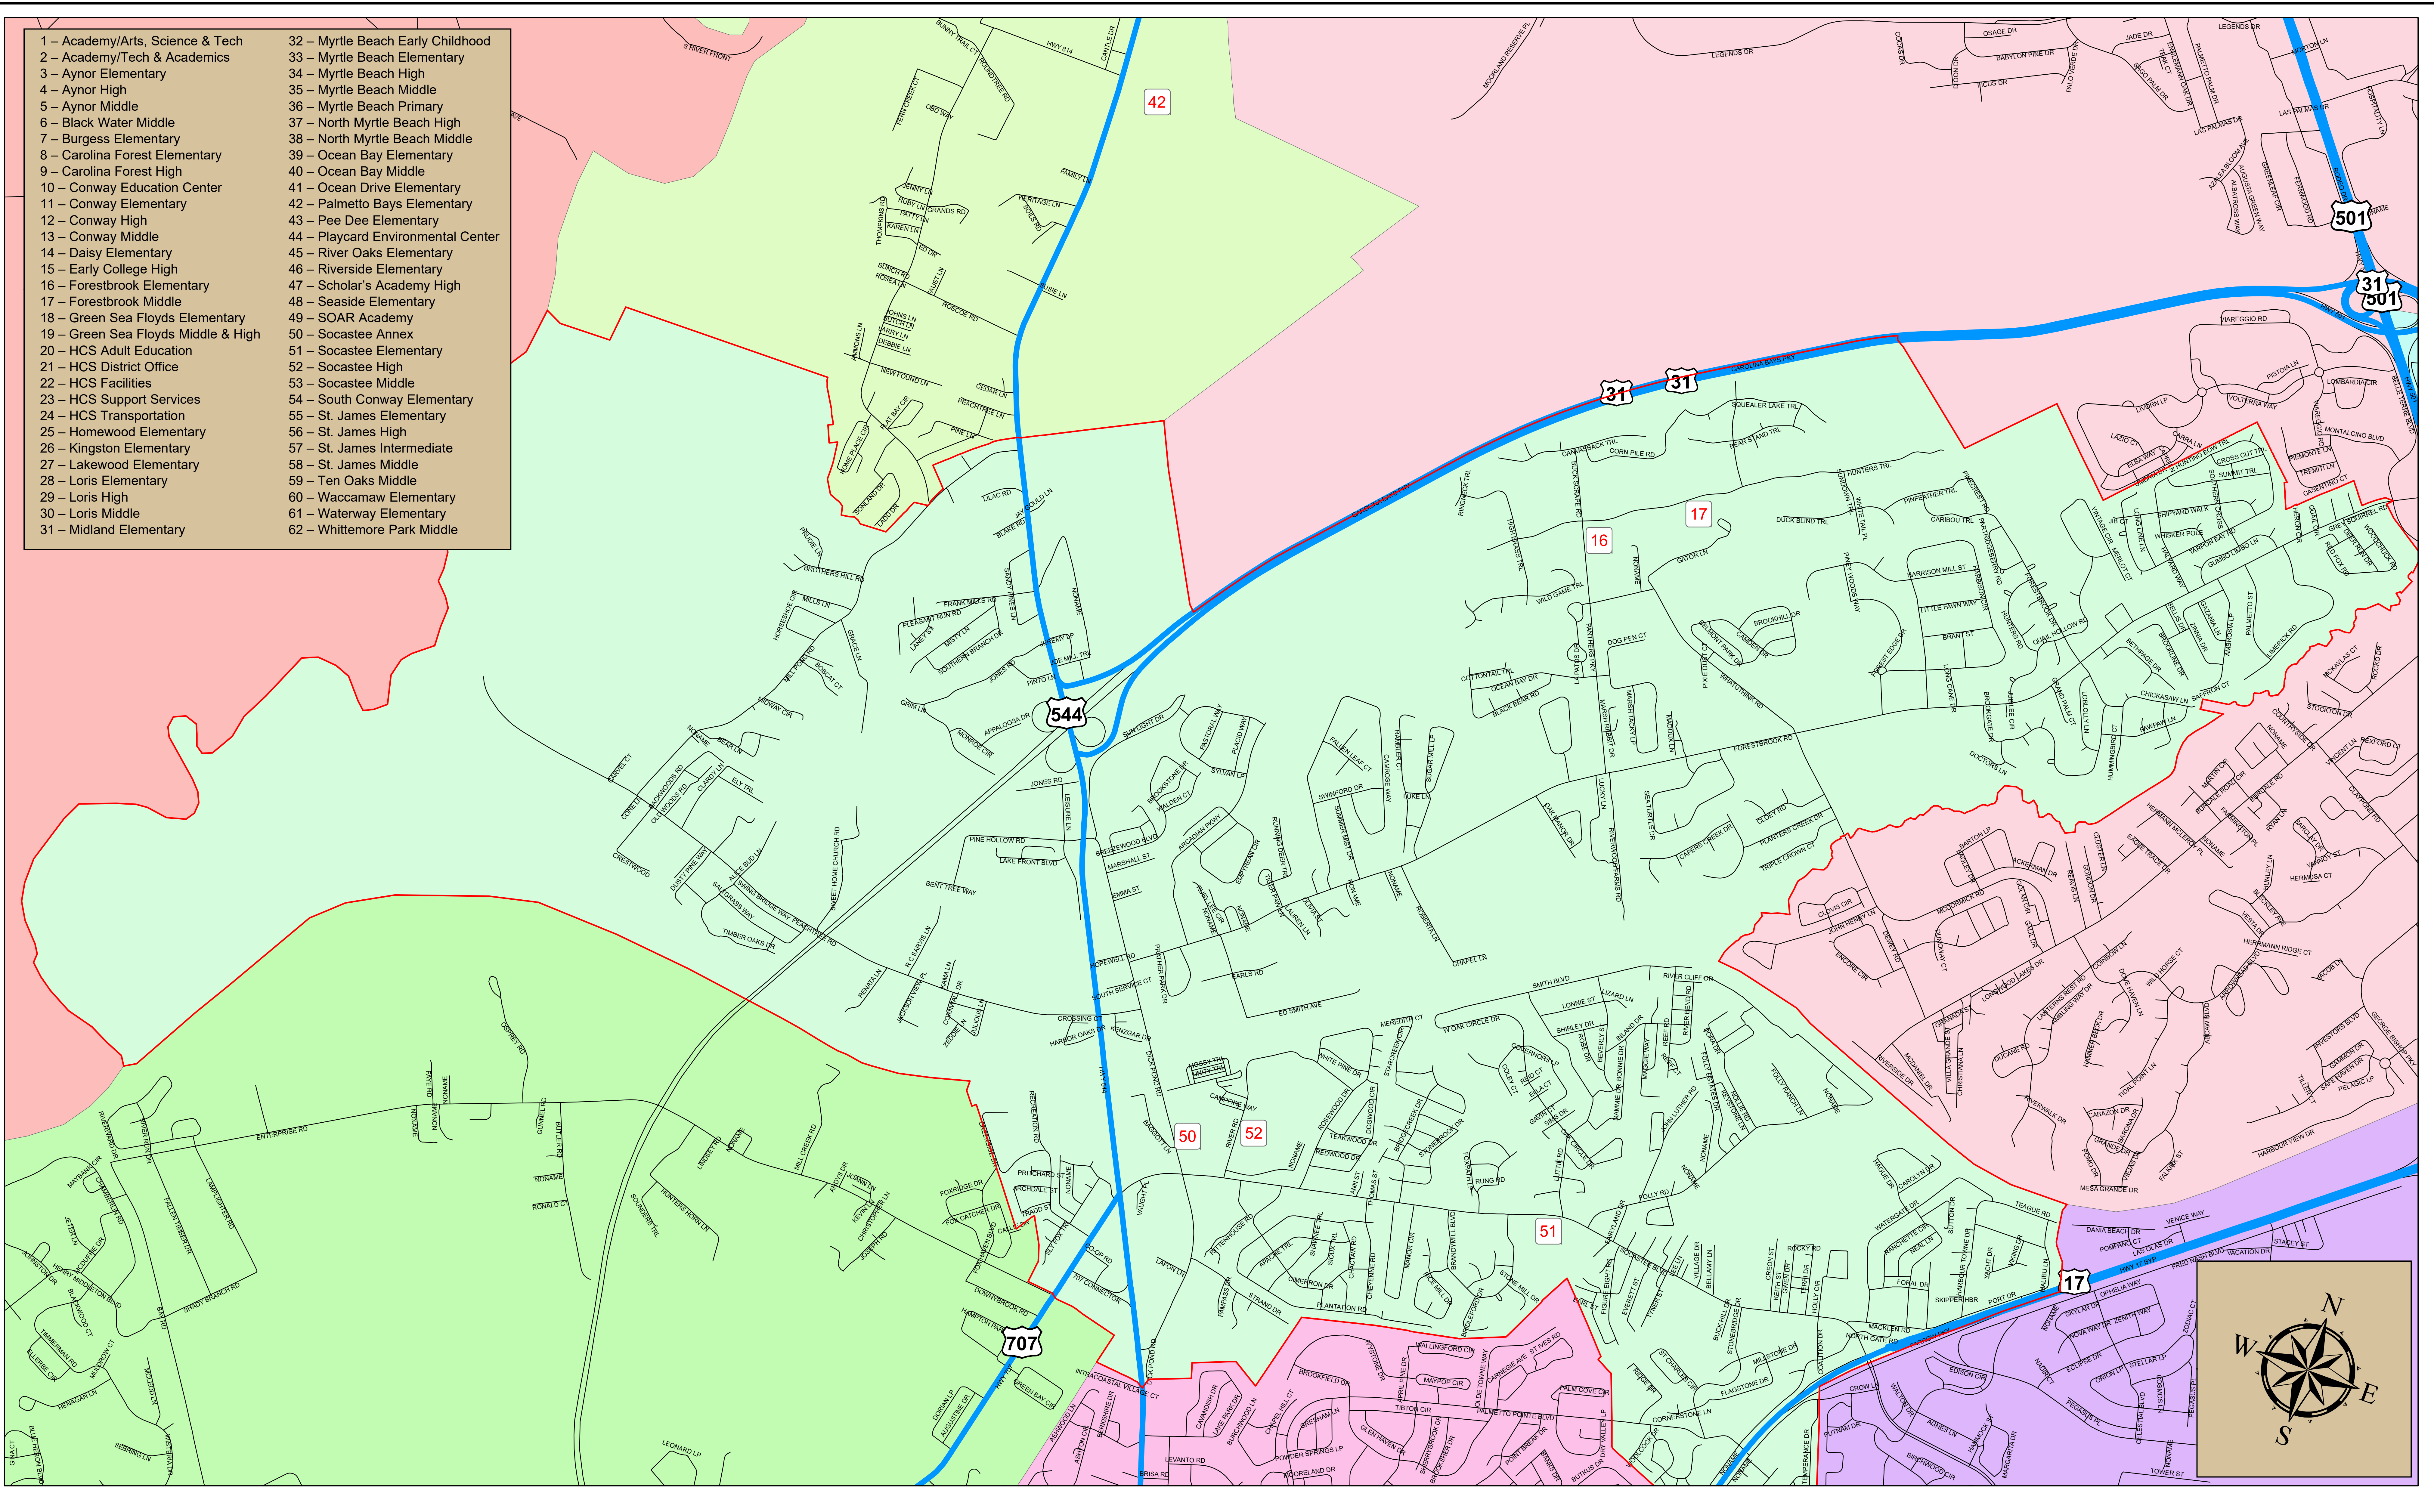

Legend

- | | | |
|---------------------------------------|---------------------------|------------------------|
| Highways | Forestbrook Middle | Socastee Middle |
| Roads | Green Sea Floyds Middle | St James Intermediate |
| Middle School Attendance Zones | Loris Middle | St James Middle |
| Aynor Middle | Myrtle Beach Middle | Ten Oaks Middle |
| Black Water Middle | North Myrtle Beach Middle | Whittemore Park Middle |
| Conway Middle | Ocean Bay Middle | |