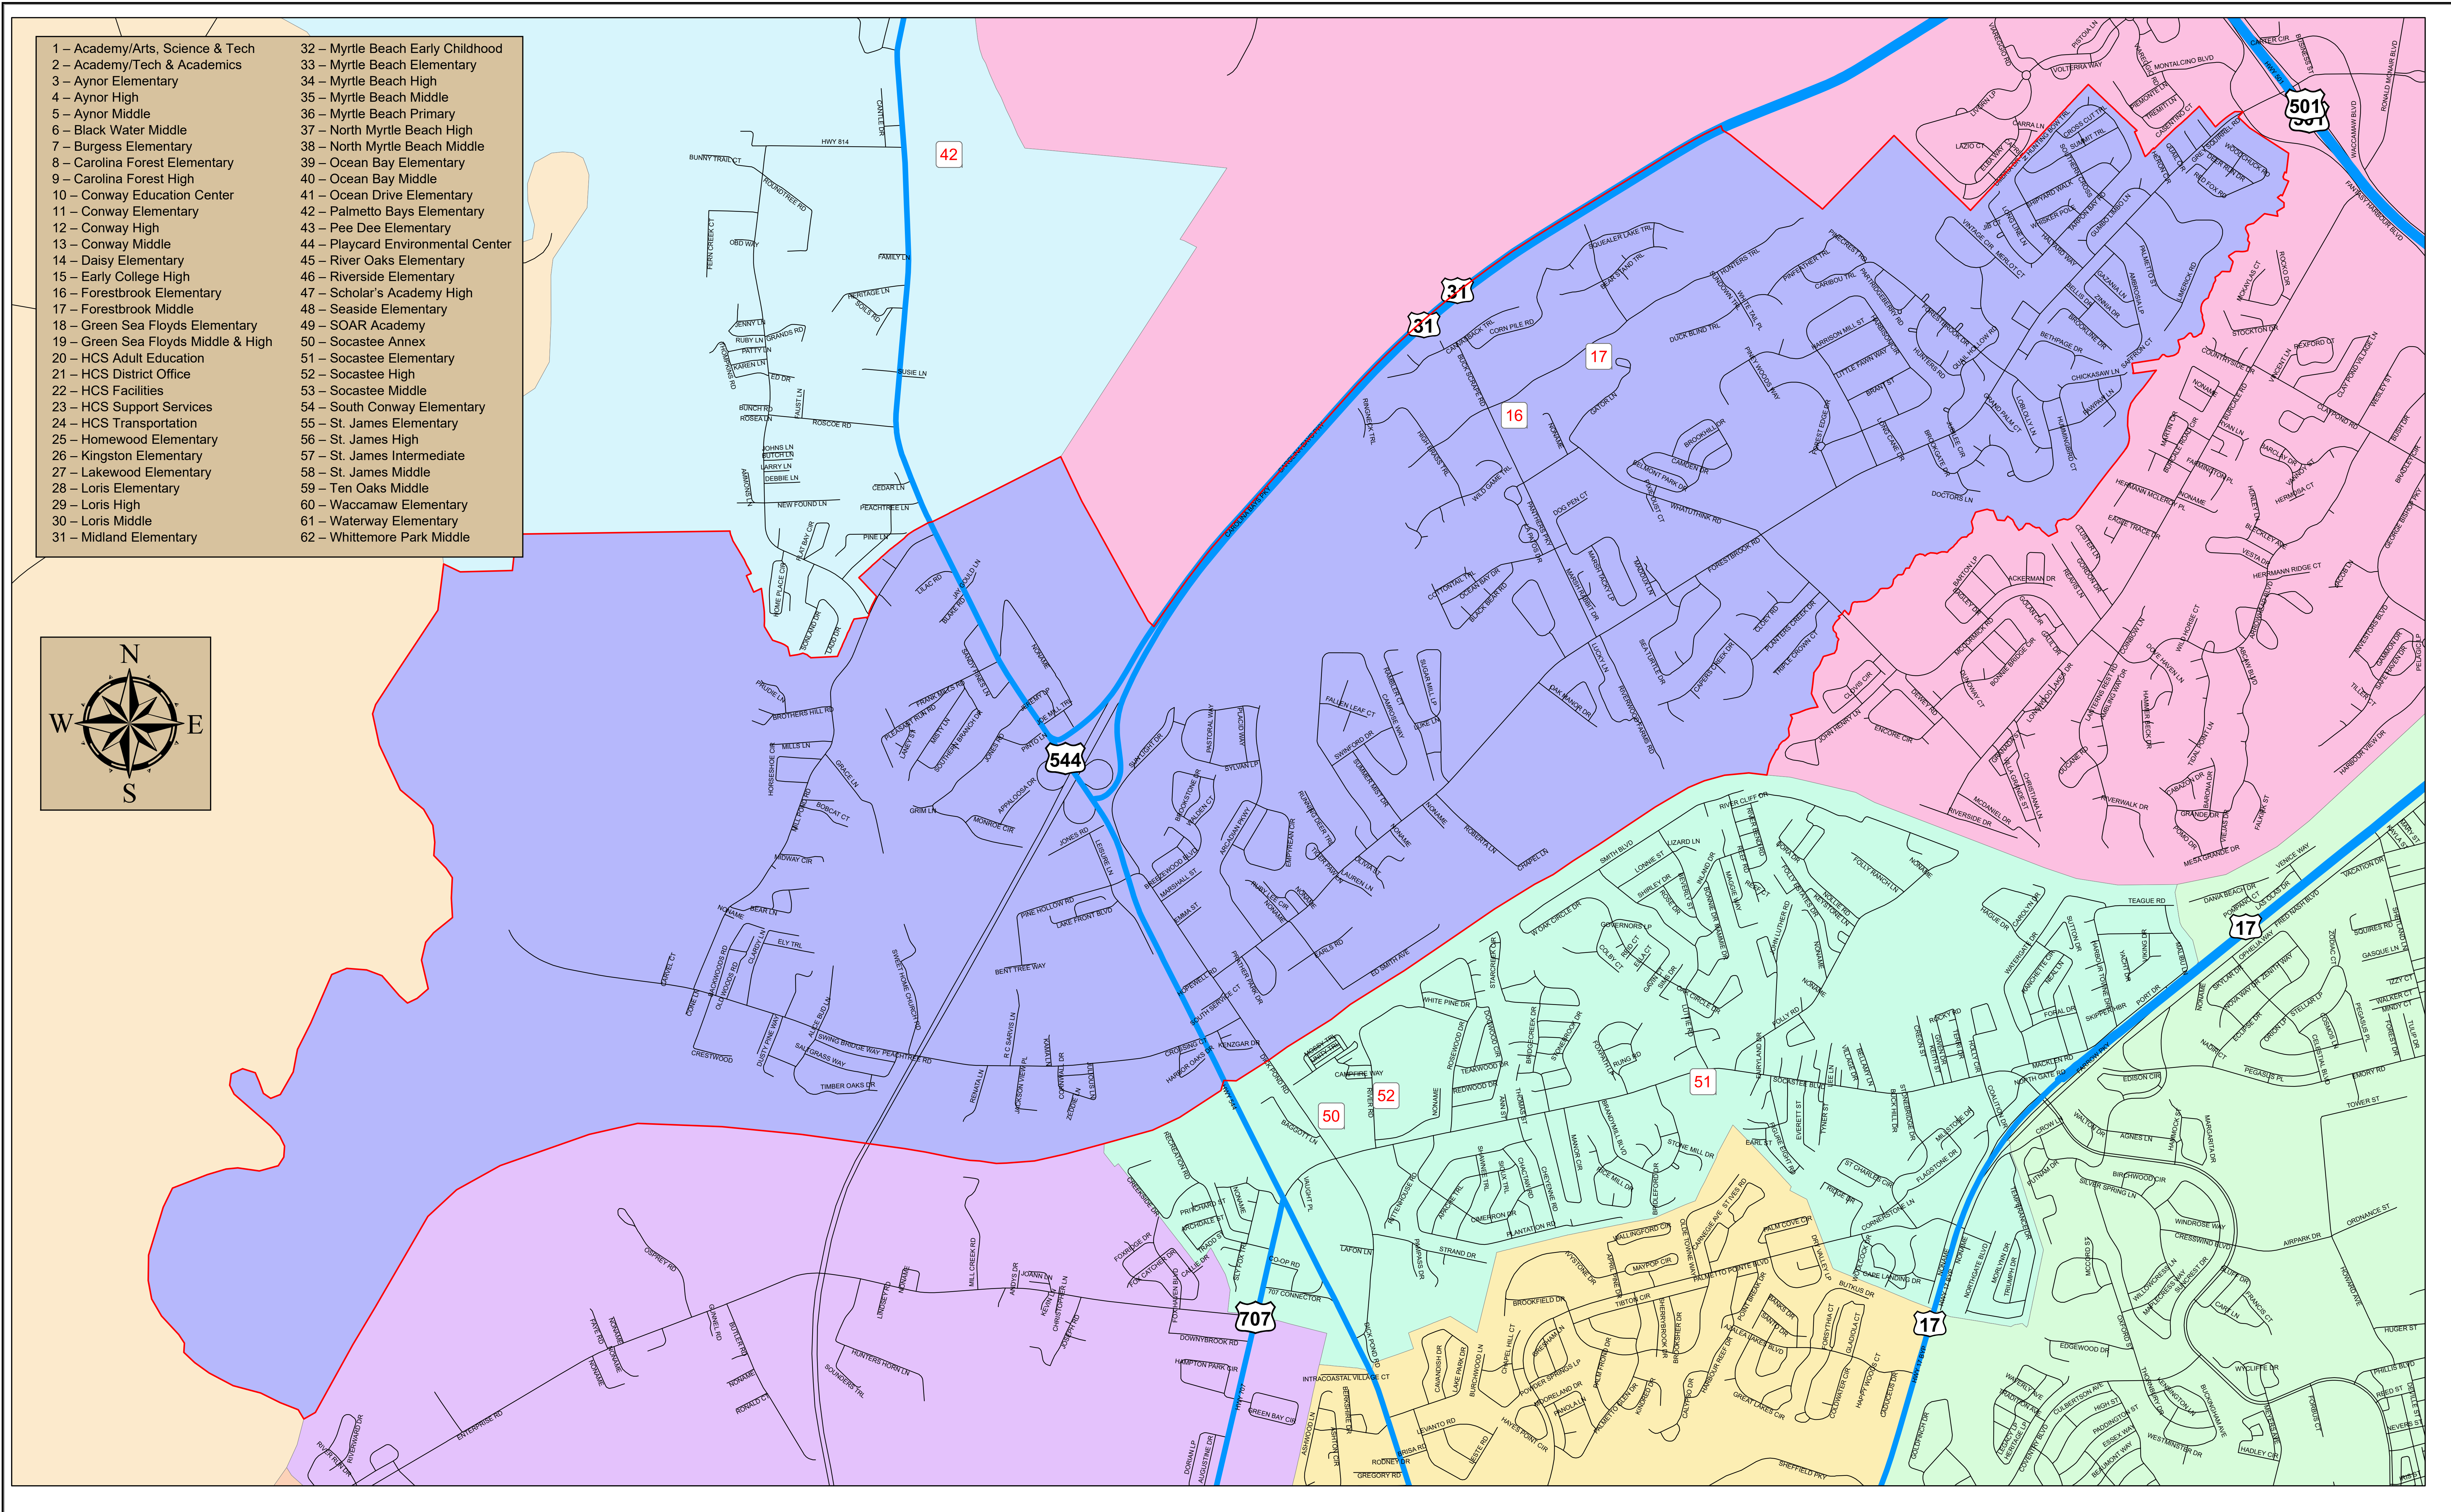

### Legend

- |   |                              |                          |                         |
|---|------------------------------|--------------------------|-------------------------|
| Highways                                  | Forestbrook Elementary       | Myrtle Beach Elementary  | Seaside Elementary      |
| Roads                                     | Green Sea Floyds Elementary  | Myrtle Beach Primary     | Socastee Elementary     |
| <b>Elementary School Attendance Zones</b> | Homewood Elementary          | Ocean Bay Elementary     | South Conway Elementary |
| Aynor Elementary                          | Kingston Elementary          | Ocean Drive Elementary   | St. James Elementary    |
| Burgess Elementary                        | Lakewood Elementary          | Palmetto Bays Elementary | Waccamaw Elementary     |
| Carolina Forest Elementary                | Loris Elementary             | Pee Dee Elementary       | Waterway Elementary     |
| Conway Elementary                         | Midland Elementary           | River Oaks Elementary    |                         |
| Daisy Elementary                          | Myrtle Beach Early Childhood | Riverside Elementary     |                         |

# Forestbrook Elementary School Attendance Area