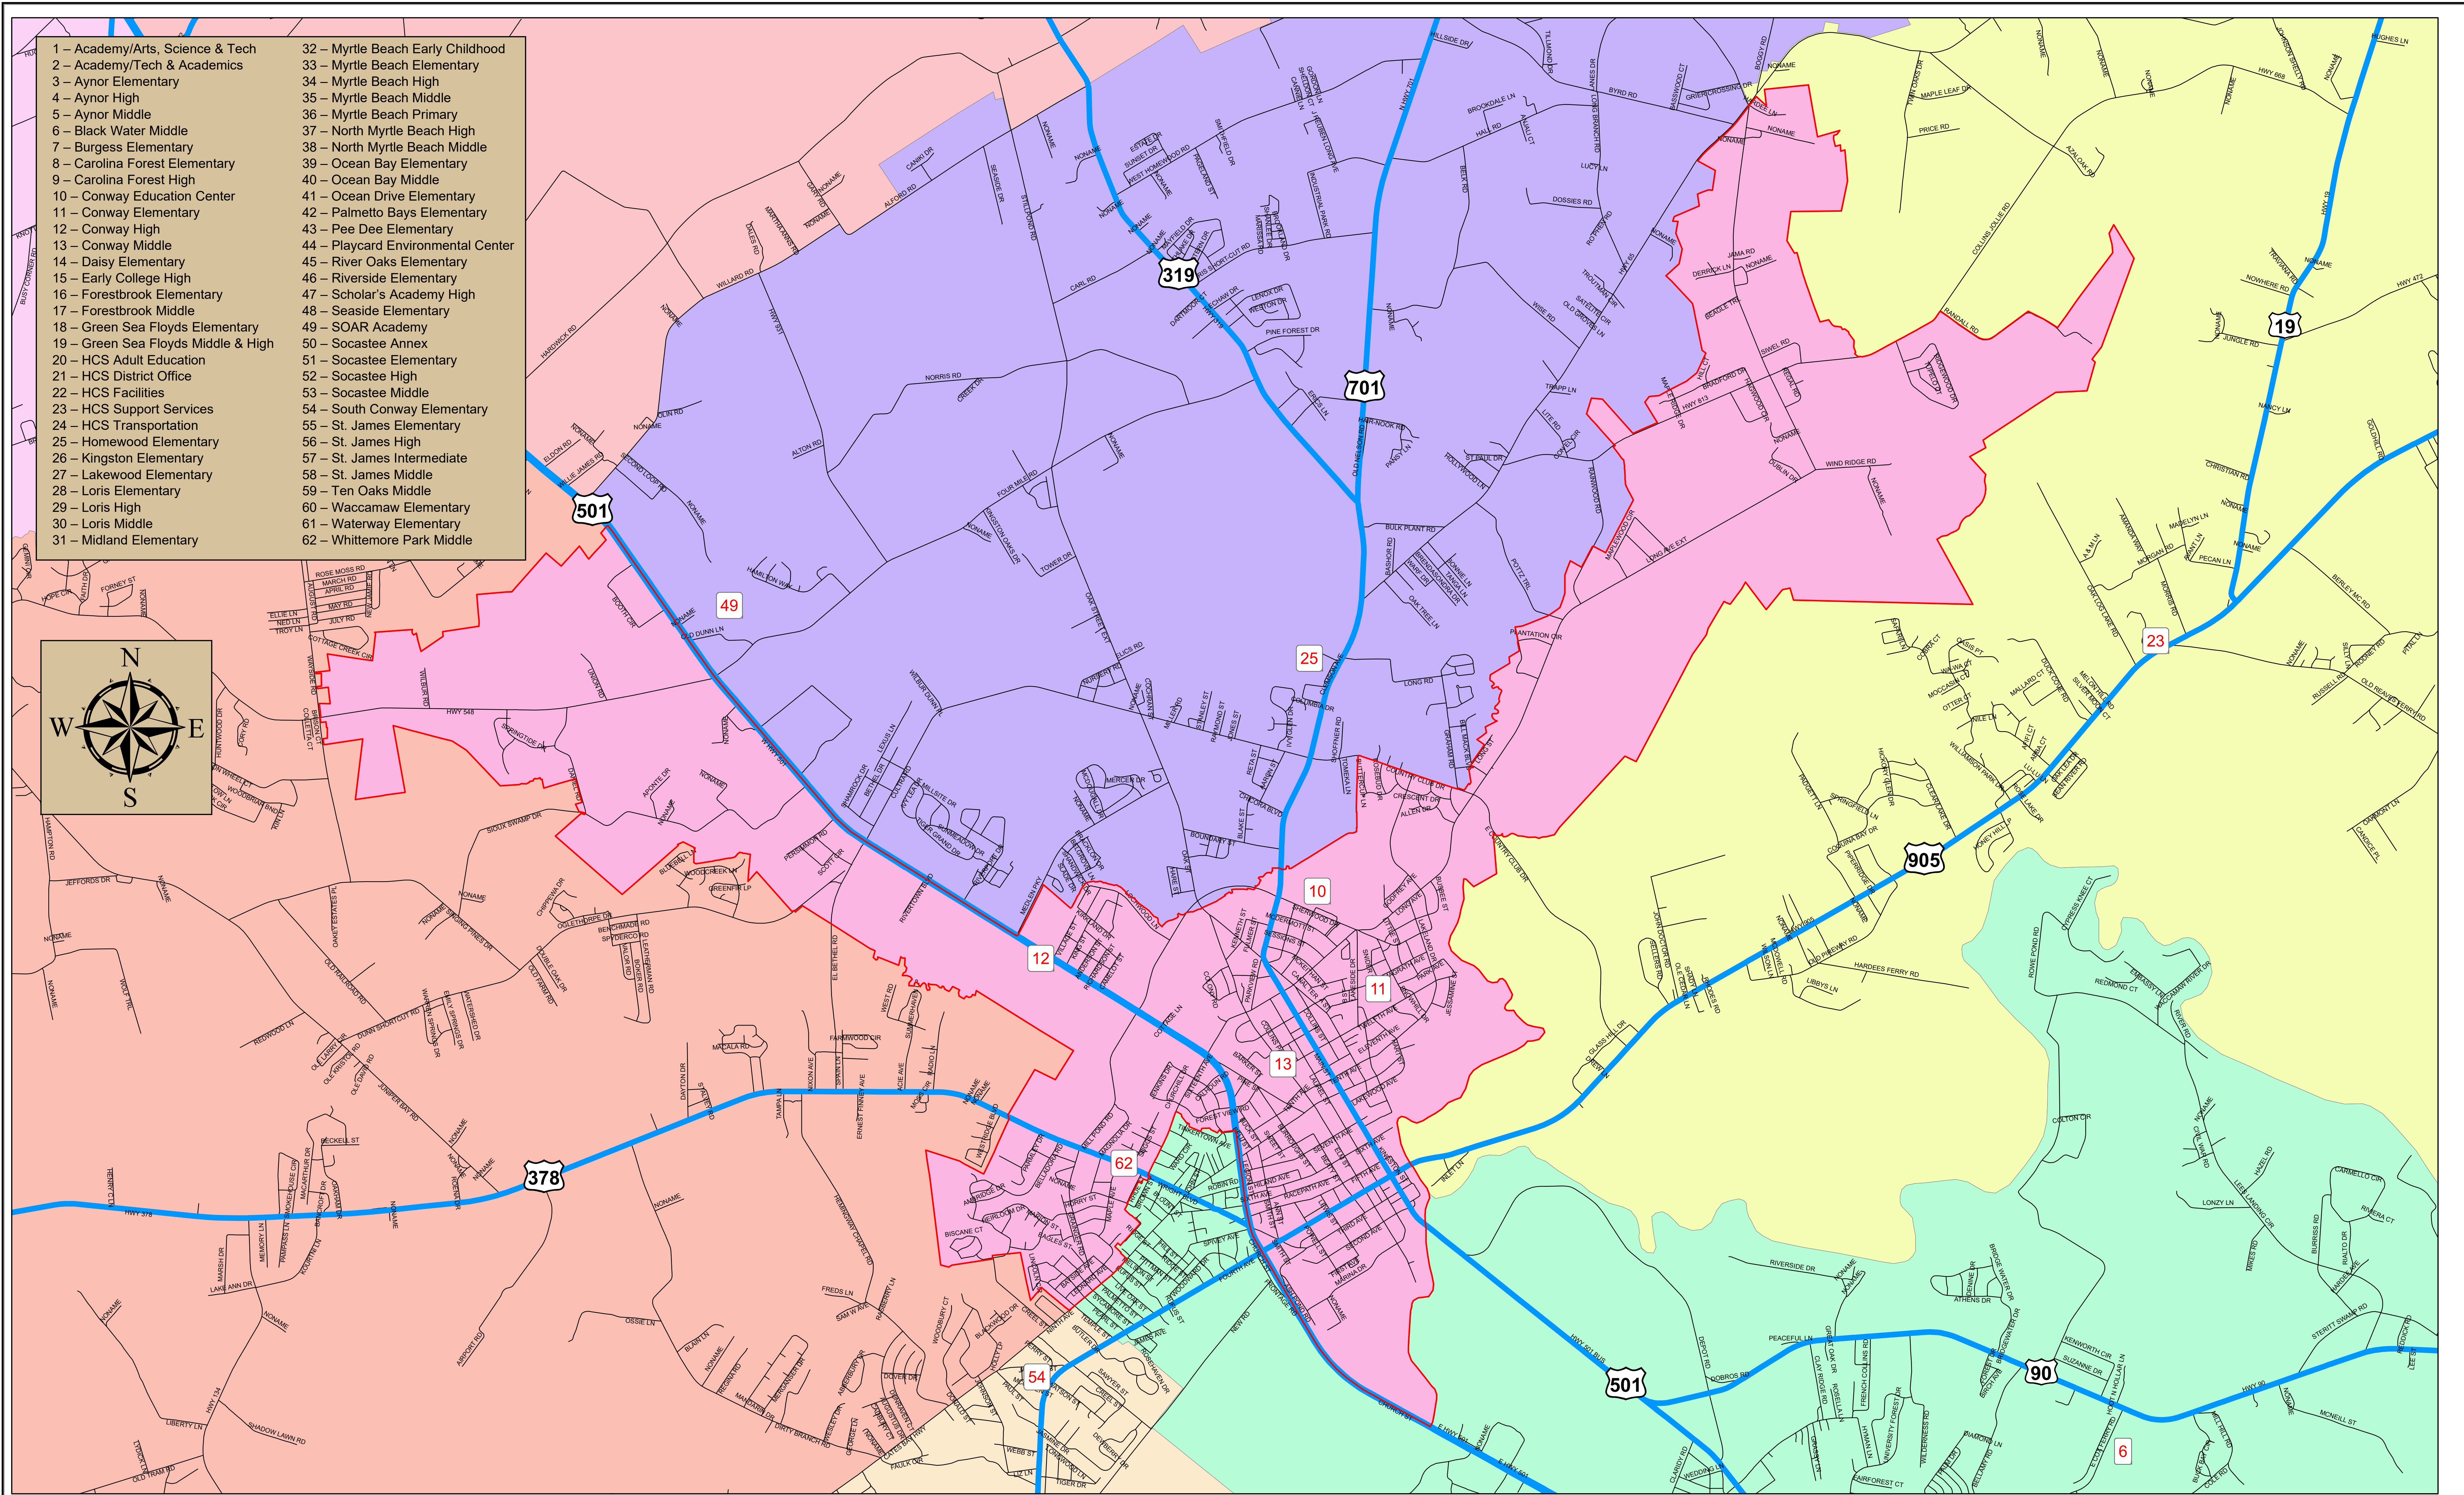

Legend

- Highways
- Roads
- Elementary School Attendance Zones**
- Aynor Elementary
- Burgess Elementary
- Carolina Forest Elementary
- Conway Elementary
- Daisy Elementary
- Forestbrook Elementary
- Green Sea Floyds Elementary
- Homewood Elementary
- Kingston Elementary
- Lakewood Elementary
- Loris Elementary
- Midland Elementary
- Myrtle Beach Elementary
- Myrtle Beach Primary
- Ocean Bay Elementary
- Ocean Drive Elementary
- Palmetto Bays Elementary
- Pee Dee Elementary
- River Oaks Elementary
- Seaside Elementary
- Socastee Elementary
- South Conway Elementary
- St. James Elementary
- Waccamaw Elementary
- Waterway Elementary
- Whittemore Park Middle