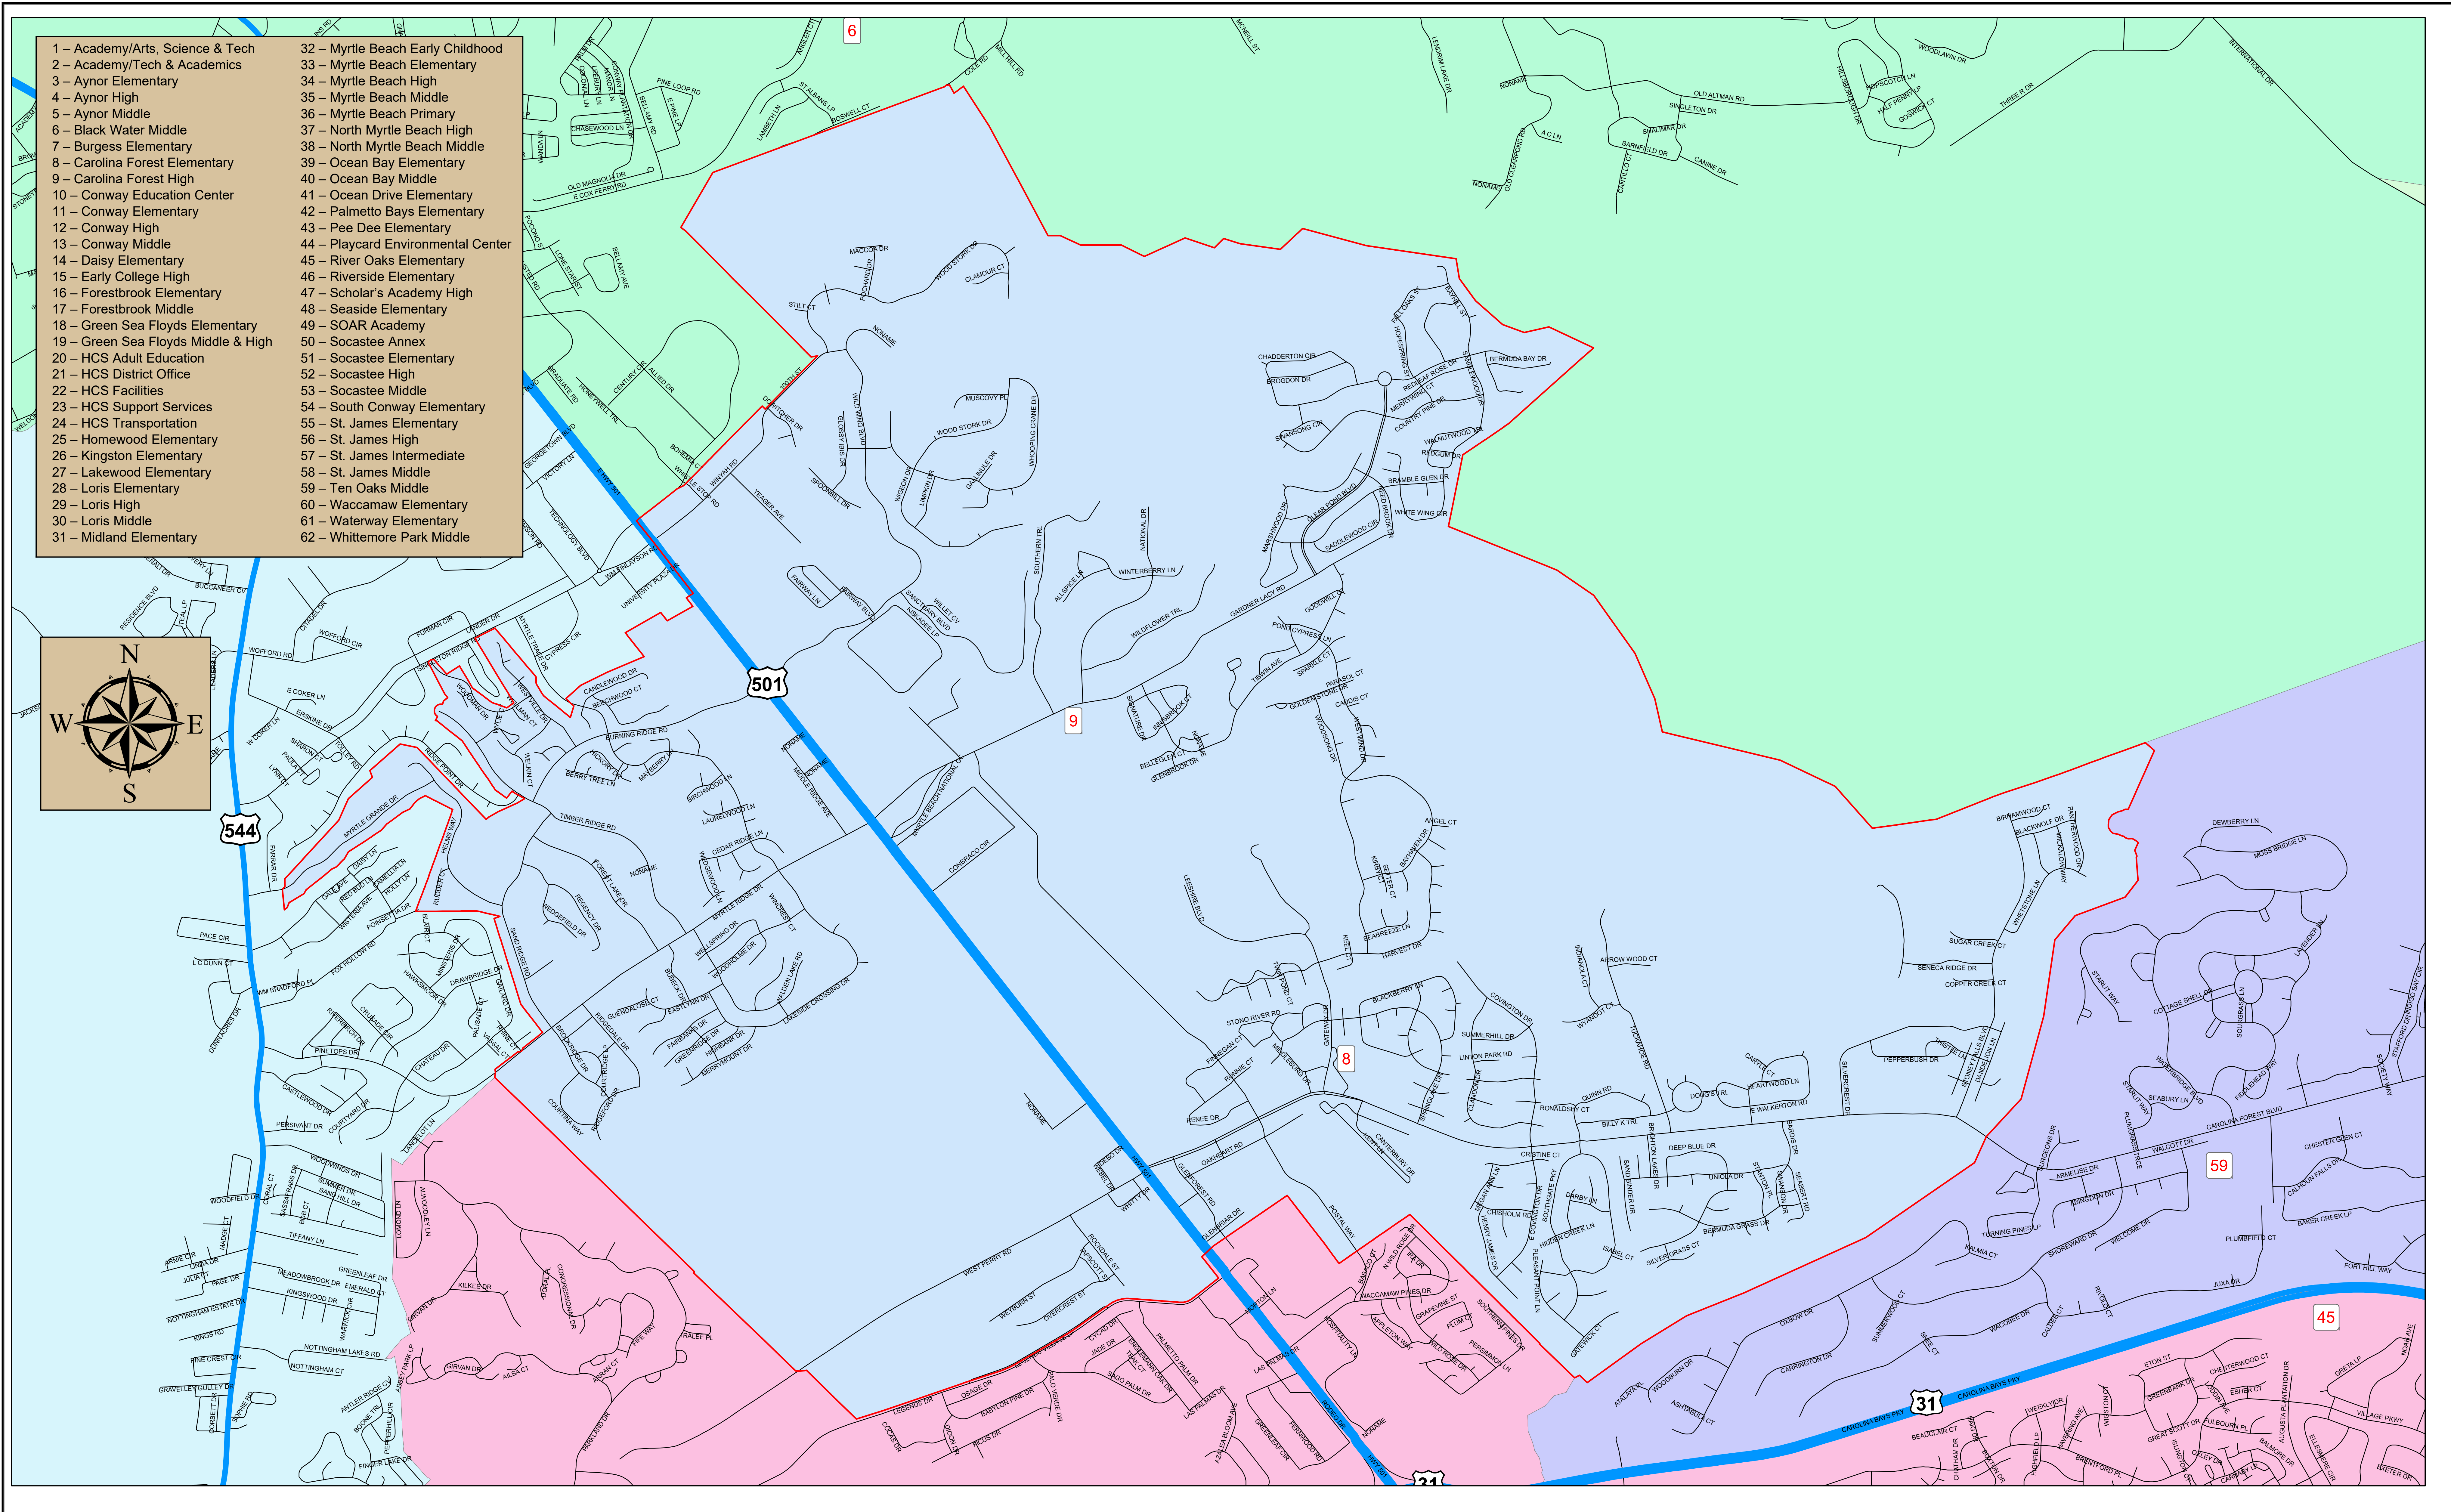

Legend

- Highways
- Roads
- Elementary School Attendance Zones**
- Aynor Elementary
- Burgess Elementary
- Carolina Forest Elementary
- Conway Elementary
- Daisy Elementary
- Forestbrook Elementary
- Green Sea Floyds Elementary
- Homewood Elementary
- Kingston Elementary
- Lakewood Elementary
- Loris Elementary
- Midland Elementary
- Myrtle Beach Elementary
- Myrtle Beach Primary
- Ocean Bay Elementary
- Ocean Drive Elementary
- Palmetto Bays Elementary
- Pee Dee Elementary
- River Oaks Elementary
- Riverside Elementary
- Seaside Elementary
- South Conway Elementary
- St James Elementary
- Waccamaw Elementary
- Waterway Elementary