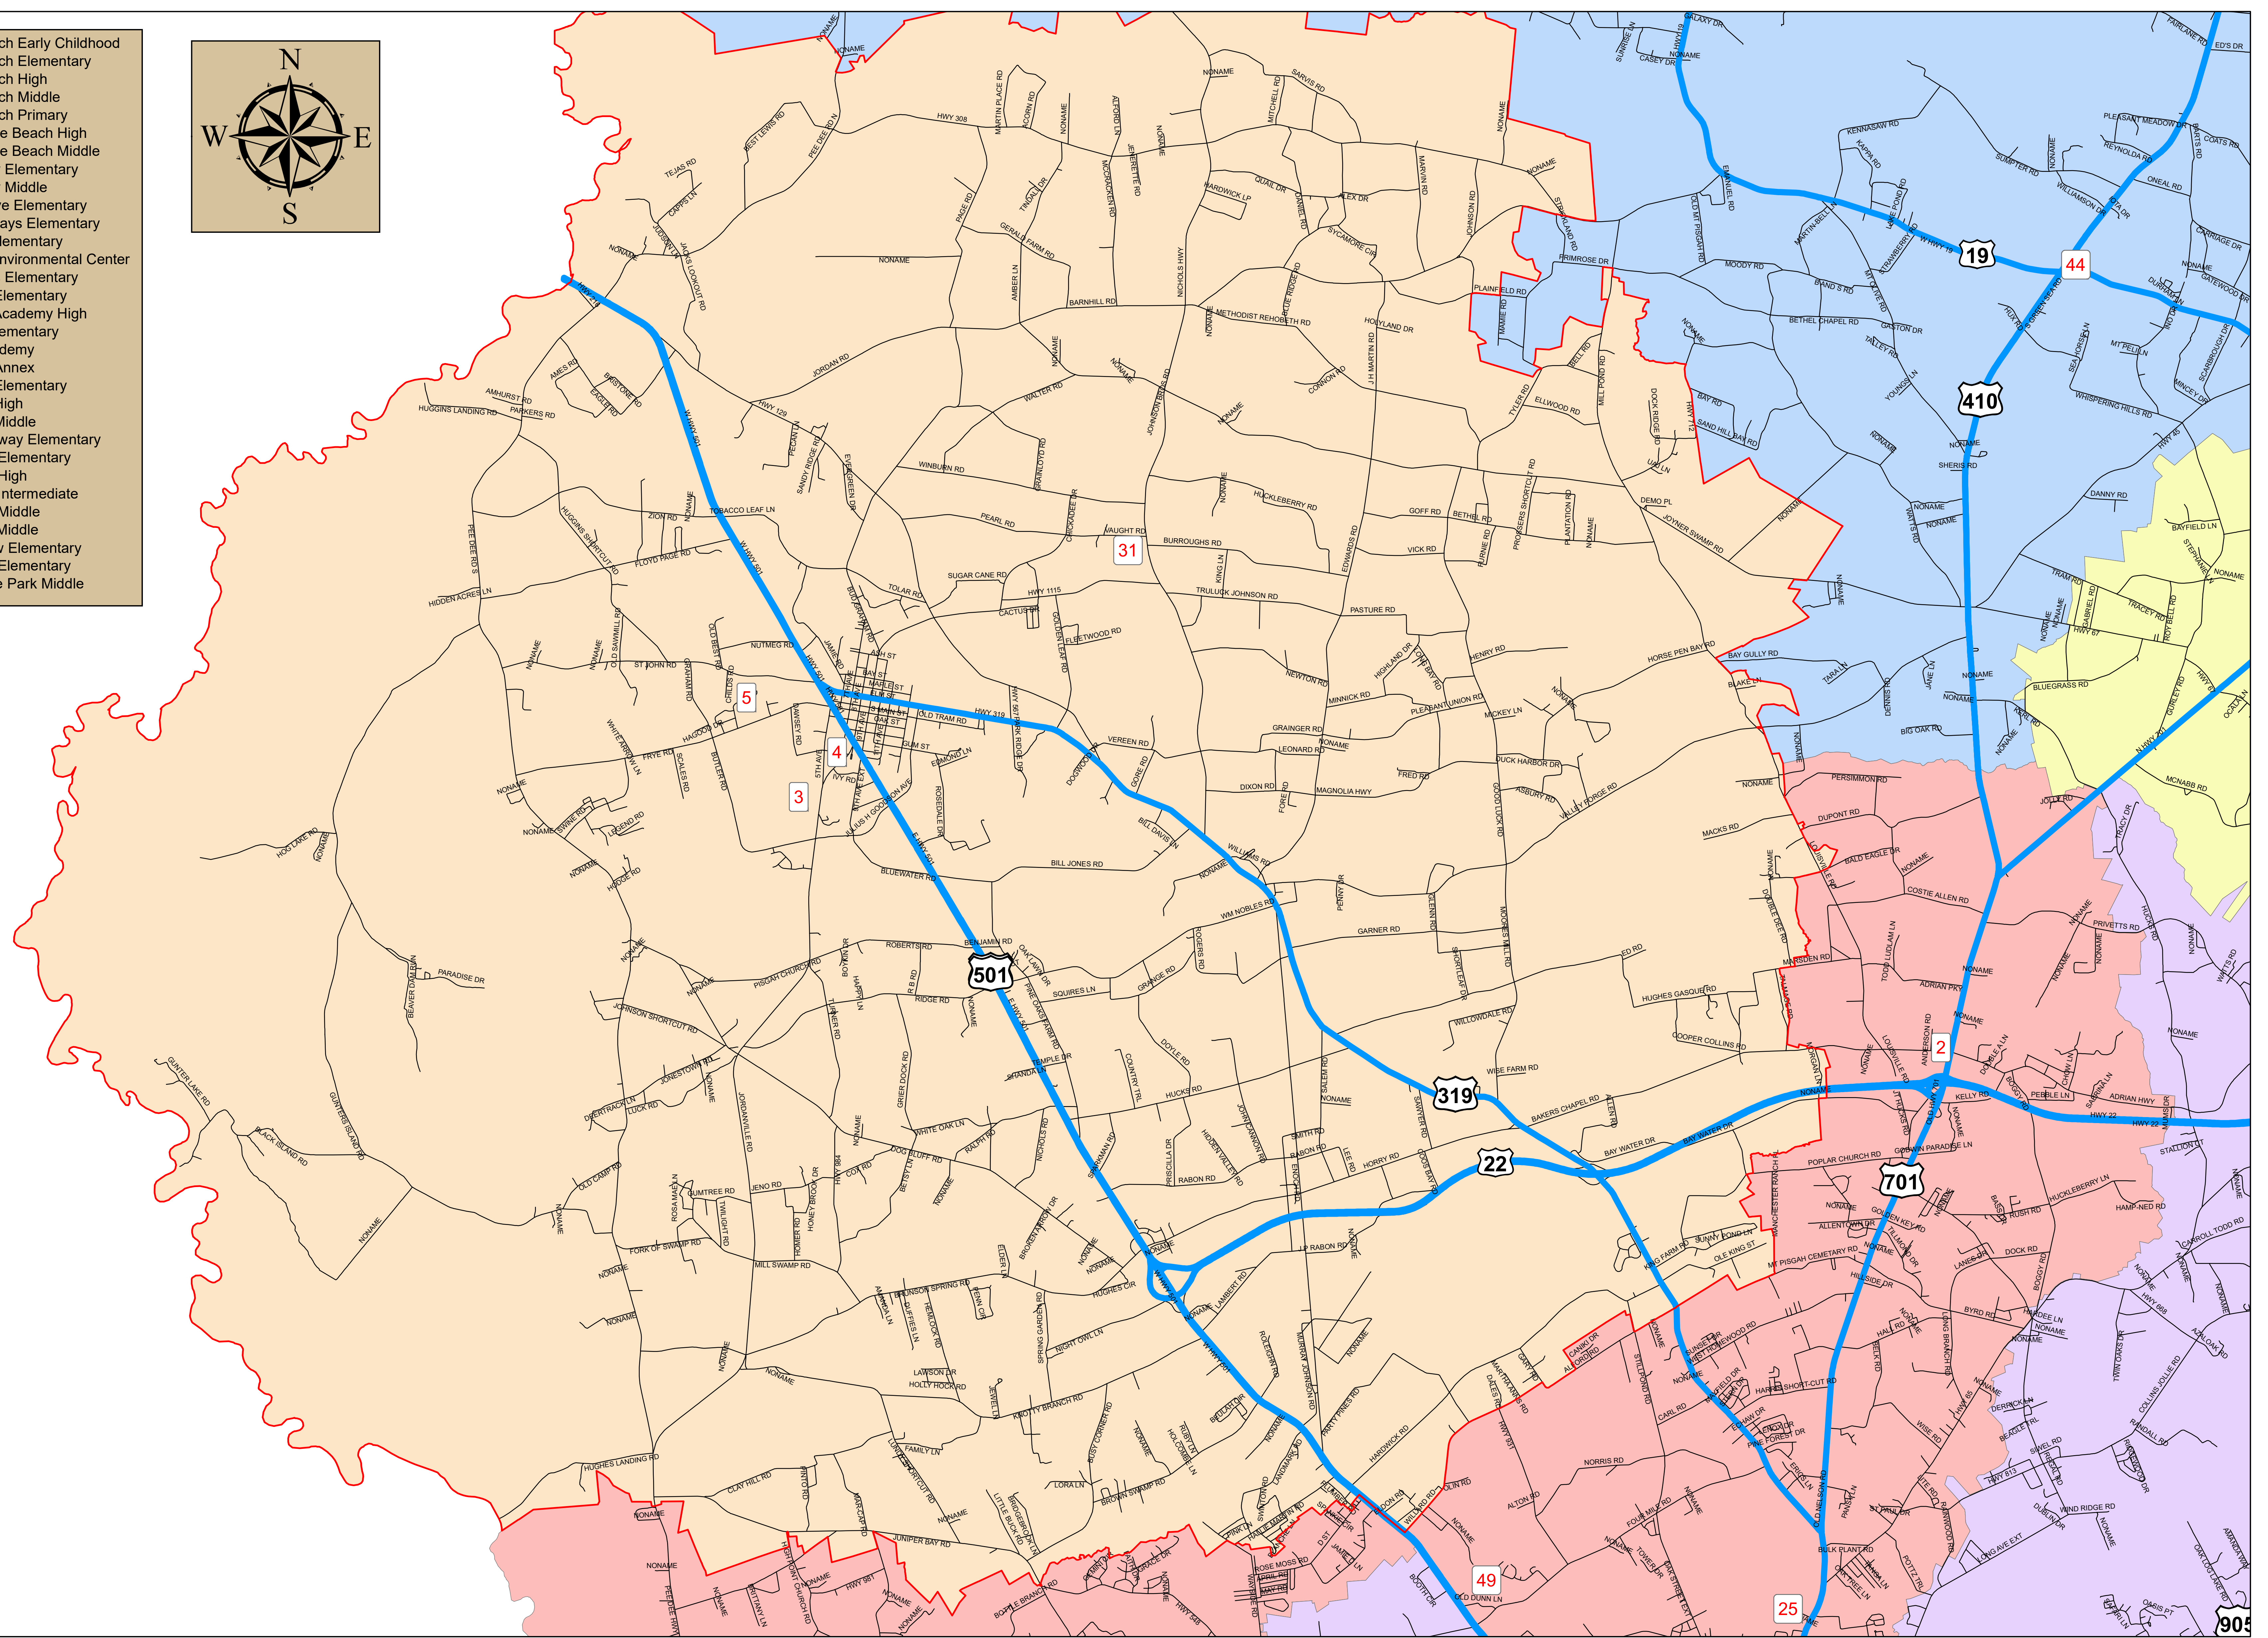

Legend

- | | | |
|---------------------------------------|---------------------------|------------------------|
| Highways | Forestbrook Middle | Socastee Middle |
| Roads | Green Sea Floyds Middle | St James Intermediate |
| Middle School Attendance Zones | Loris Middle | St James Middle |
| Aynor Middle | Myrtle Beach Middle | Ten Oaks Middle |
| Black Water Middle | North Myrtle Beach Middle | Whittemore Park Middle |
| Conway Middle | Ocean Bay Middle | |