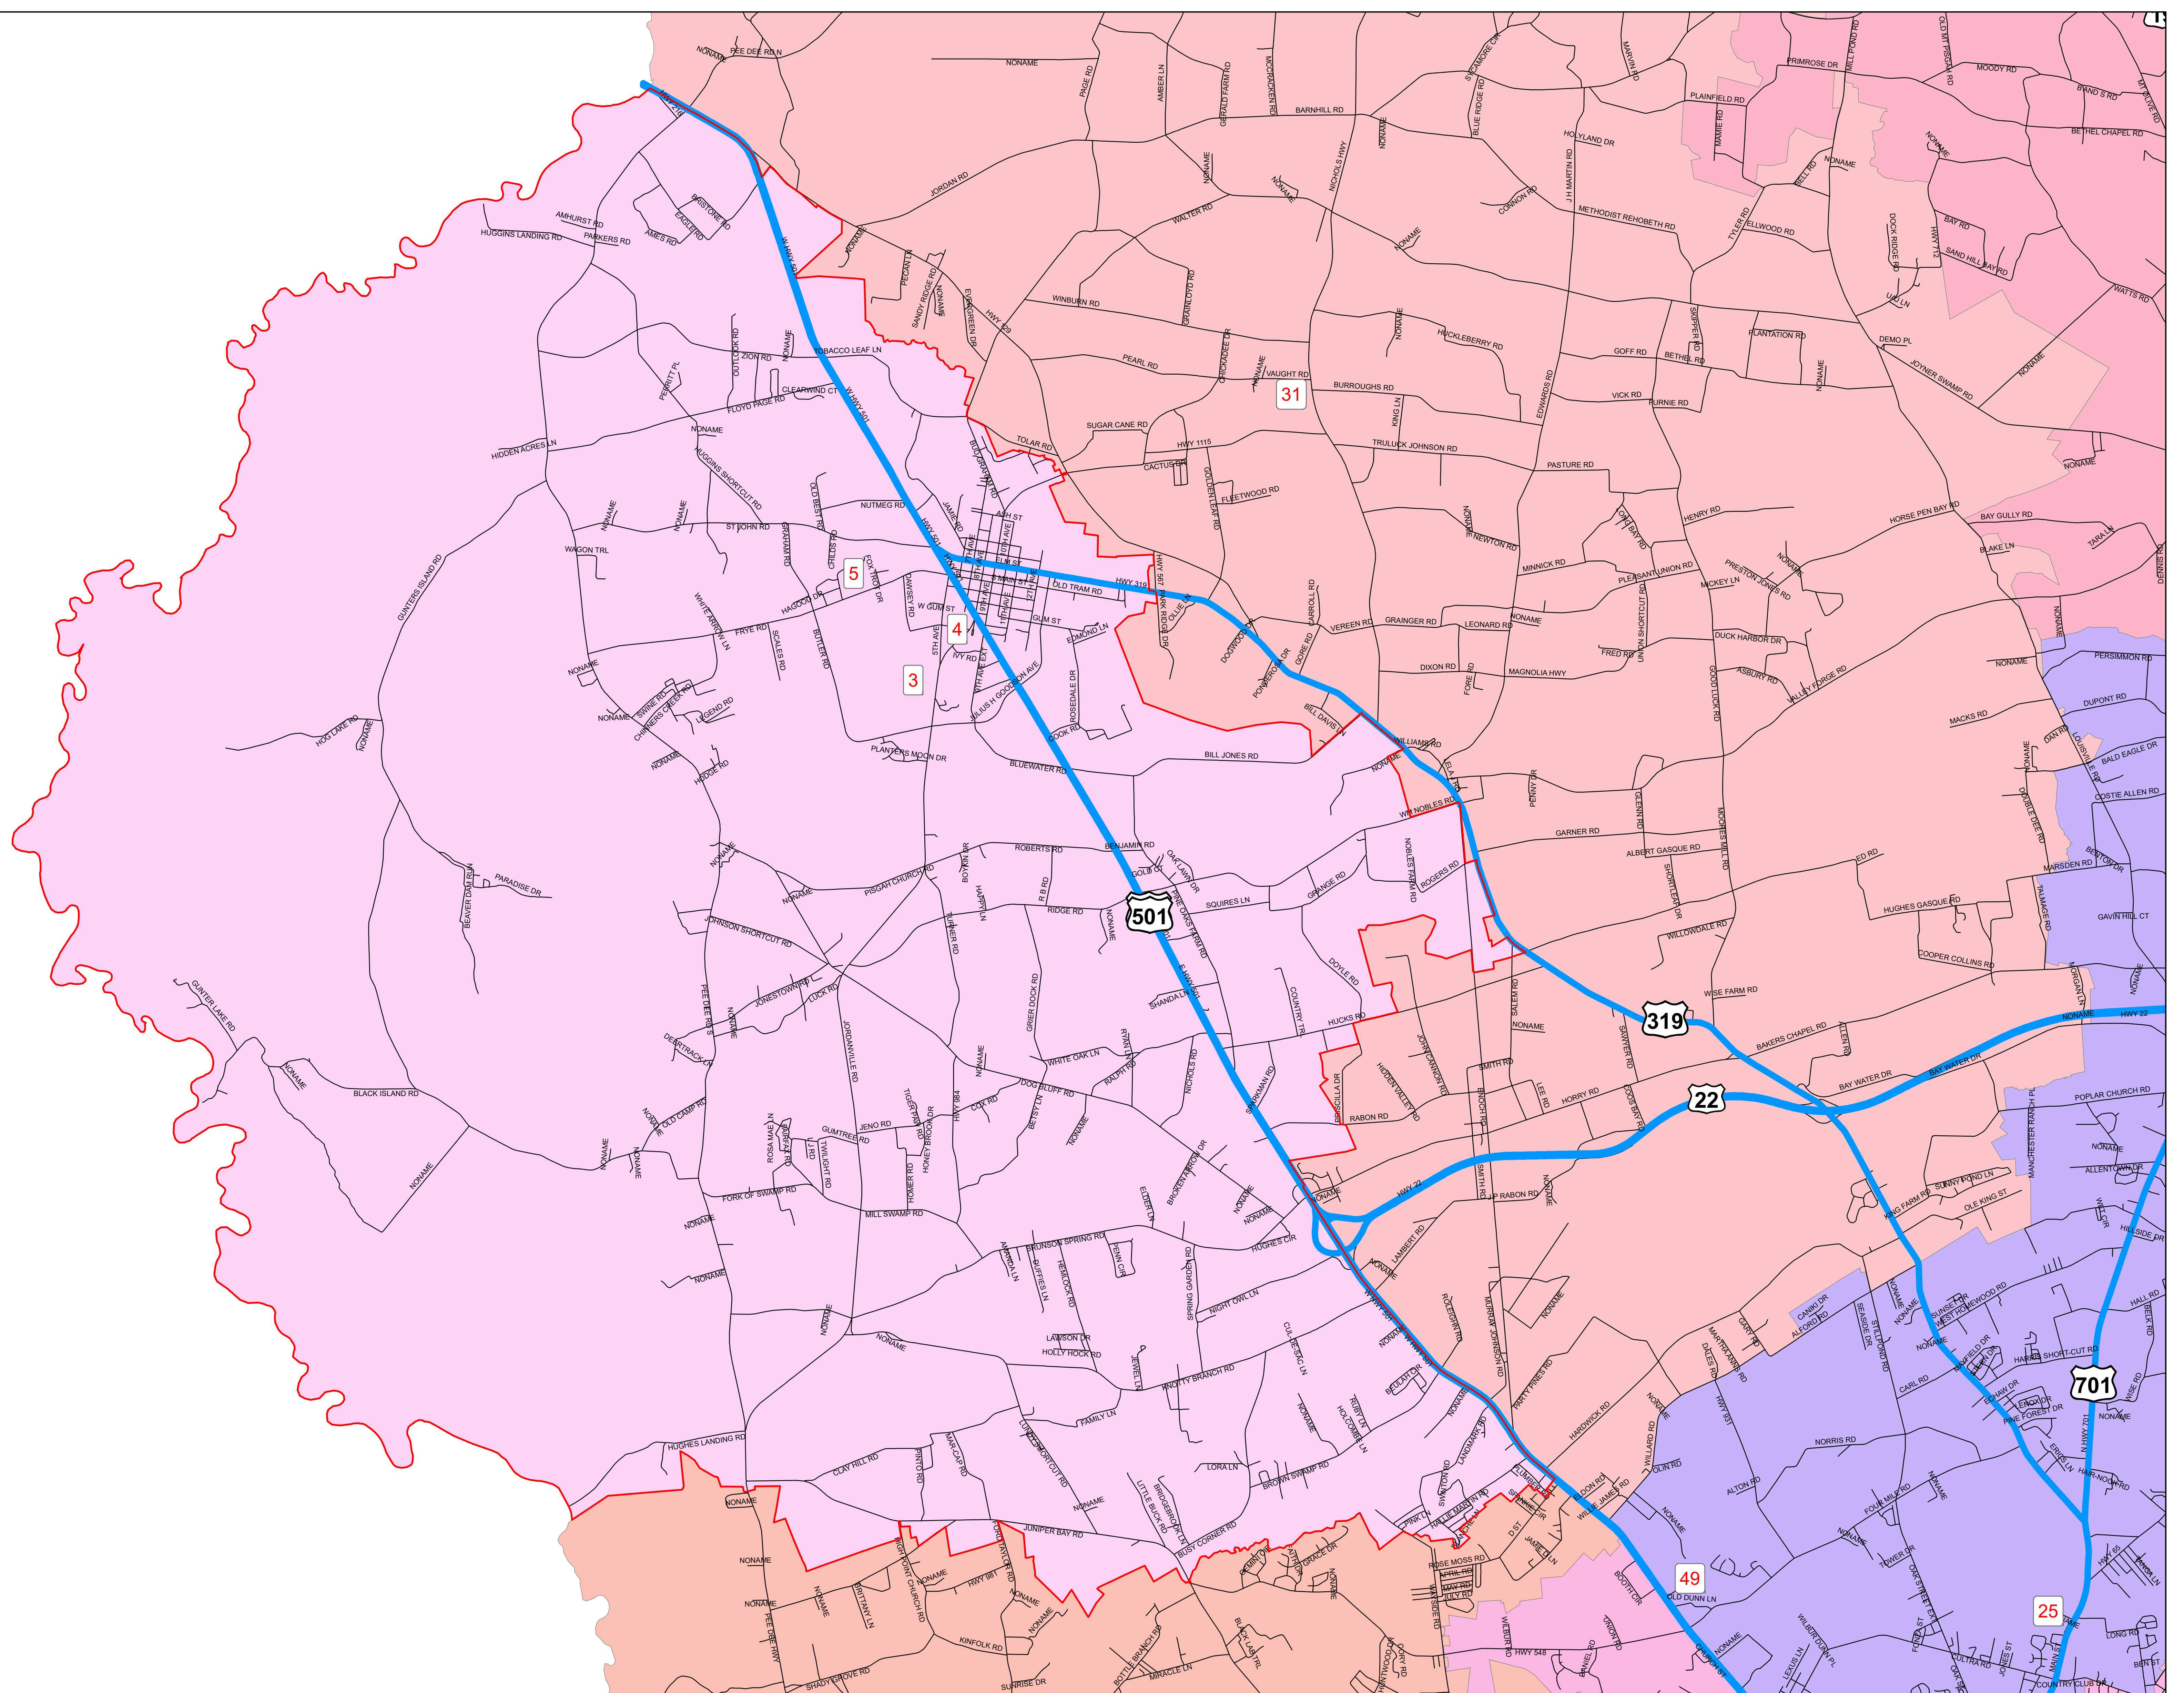

Legend

- Highways
- Roads
- Elementary School Attendance Zones**
- Aynor Elementary
- Burgess Elementary
- Carolina Forest Elementary
- Conway Elementary
- Daisy Elementary
- Forestbrook Elementary
- Green Sea Floyds Elementary
- Homewood Elementary
- Kingston Elementary
- Lakewood Elementary
- Loris Elementary
- Midland Elementary
- Myrtle Beach Elementary
- Myrtle Beach Primary
- Ocean Bay Elementary
- Ocean Drive Elementary
- Palmetto Bays Elementary
- Pee Dee Elementary
- River Oaks Elementary
- Riverside Elementary
- Seaside Elementary
- Socastee Elementary
- South Conway Elementary
- St. James Elementary
- Waccamaw Elementary
- Waterway Elementary