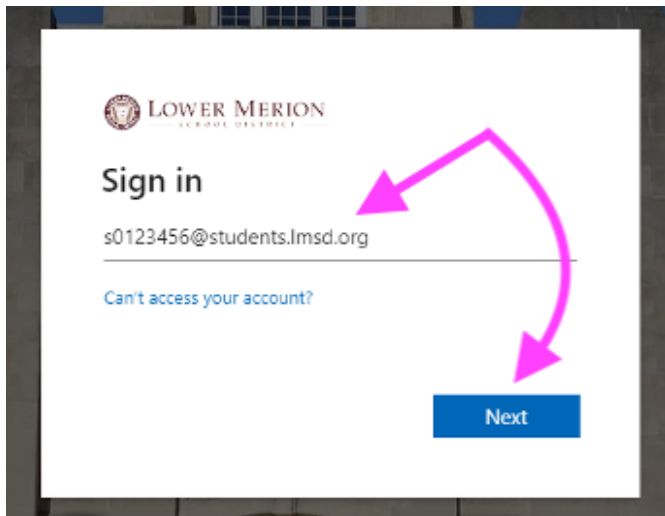

# PowerSchool Login for Students

- Go to <https://powerschool.lmsd.org/public/>
- There is now a separate “Student Sign In” section. Scroll down to the bottom of the page to Student Sign In →
- Click on the **Student Sign In** button
- Student’s username has changed - **Enter your full email address**

- Click **Next**
- Enter your **district password**
- Click **Sign In**