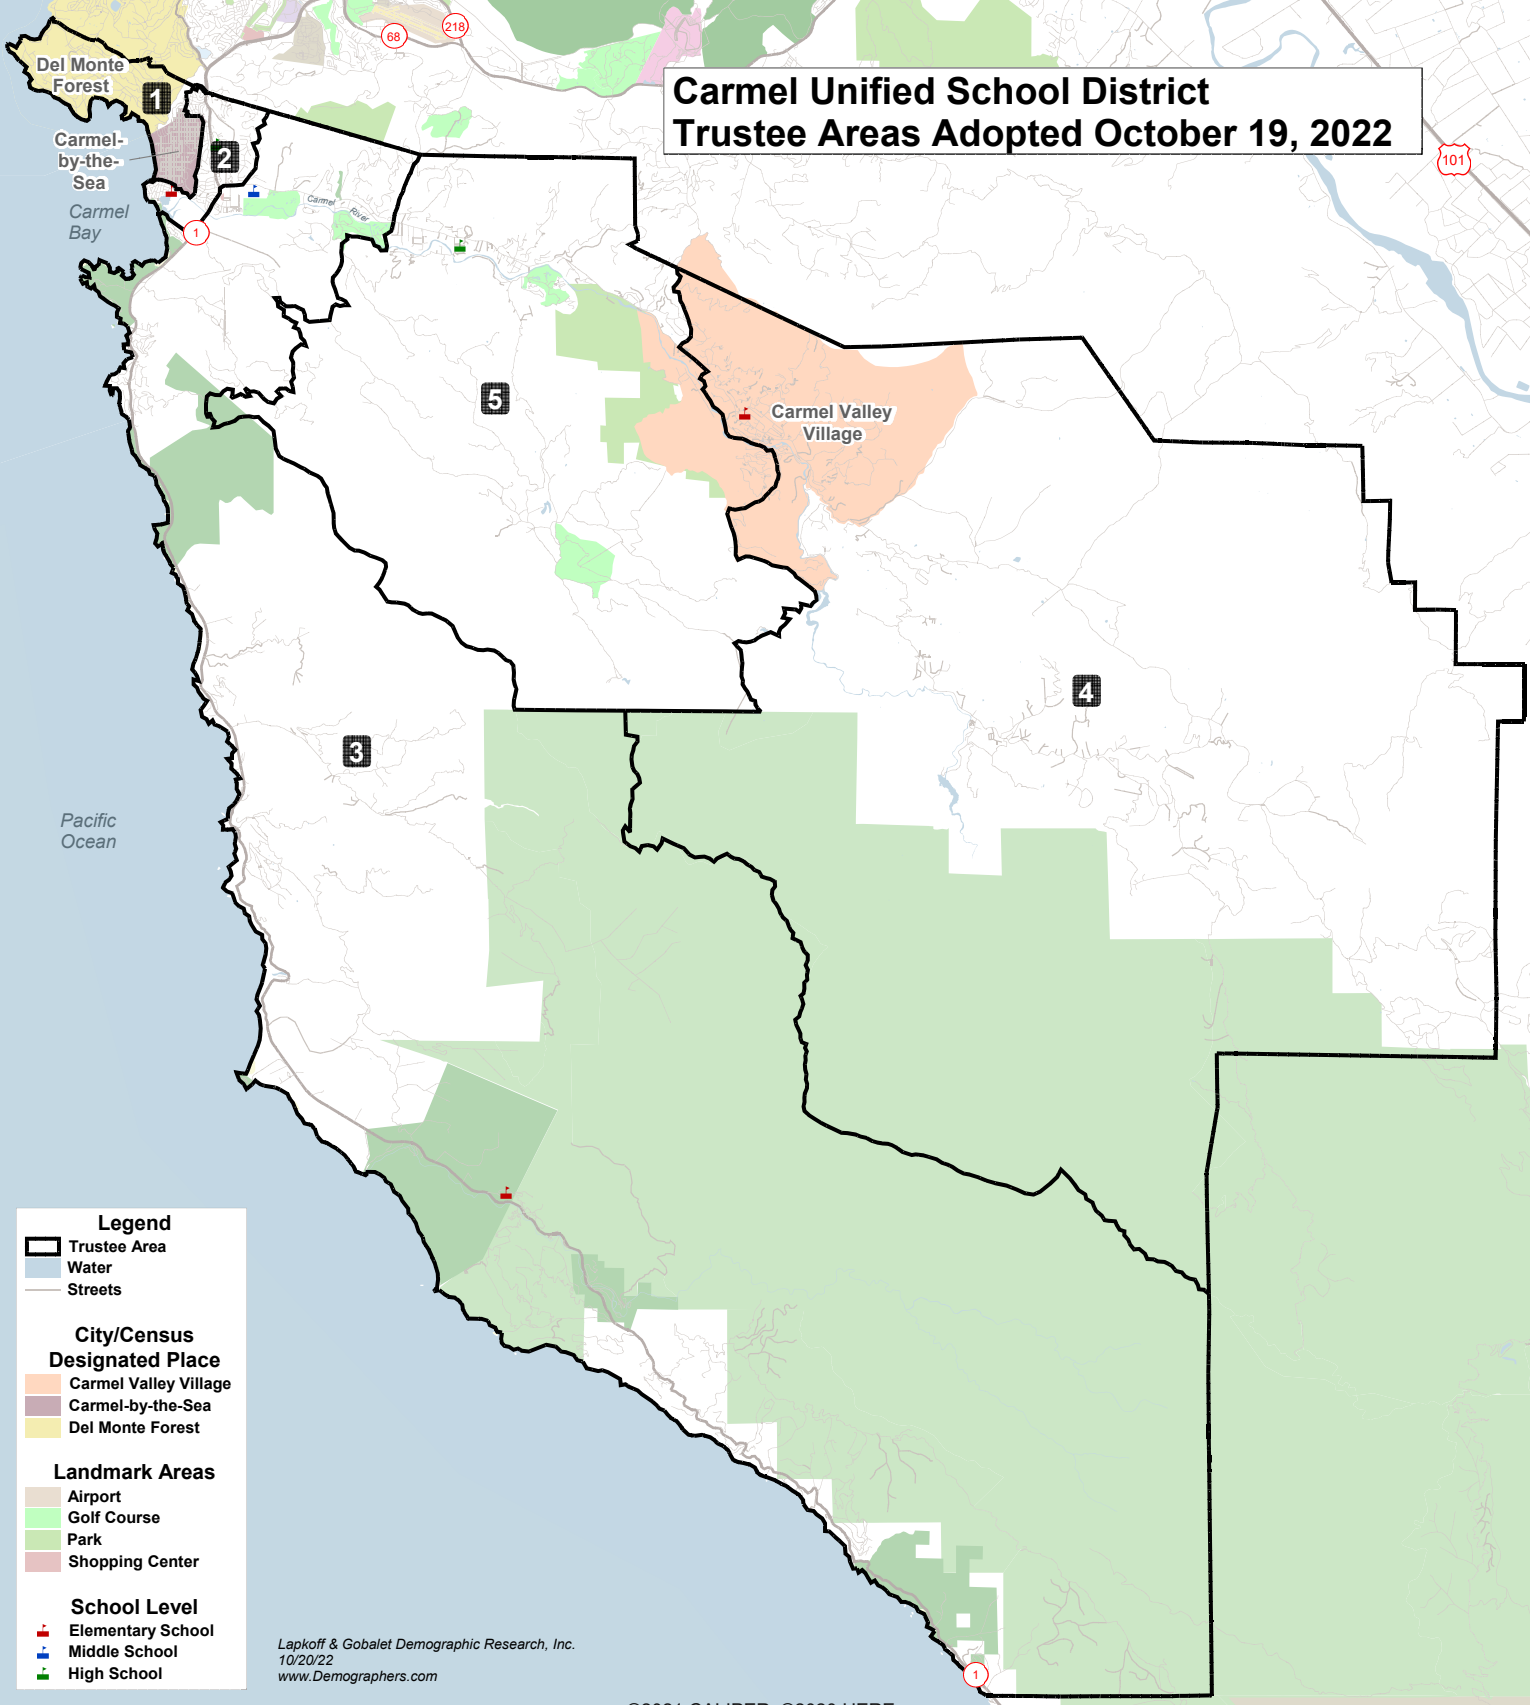

Carmel Unified School District Trustee Areas Adopted October 19, 2022

Legend

- Trustee Area
- Water
- Streets

City/Census Designated Place

- Carmel Valley Village
- Carmel-by-the-Sea
- Del Monte Forest

Landmark Areas

- Airport
- Golf Course
- Park
- Shopping Center

School Level

- Elementary School
- Middle School
- High School

Lapkoff & Gobalet Demographic Research, Inc.
10/20/22
www.Demographers.com

Carmel Unified School District Trustee Areas Adopted October 19, 2022 Northwest Area Detail

Legend

- Trustee Area
- Water
- State Hwy
- Streets

City/Census Designated Place

- Carmel-by-the-Sea
- Del Monte Forest

Landmark Areas

- Beach
- Golf Course
- Park
- Shopping Center

School Level

- Elementary School
- Middle School
- High School