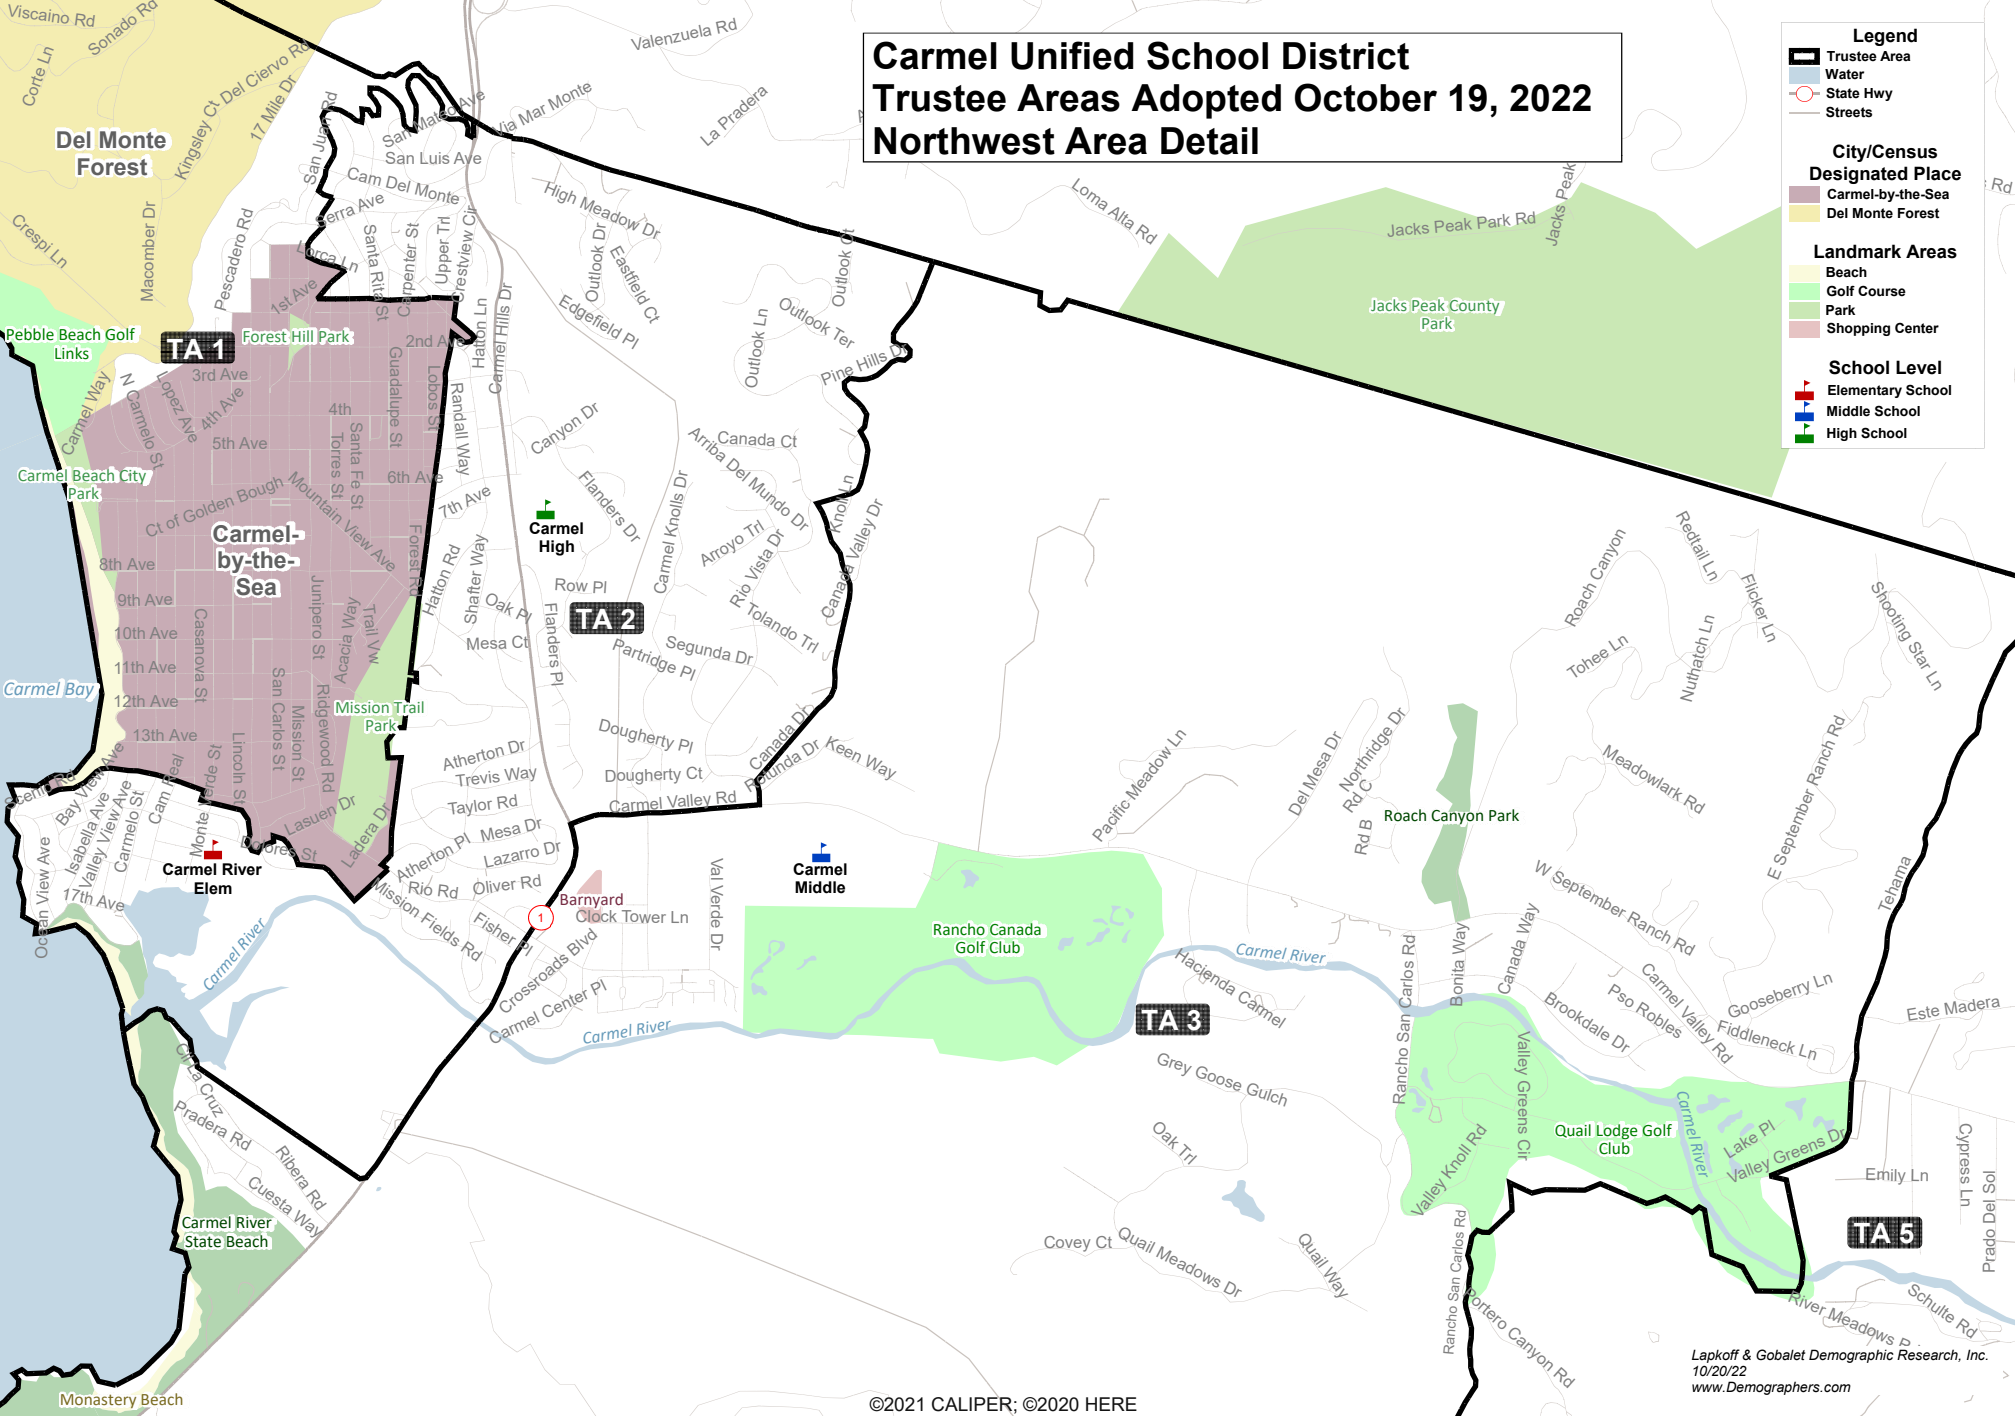

Legend

- Trustee Area
- Water
- State Hwy
- Streets

City/Census Designated Place

- Carmel-by-the-Sea
- Del Monte Forest

Landmark Areas

- Beach
- Golf Course
- Park
- Shopping Center

School Level

- Elementary School
- Middle School
- High School

**Carmel Unified School District
Trustee Areas Adopted October 19, 2022
Southern Area Detail**

Legend

- Trustee Area
- Water
- Streets

City/Census Designated Place

- Carmel Valley Village

Landmark Areas

- Airport
- Golf Course
- Park
- Shopping Center