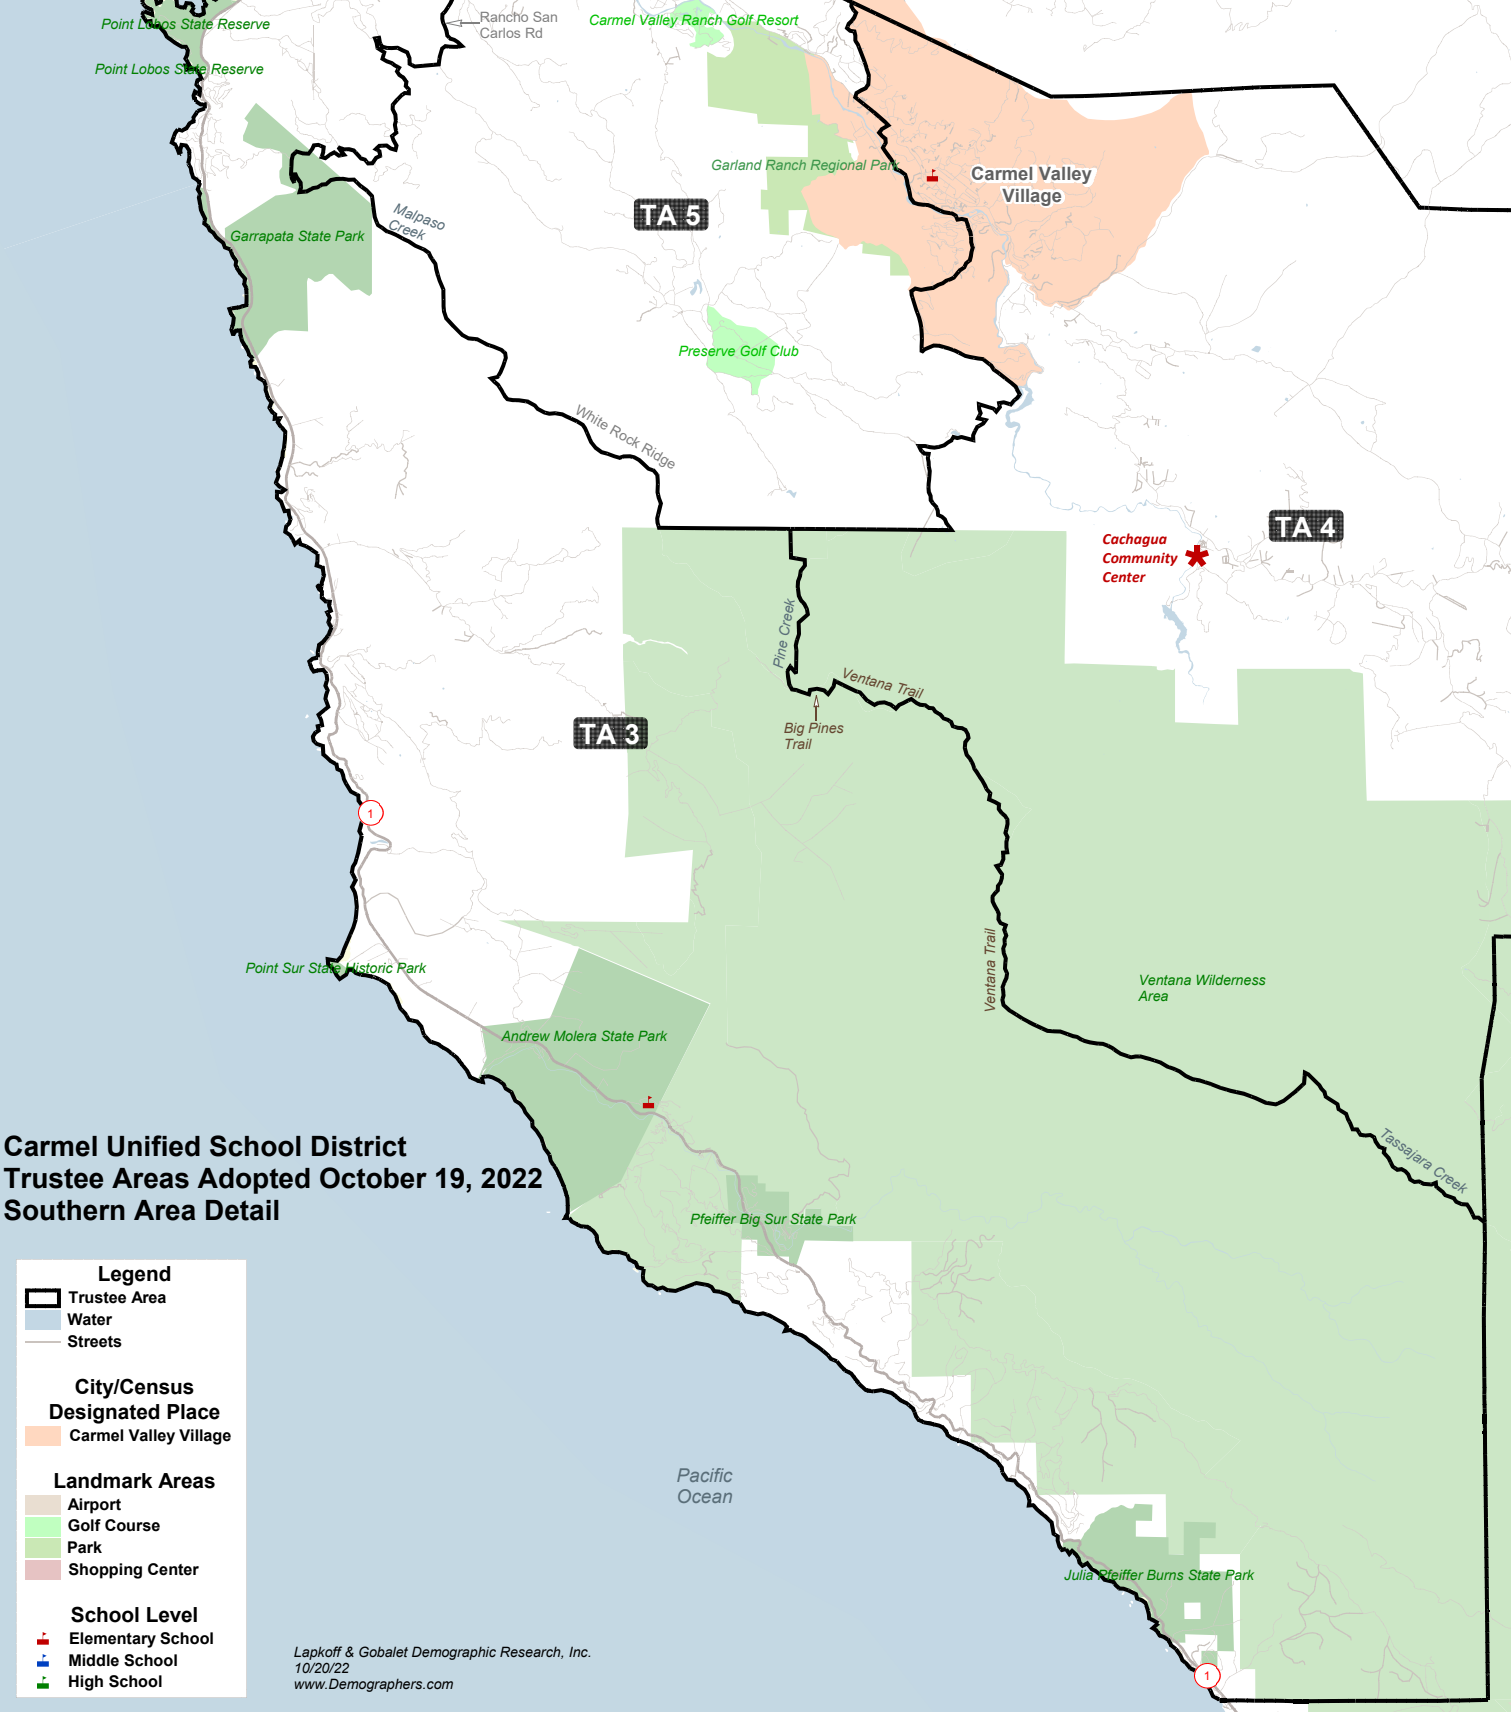

Legend

- Trustee Area
- Water
- State Hwy
- Streets

City/Census Designated Place

- Carmel-by-the-Sea
- Del Monte Forest

Landmark Areas

- Beach
- Golf Course
- Park
- Shopping Center

School Level

- Elementary School
- Middle School
- High School

**Carmel Unified School District
Trustee Areas Adopted October 19, 2022
Southern Area Detail**

Legend

- Trustee Area
- Water
- Streets

City/Census Designated Place

- Carmel Valley Village

Landmark Areas

- Airport
- Golf Course
- Park
- Shopping Center