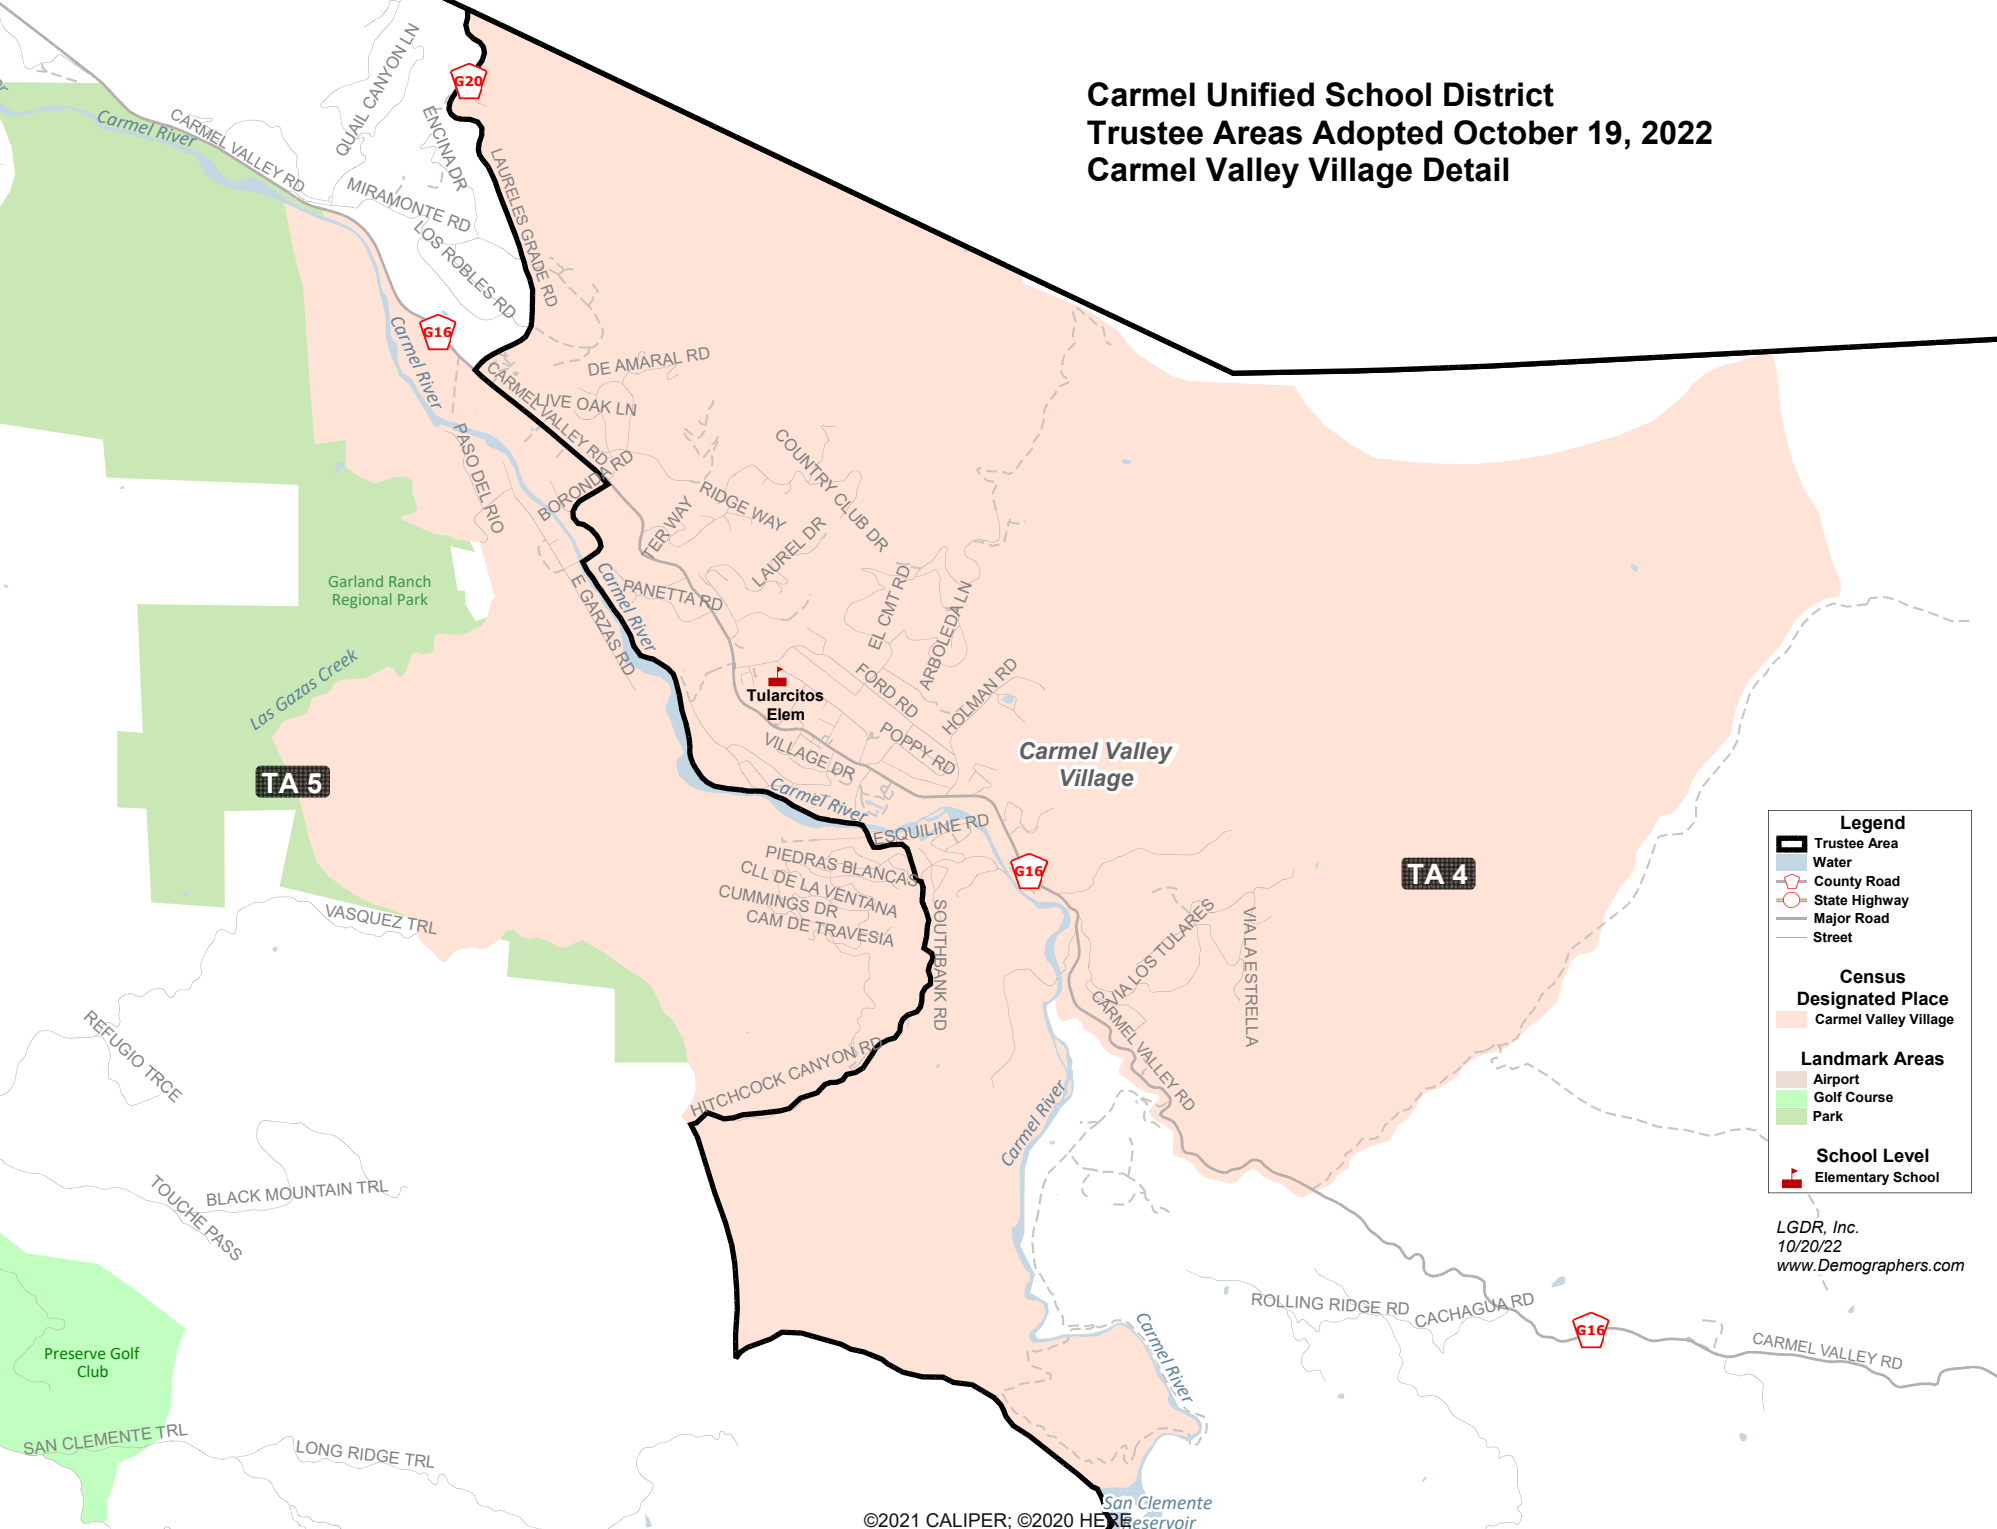

**Carmel Unified School District
Trustee Areas Adopted October 19, 2022
Southern Area Detail**

Legend

- Trustee Area
- Water
- Streets

City/Census Designated Place

- Carmel Valley Village

Landmark Areas

- Airport
- Golf Course
- Park
- Shopping Center

School Level

- Elementary School
- Middle School
- High School

Carmel Unified School District Trustee Areas Adopted October 19, 2022 Carmel Valley Village Detail

Legend

- Trustee Area
- Water
- County Road
- State Highway
- Major Road
- Street