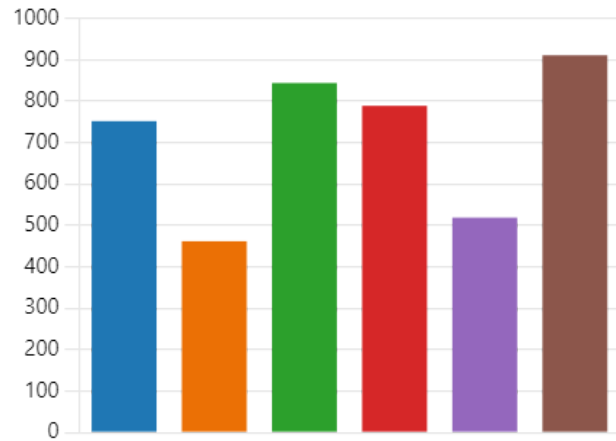

Student Tech Survey 2022-23

4277

Responses

04:54

Average time to complete

Active

Status

1. Which school do you attend?

Beaver Lake Middle School	752
Cougar Mountain Middle School	462
Issaquah Middle School	844
Maywood Middle School	789
Pacific Cascade Middle School	519
Pine Lake Middle School	911