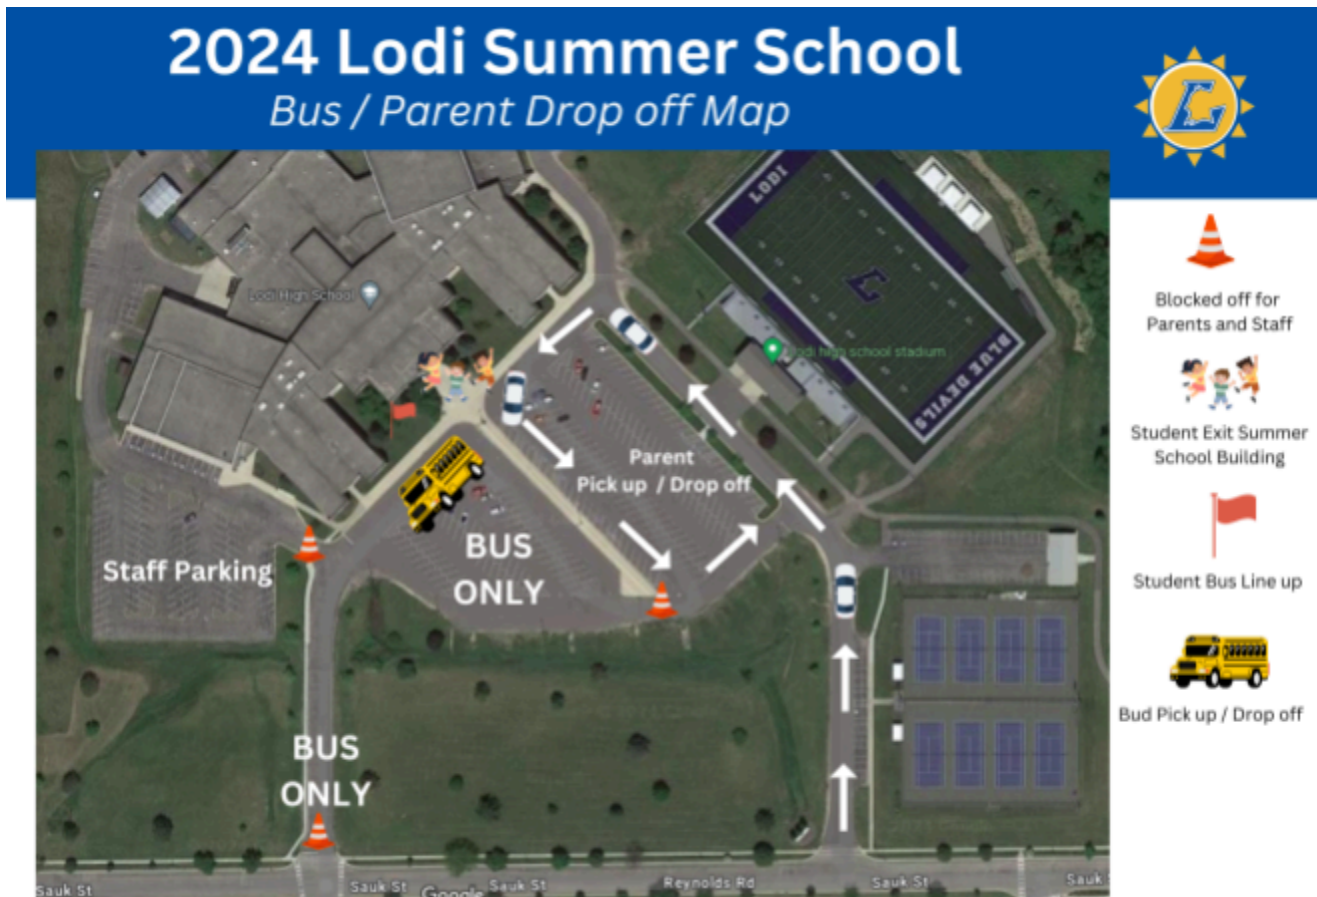

# 2024 Lodi Summer School - *Approximate Bus Times*

Bus Stop	Route Color	AM Pick up	11 am drop-off	1 pm drop off
TLC Interstate	Purple	7:06	11:40	1:24
Sunshine Daycare	Purple	7:14	11:20	1:12
Elementary School	Purple	7:19	11:23	1:14
Tender Heart	Purple	7:22	11:28	1:24
116 Washington	Purple	7:32	11:13	
KK Middle School	Purple	7:35	11:08	1:08
V and Pustaver	Red	7:08	11:50	
Madeline Summers Park	Red	7:16	11:43	1:23
Summerville Park Rd and Rapp Rd	Red	7:18	11:40	1:25
Cactus Acres	Red	7:20	11:35	
Red Cedar and Back 40	Red	7:22	11:30	1:28
PVCC	Red	7:33	11:20	1:13
Kiddie Korner on Seminary	Red	7:36	11:13	
Schmitt Daycare	Orange	7:08	11:18	
South and West	Orange	7:14	11:28	1:49
Fire Station	Orange	7:19	11:35	1:35
Stronach	Orange	7:27	11:42	1:58
TLC - Primary school	Orange	7:40	11:08	1:05
Luke/ Valley	Green	7:14	11:25	1:39
Jenna / Valley	Green	7:18	11:27	1:41
Capitol / Jenna	Green	7:20	11:19	
Capitol / Ryan	Green	7:23	11:21	1:43
Matush Daycare	Green	7:25	11:23	1:45
Helleckson / Perry	Blue	7:06	11:35	1:40
Arbor / Lakepoint	Blue	7:09	11:31	1:45
Lakepoint / Lake view	Blue	7:11	11:29	1:47
Lakepoint / Cross	Blue	7:14	11:27	1:49
West Harmony	Blue	7:18	11:25	1:52

# 2024 Lodi Summer School - *Approximate Bus Times*

Airport / Kalscheur Park	Blue	7:23	11:18	1:56
E Harmony / Grove Rd	Blue	7:28	11:21	1:58