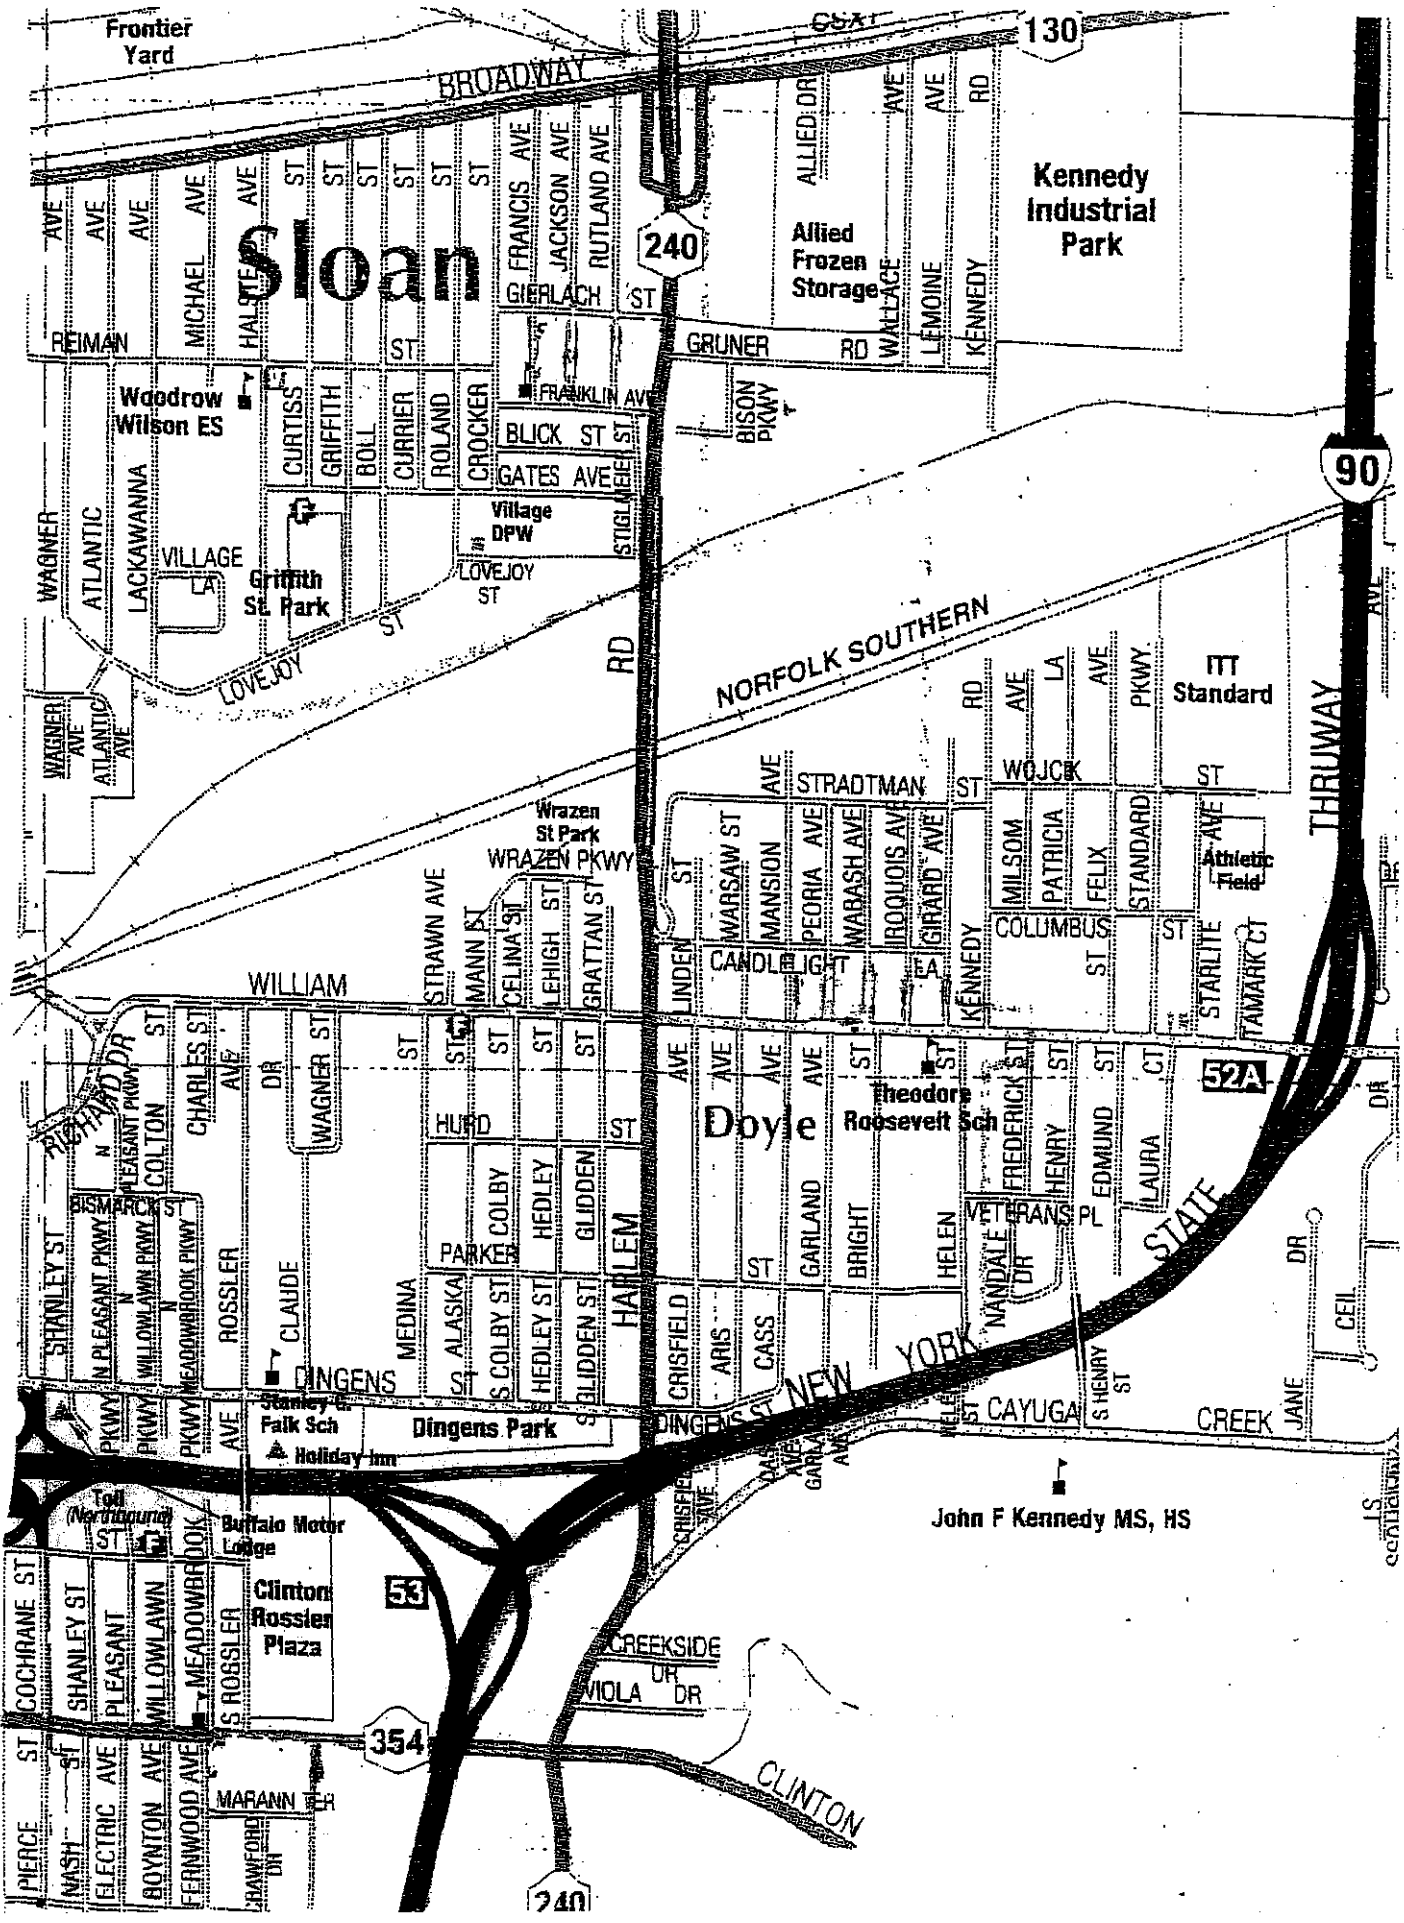

Street Listing For Cheektowaga-Sloan Union Free School District

Street Name	House Numbers
Alaska St	
Aris Ave	
Atlantic Ave	
Blick St	
Boll St	
Boynton Ave	
Bright St	
Broadway	only #'s 2047 -2671
Casimir St	
Cass Ave	
Cayuga Creek Rd	only #'s 1-580
Ceil Dr	
Celina St	
Charles Ave	
Claude Dr	
Clinton St	only #'s 2070-2472
Cochrane St	odd#'s only between #15-95
Colby St	
Colton St	
Columbus St	
Crawford Dr	
Creekside Dr	
Crisfield Ave	
Crocker St	
Currier St	
Curtiss St	
Derenda Ln	
Dingens St	
Edmund St	
Electric Ave	
Fernwood Ave	
Francis Ave	
Franklin Ave	
Frederick St	
Fronckowiak Ave	
Garland Ave	
Gates St	
Geirlach St	
Girard Ave	
Glidden St	
Grattan St	
Griffith St	

Griswold St
 Gruner Rd
 Halstead Ave
 Harlem Rd only #'s 1041-2076
 Hedley St
 Helen St
 Henry St
 Hurd St
 Iroquois Ave
 Jackson Ave
 Jane Dr
 Kennedy Rd
 Lackawanna Ave
 Laura Ct
 Lehigh St
 Lemoine Ave
 Linden St
 Lovejoy St Start at #1320 and up- ends in Sloan
 Mann St
 Mansion Ave
 Marann Terr
 Maishoss St
 Meadowbrook Pkwy
 Medina St
 Michael Ave
 Milsom Ave
 N. Meadowbrook Pkwy
 N. Pleasant Pkwy
 N. Willowlawn Pkwy
 Nandale Dr
 Nash St
 Parker St
 Patricia Ln
 Peoria Ave
 Pleasant Pkwy
 Reiman St Start at #270 and up- ends at St Andrews Church at Crocker St.
 Richard Dr
 Roland St
 Rossler Ave
 Rutland Ave
 S Henry St
 S. Colby St
 S. Glidden St
 S. Hedley St
 S. Henry St

S. Pierce St
S. Rossler Ave
Shanley St
St Felix Ave
Standard Pkwy
Starlite Ave
Stradtman St
Strawn Ave
Tamark Ct
Trudy Ln
Veterans Pl
Village Ln
Viola Dr
Wabash Ave
Wagner Ave
Wagner St
Wallace Ave
Warsaw St
William St
Willowlawn Pkwy
Wojick St
Wrazen Pkwy

only#'s 43-73 inclusive

#'s 2021-2845 up to Thruway at Tamark Ct- and at Ceil Dr

Updated 12/16/2019

Frontier Yard

BROADWAY

130

Sloan

240