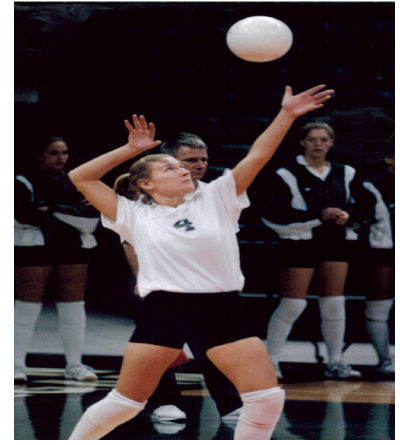

1996
Lucy Atkins
Eastern Michigan