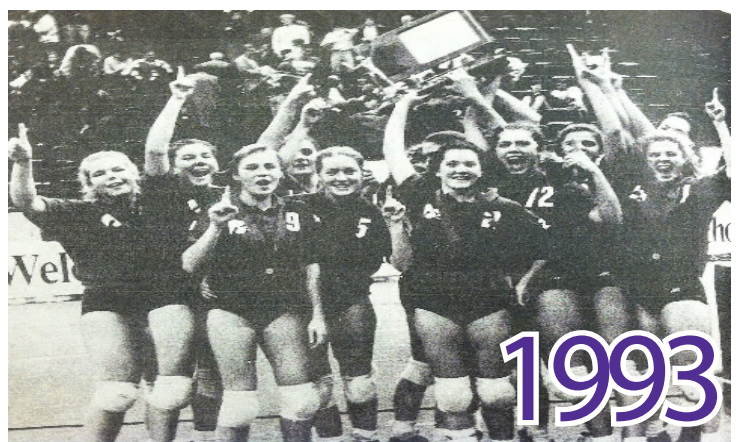

State Championship Teams