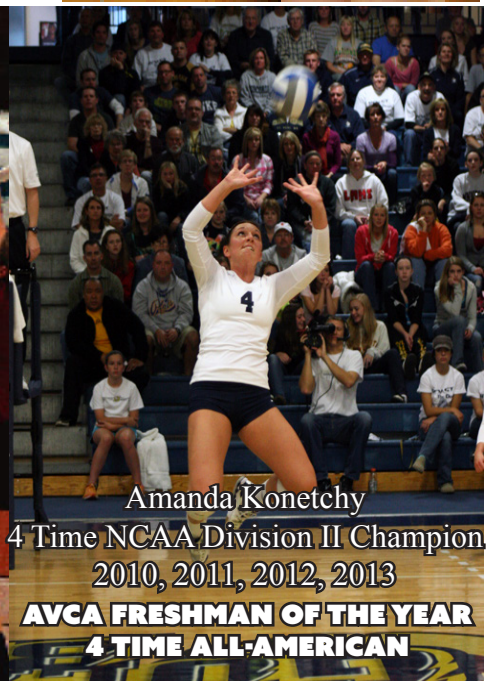

Ellen Degler
2014 NCAA Division II
Runner-up

Amanda Konetchy
4 Time NCAA Division II Champion
2010, 2011, 2012, 2013
AVCA FRESHMAN OF THE YEAR
4 TIME ALL-AMERICAN