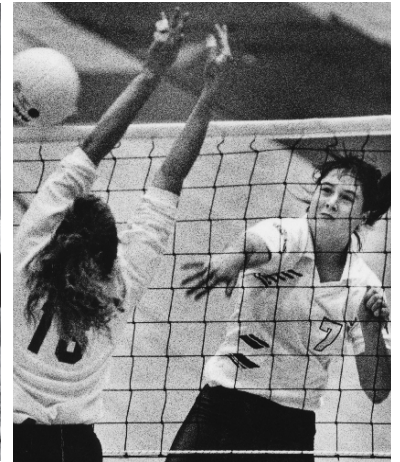

1991

Sarah Storms
South Dakota State