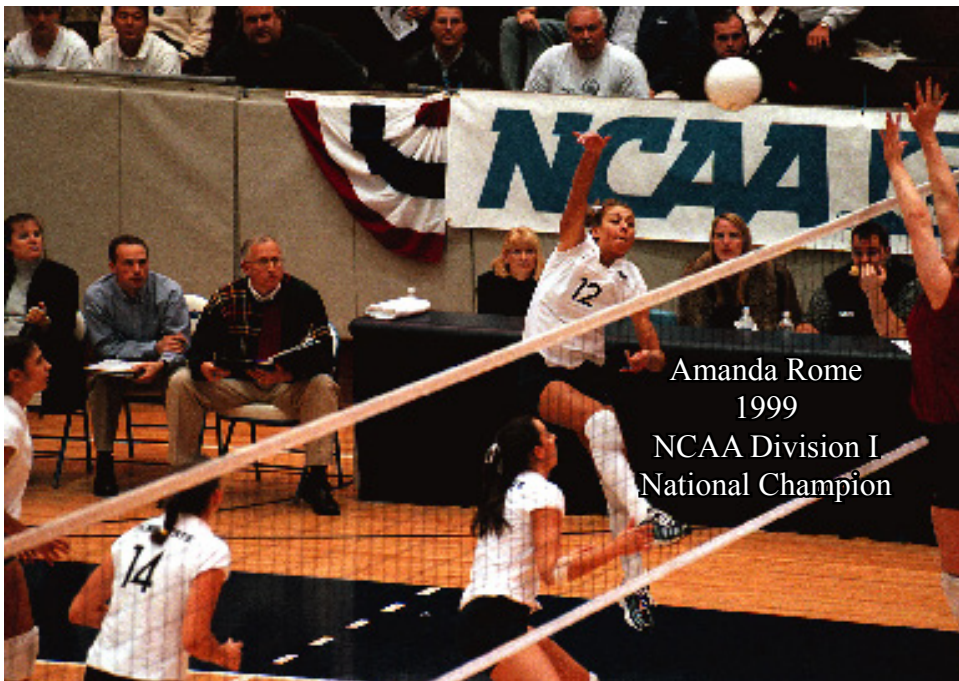

Makenzie Bachmann
2021 NCAA Division III
Champion

Amanda Konetchy
4 Time NCAA Division II Champion
2010, 2011, 2012, 2013
AVCA FRESHMAN OF THE YEAR
4 TIME ALL-AMERICAN

Amanda Rome
1999
NCAA Division I
National Champion