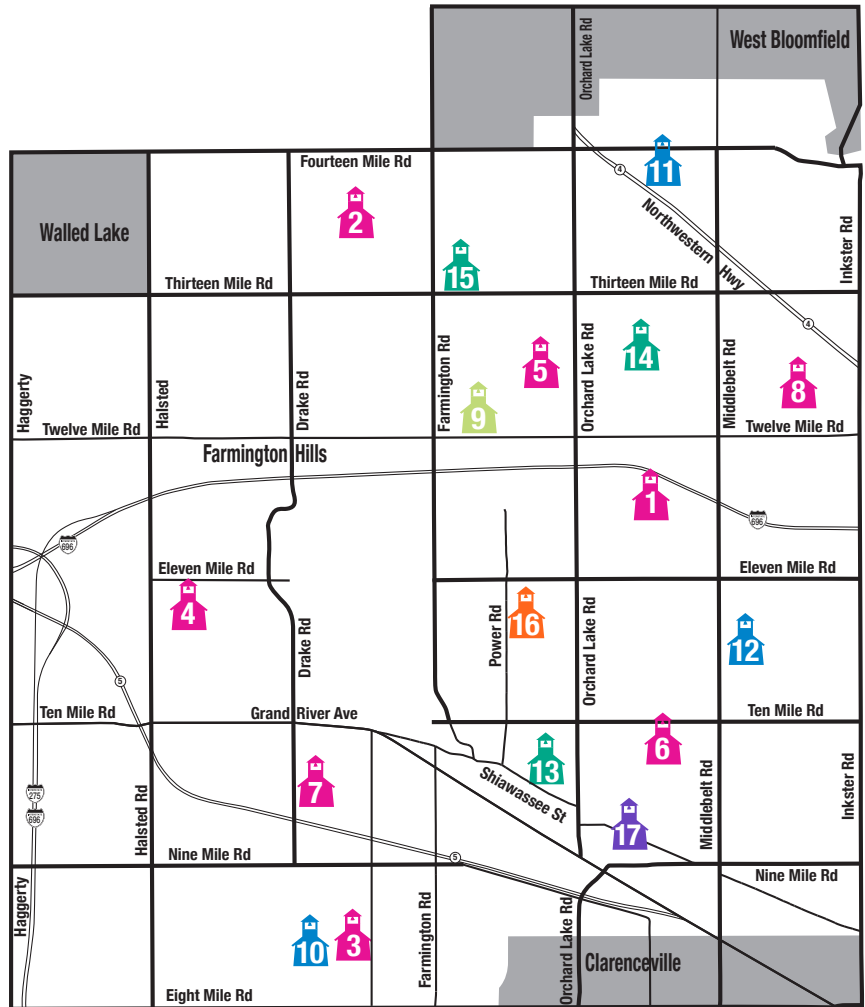

School Building Locations

1. **Beechview Elementary School** – 248.489.3655
26850 Westmeath Street, Farmington Hills 48334
2. **Forest Elementary School** – 248.785.2068
34545 Old Timber Road, Farmington Hills 48331
3. **Gill Elementary School** – 248.489.3690
21195 Gill Road, Farmington Hills 48335
4. **Hillside Elementary School** – 248.489.3773
36801 W. 11 Mile Road, Farmington Hills 48335
5. **Kenbrook Elementary School** – 248.489.3711
32130 Bonnet Hill Road, Farmington Hills 48334
6. **Lanigan Elementary School** – 248.489.3722
23800 Tuck Road, Farmington Hills 48336
7. **Longacre Elementary School** – 248.489.3733
34850 Arundel Street, Farmington Hills 48335
8. **Wood Creek Elementary School** – 248.785.2077
28400 Harwich Drive, Farmington Hills 48334
9. **Farmington STEAM Academy** – 248.785.2070
32800 W. 12 Mile Road, Farmington Hills 48334
10. **Power Middle School** – 248.489.3622
34740 Rhonswood Street, Farmington Hills 48335
11. **Warner Middle School** – 248.785.2030
30303 W. 14 Mile Road, Farmington Hills 48334
12. **East Middle School** – 248.489.3601
25000 Middlebelt Road, Farmington Hills 48336
13. **Farmington High School** – 248.489.3455
32000 Shiawassee Street, Farmington Hills 48336
14. **Farmington Central High School** – 248.489.3827
30175 Highmeadow Road, Farmington Hills 48334
15. **North Farmington High School** – 248.785.2005
32900 W. 13 Mile Road, Farmington Hills 48334
16. **Farmington Early Childhood Center** – 248.489.3808
32400 Alameda Street, Farmington Hills 48336
17. **Visions Unlimited** – 248.489.3833
30415 Shiawassee Street, Farmington Hills 48336