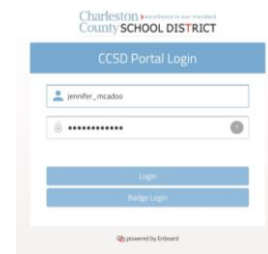

Clever Directions

Student iPads

Clever is a single sign on portal that connects students to their different resources and content all in one area with just one login.

Students will log in with the same credential they use at school:

Grades
K-3

Click on the Clever Icon

Scan your Clever badge. Your homeroom teacher should be able to provide you your Clever badge.

Kristen Stark

Clever

Click on the icon for any of the digital resources students want to use. Students are already logged into most of the apps on their iPads. They can switch from one program to another by clicking on a different icon.

Grades
4-12

Click on the MyPortal icon

Login with your district username and password

Click on the Clever icon in MyPortal

	<p>Click on the icon for any of the digital resources students want to use. Students are already logged into most of the apps on their iPads. They can switch from one program to another by clicking on a different icon.</p>
--	--