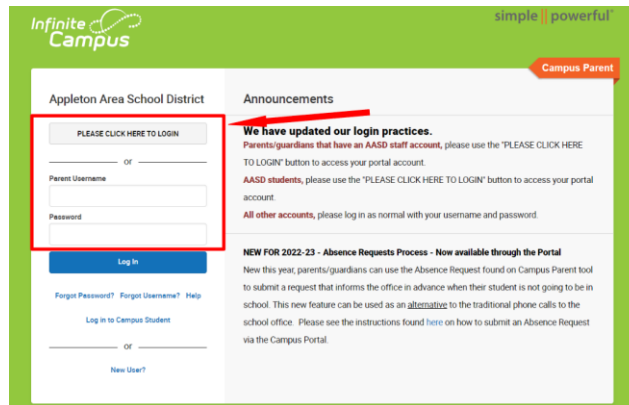

## Report Card Access (Campus Parent)

- 1) Log into the Parent Portal site:

<https://appletonwi.infinitecampus.org/campus/portal/parents/appleton.isp>

- 2) Click on the Menu button.

- 3) Click Documents.

- 4) At the top right-hand corner, select the student whose Report Card you would like to view. Then click the Report Card to view your student's most recent Report Card or Progress Report.