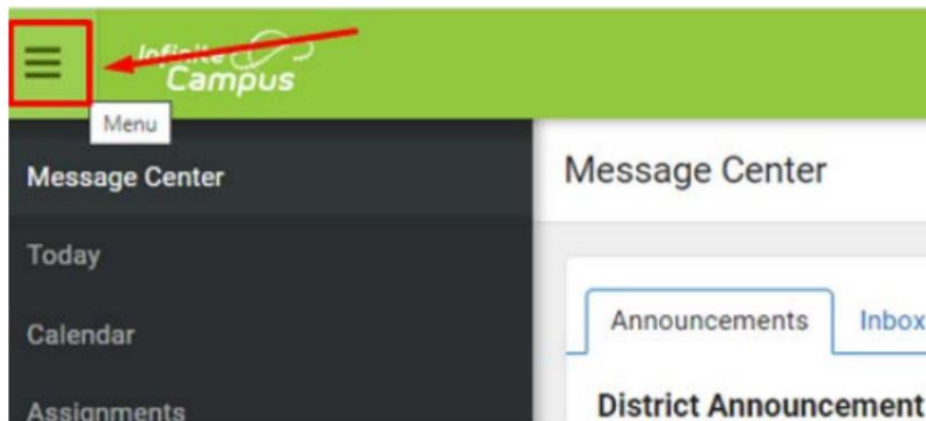

## Report Card Access (Campus Parent)

- 1) Log into the Parent Portal site:

<https://appletonwi.infinitecampus.org/campus/portal/parents/appleton.isp>

- 2) Click on the Menu button.

- 3) Click Documents.

- 4) At the top right-hand corner, select the student whose Report Card you would like to view. Then click the Report Card to view your student's most recent Report Card or Progress Report.