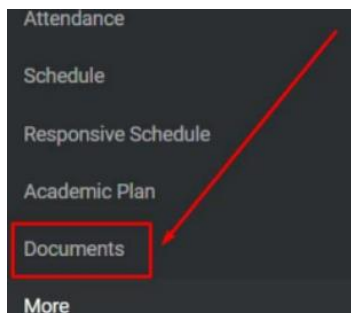

## Report Card Access (Campus Parent)

- 1) Log into the Parent Portal site:

<https://appletonwi.infinitecampus.org/campus/portal/parents/appleton.isp>

- 2) Click on the Menu button.

- 3) Click Documents.

- 4) At the top right-hand corner, select the student whose Report Card you would like to view. Then click the Report Card to view your student's most recent Report Card or Progress Report.