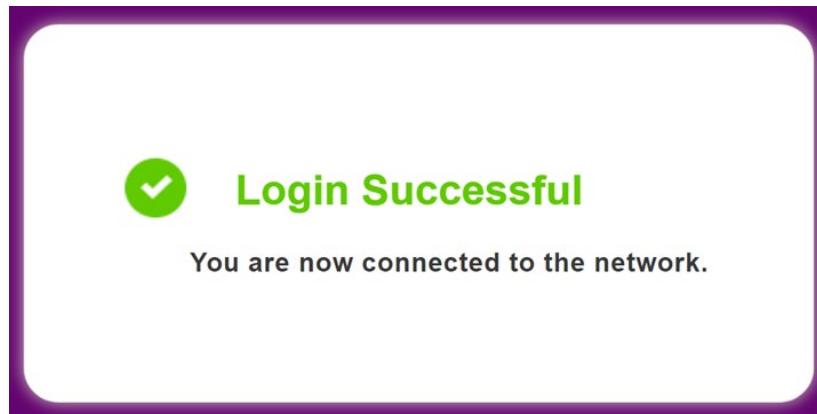

Existing Users

Log in for secure Internet access:

First Initial, Last name

District Password

Log In

Logging in indicates that you have read and accepted the [Use Policy](#)

4. After entering your credentials, you will see a Login Successful screen. You are now connected to the District WiFi.