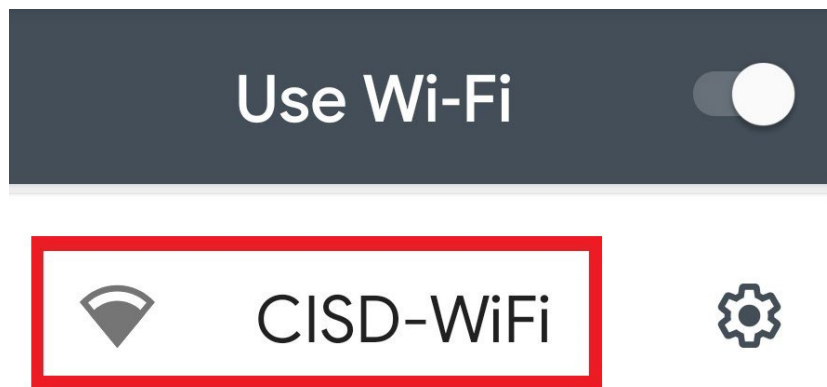

Connect to District WiFi using Android

1. Tap the WiFi icon on your phone

2. Select CISD-WiFi from the list

3. You will now be prompted with a login screen. Enter your domain credentials (First initial, last name for the Username) Then click the Login button.