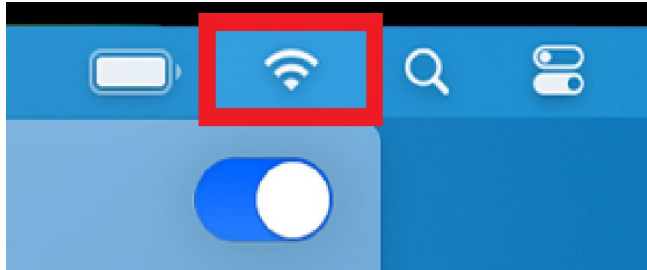

# Connect to District WiFi using macOS

1. Click the WiFi icon in the upper right hand corner

2. Select CISD-WiFi from the list

3. Upon connecting you will see a login screen. Enter your Domain credentials (First initial, last name for the “Username”). After entering your credentials, click the Login button.

**Existing Users**

Log in for secure Internet access:

**Log In**

Logging in indicates that you have read and accepted the [Use Policy](#)

4. You should now see the Login Successful screen

If you still require assistance, please open a help Desk Ticket  
<http://helprequest.centralislp.k12.ny.us/helprequest>