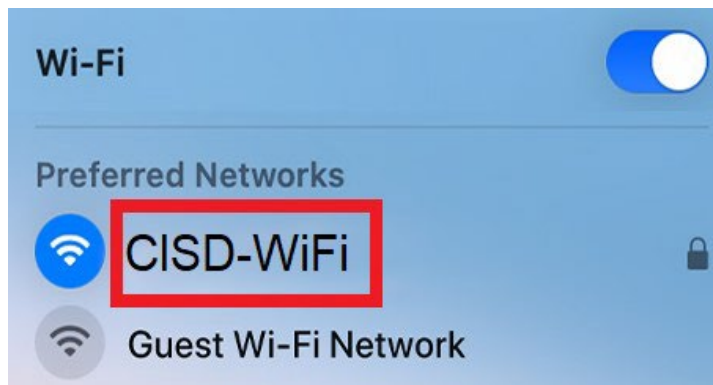

# Connect to District WiFi using macOS

1. Click the WiFi icon in the upper right hand corner

2. Select CISD-WiFi from the list

3. Upon connecting you will see a login screen. Enter your Domain credentials (First initial, last name for the “Username”). After entering your credentials, click the Login button.