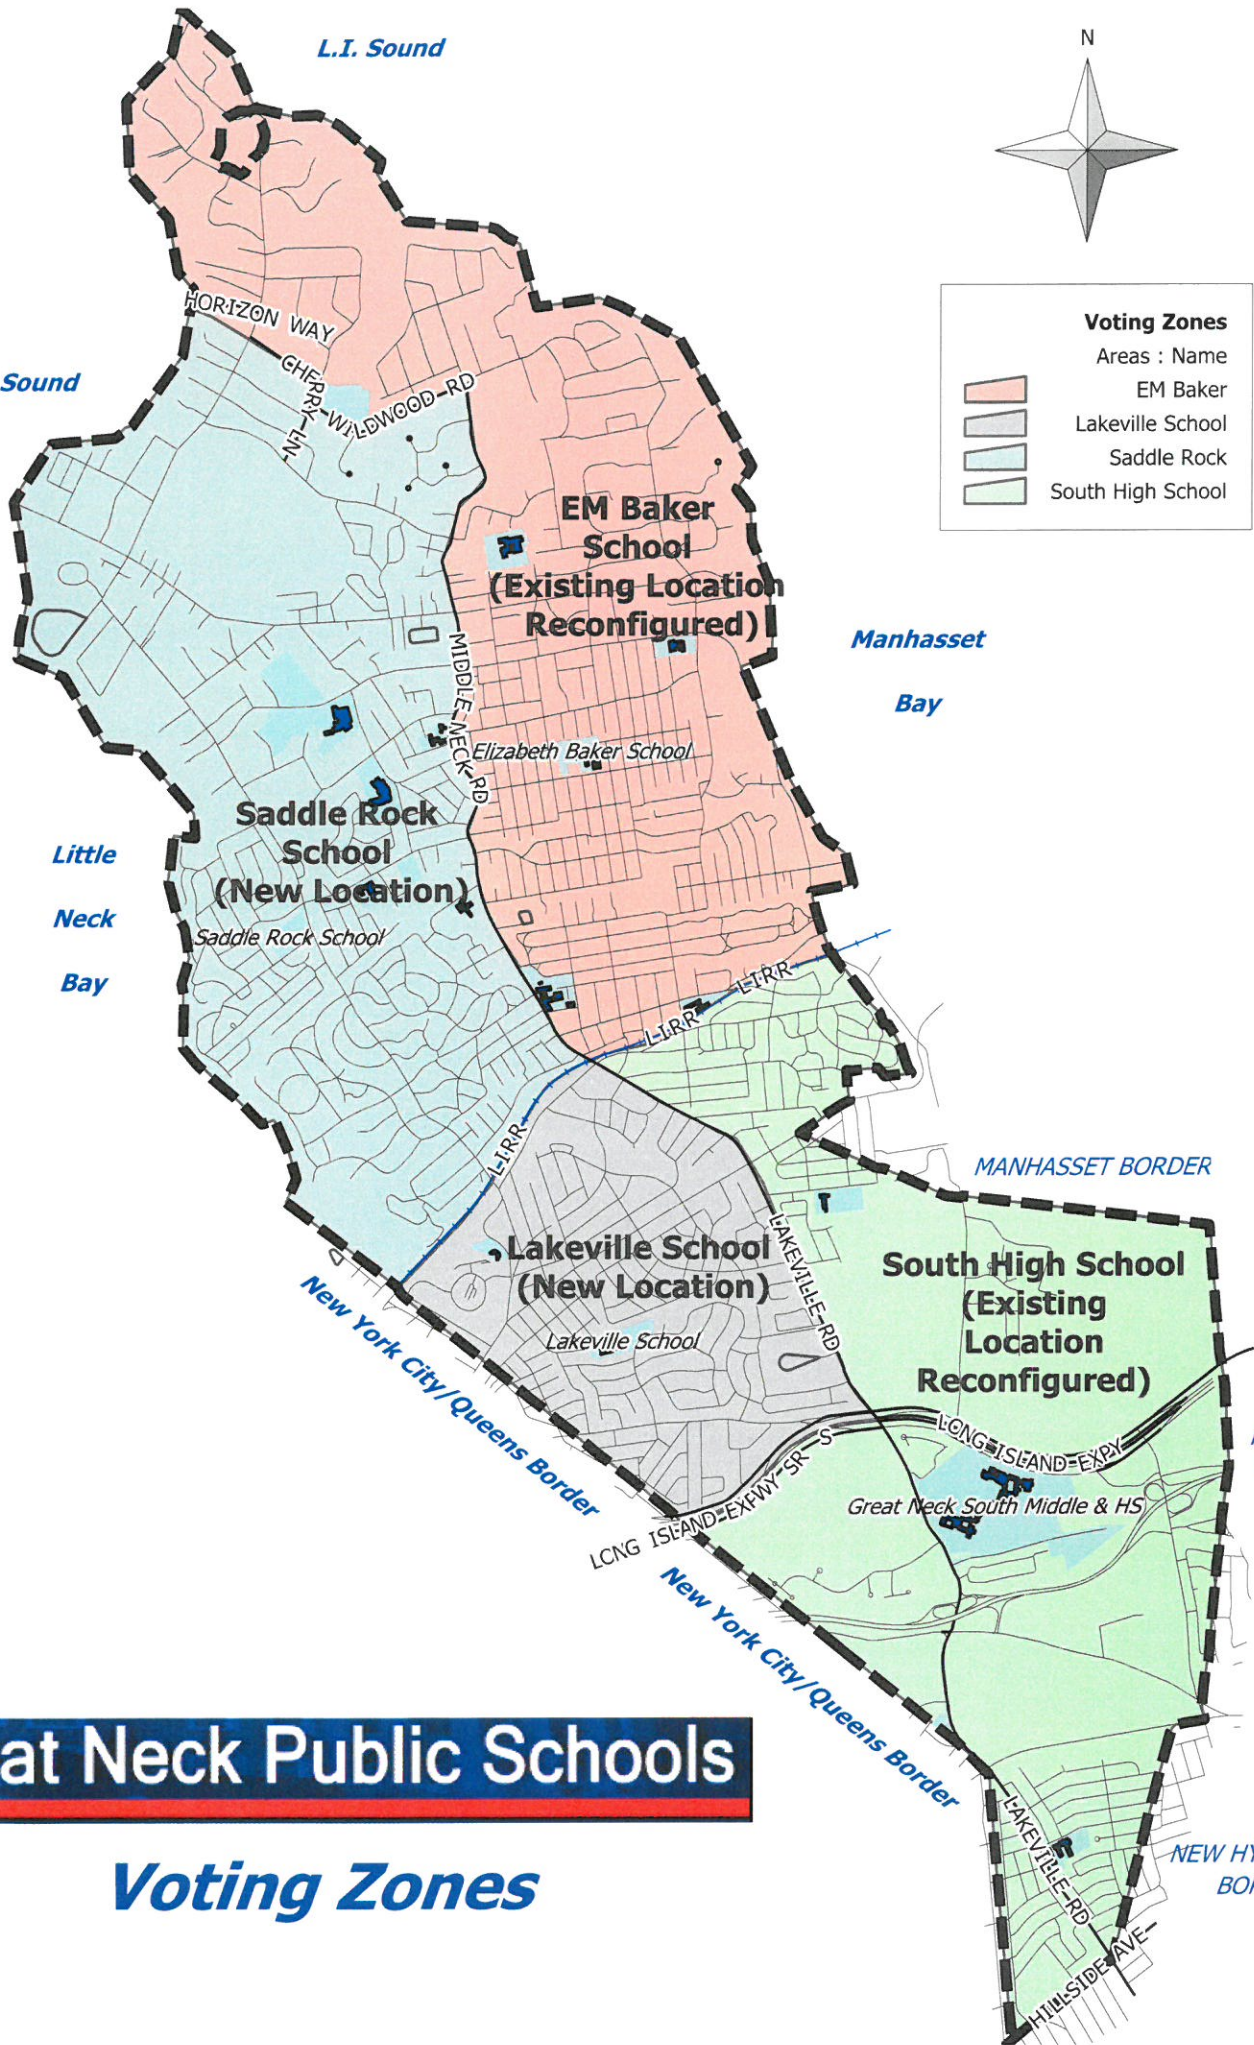

L.I. Sound

Voting Zones	
Areas : Name	
	EM Baker
	Lakeville School
	Saddle Rock
	South High School

L.I. Sound

Little Neck Bay

Manhasset Bay

Saddle Rock School (New Location)

EM Baker School (Existing Location Reconfigured)

Lakeville School (New Location)

South High School (Existing Location Reconfigured)

MANHASSET BORDER

New York City/Queens Border

HERRICKS BORDER

Great Neck South Middle & HS

New York City/Queens Border

NEW HYDE PARK BORDER

Great Neck Public Schools

Voting Zones