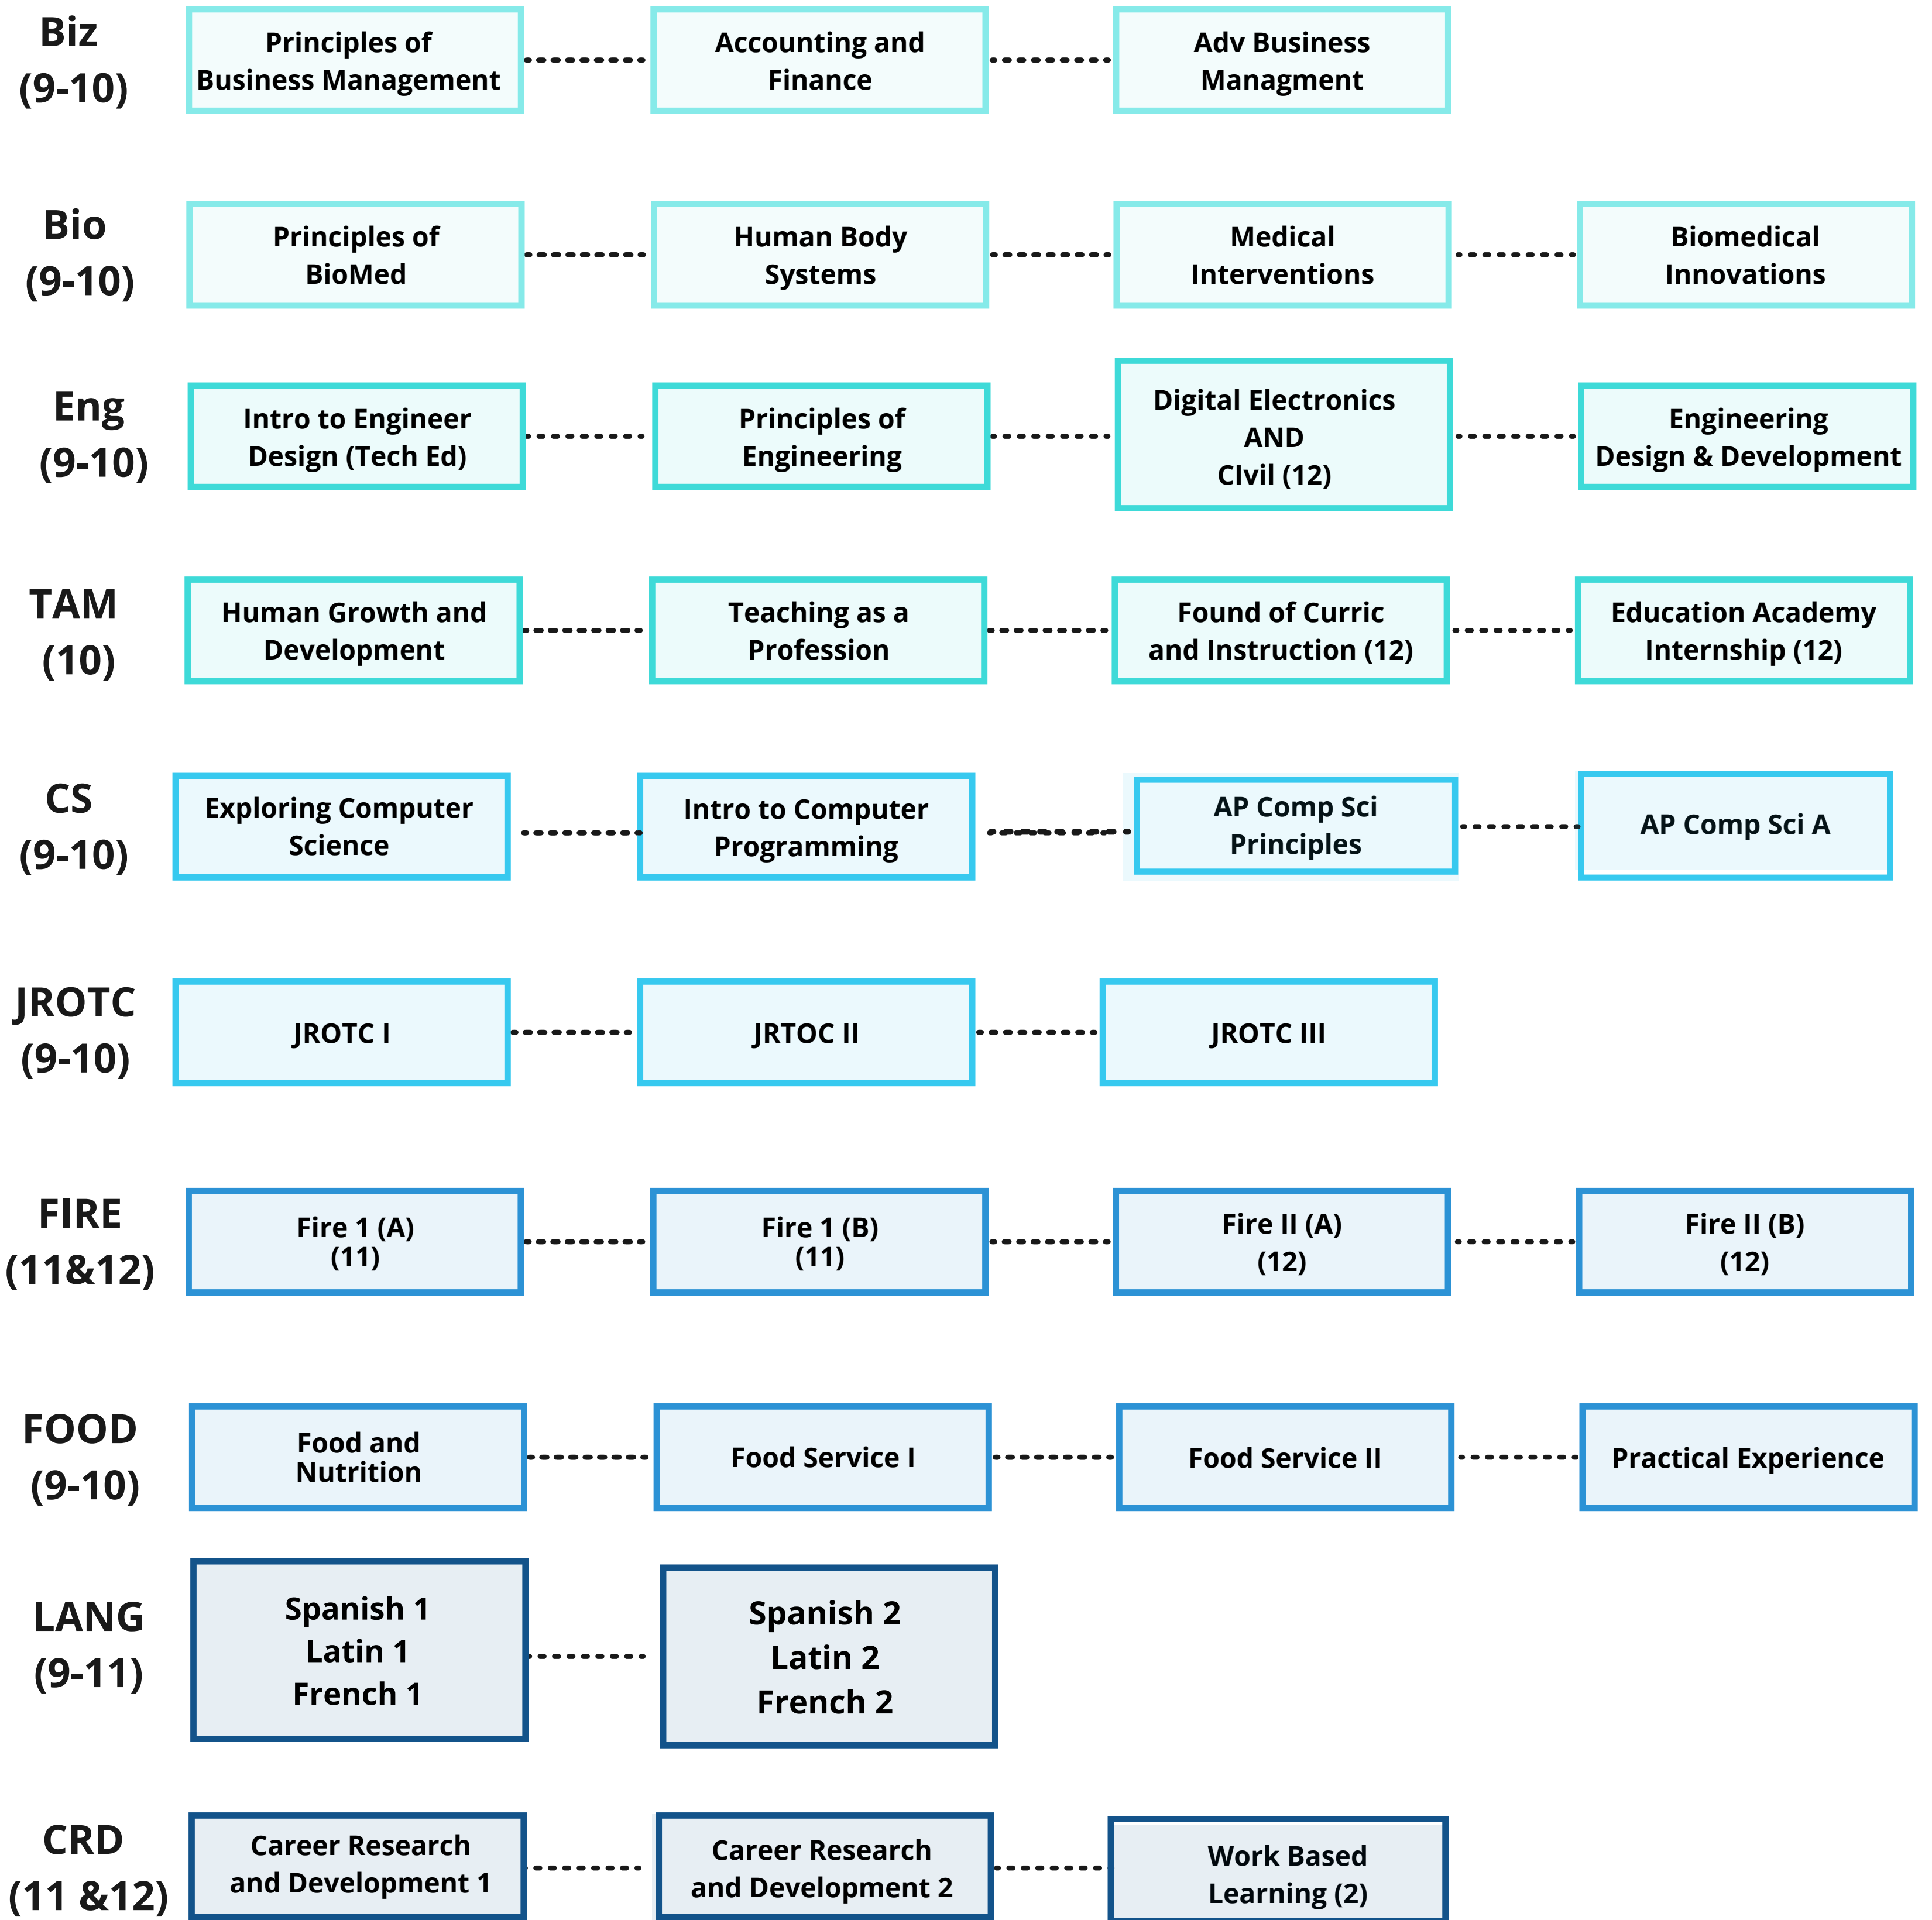

Completer Pathway Options

Stethem Programs

**Must apply in 10th grade.
 All programs are 2 years
 and are completed during
 11th and 12th grade.**