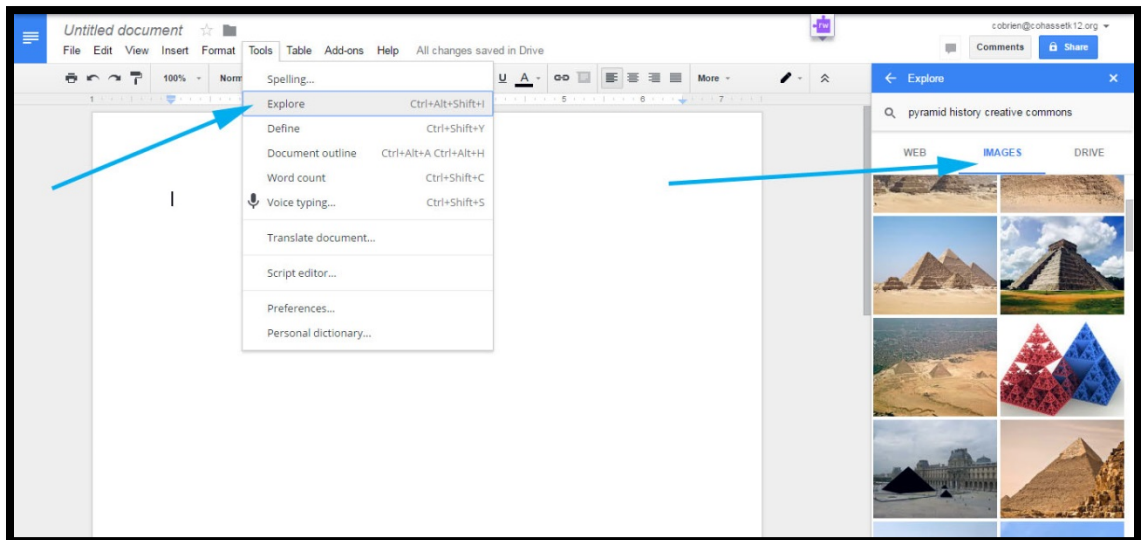

Once logged into a Google Chromebook, any file or image download goes directly to the user's Google Drive, and *not* to the File folder on the device.

A more direct way for students to access & insert images within Google apps like Docs & Slides is to use the Insert option in the menu bar-and search directly for images there. See the picture below.

Insert Image Option 1

Insert Image Option 2

Tools-Explore can offer Web, Images, Drive

Usage rights will appear under the image when selected within the Explore Tool.

[Use & Remix Creative Commons](#)