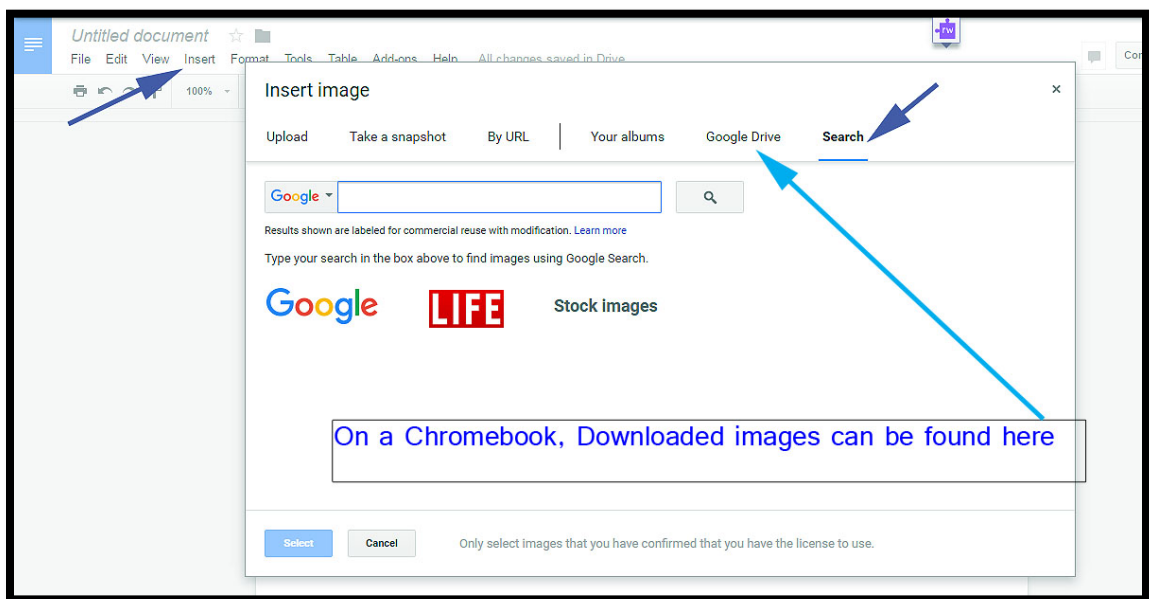

Once logged into a Google Chromebook, any file or image download goes directly to the user's Google Drive, and *not* to the File folder on the device.

A more direct way for students to access & insert images within Google apps like Docs & Slides is to use the Insert option in the menu bar-and search directly for images there. See the picture below.

Insert Image Option 1

Insert Image Option 2

Tools-Explore can offer Web, Images, Drive

Usage rights will appear under the image when selected within the Explore Tool.

[Use & Remix Creative Commons](#)