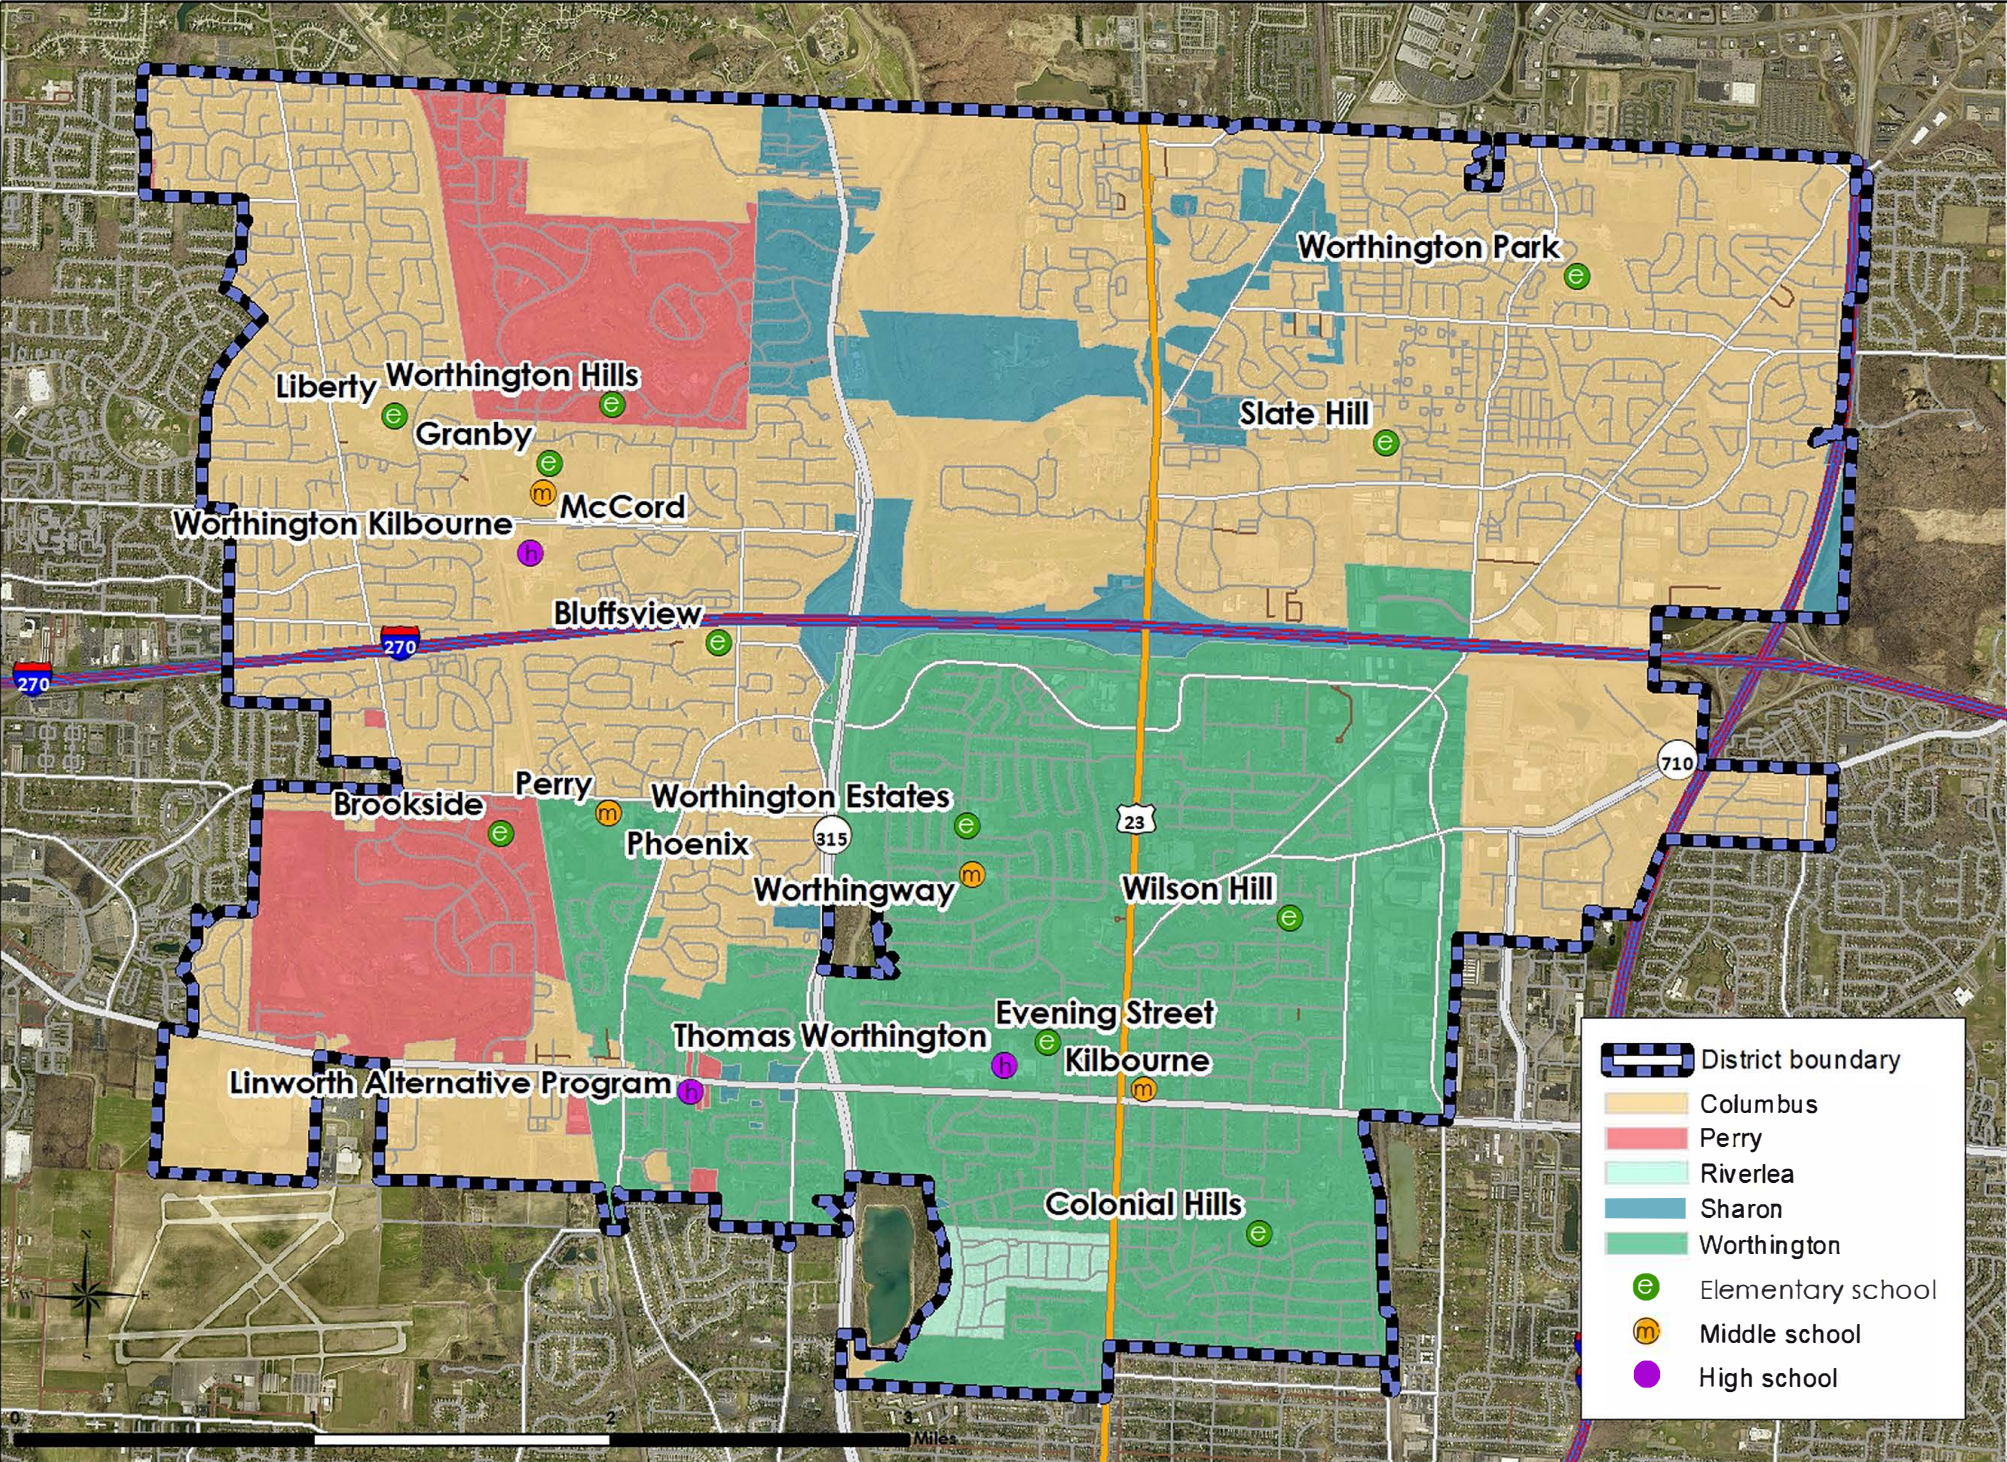

Worthington School District and Area Municipalities

Worthington School District Boundaries by Street/Address

Northern Boundaries

- Delaware County Line west of High Street to 2382/2387 Worthingwoods Blvd.
- Lazelle Road east of High Street to I-71

Eastern Boundaries

- I-71 (North of I-270)
- 1603 Schrock Road (South of I-270 & East of I-71)
- Doubletree Ave. (South of Schrock Rd. & West of I-71)
- 800 E. Dublin-Granville Rd. (West of I-71)
- Conrail R.R. Tracks (South of E. Dublin-Granville Rd.)

Southern Boundaries

- 6568 Karl Rd., 6598 Devonhill Dr., 6602 Ambleside Dr. (South of I-270, East of I-71)
- 6452 Busch Blvd. (South of Schrock Rd., West of I-71)
- 5490 Indianola Ave., 5548 Forest Ave., 5547 Andover St., 5549 Foster Ave., 5567 Morning St. (South of
- E. Dublin-Granville Rd., West of Conrail R.R. Tracks, East of High Street)
- 5483 High Street (West of High Street, East of Rt. 315)
- 5971 River Rd., 5771 Linworth Rd. (West of Rt. 315, East of C&O R.R. Tracks)
- 3369/3138 W. Dublin-Granville Rd., including Fiesta Dr. & Nicholas Dr. (West of C&O R.R. Tracks)

Western Boundaries

- 2382/2387 Worthingwoods Blvd., 2396 Hartsdale Dr. (North of Summit View Blvd., West of Smokey Row Rd.)
- 2418 Summit View Dr. (West of Smokey Row Rd.)

- 2147 Smokeymill Rd., 7998 Simfield, 2215 Severhill Dr., 2129/2222 Olde Sawmill Blvd. (South of Summit View Blvd., West of Smokey Row Rd.)
- 7530-7844 Seddon Dr. east side only, 2250/2255 Sutter Parkway (South of Sawmill Blvd., West of Smokey Row Rd.)
- 2282/2241 Hard Rd., 2201 Surreygate Dr., 2204 Sawbury Blvd., 2211 Billingsley Blvd., (North of I-270, West of Smokey Row Rd.)
- 2189 Heatherfield Ave., 3087 Snouffer Rd. (South of I-270, West of Smokey Row Rd.)
- 2124 Thistlewood Dr., 6947/6940 Lakebrook Blvd., 3138 W. Dublin-Granville Rd. (South of Snouffer Rd., West of McVey Blvd. & Mewrwin Rd.)