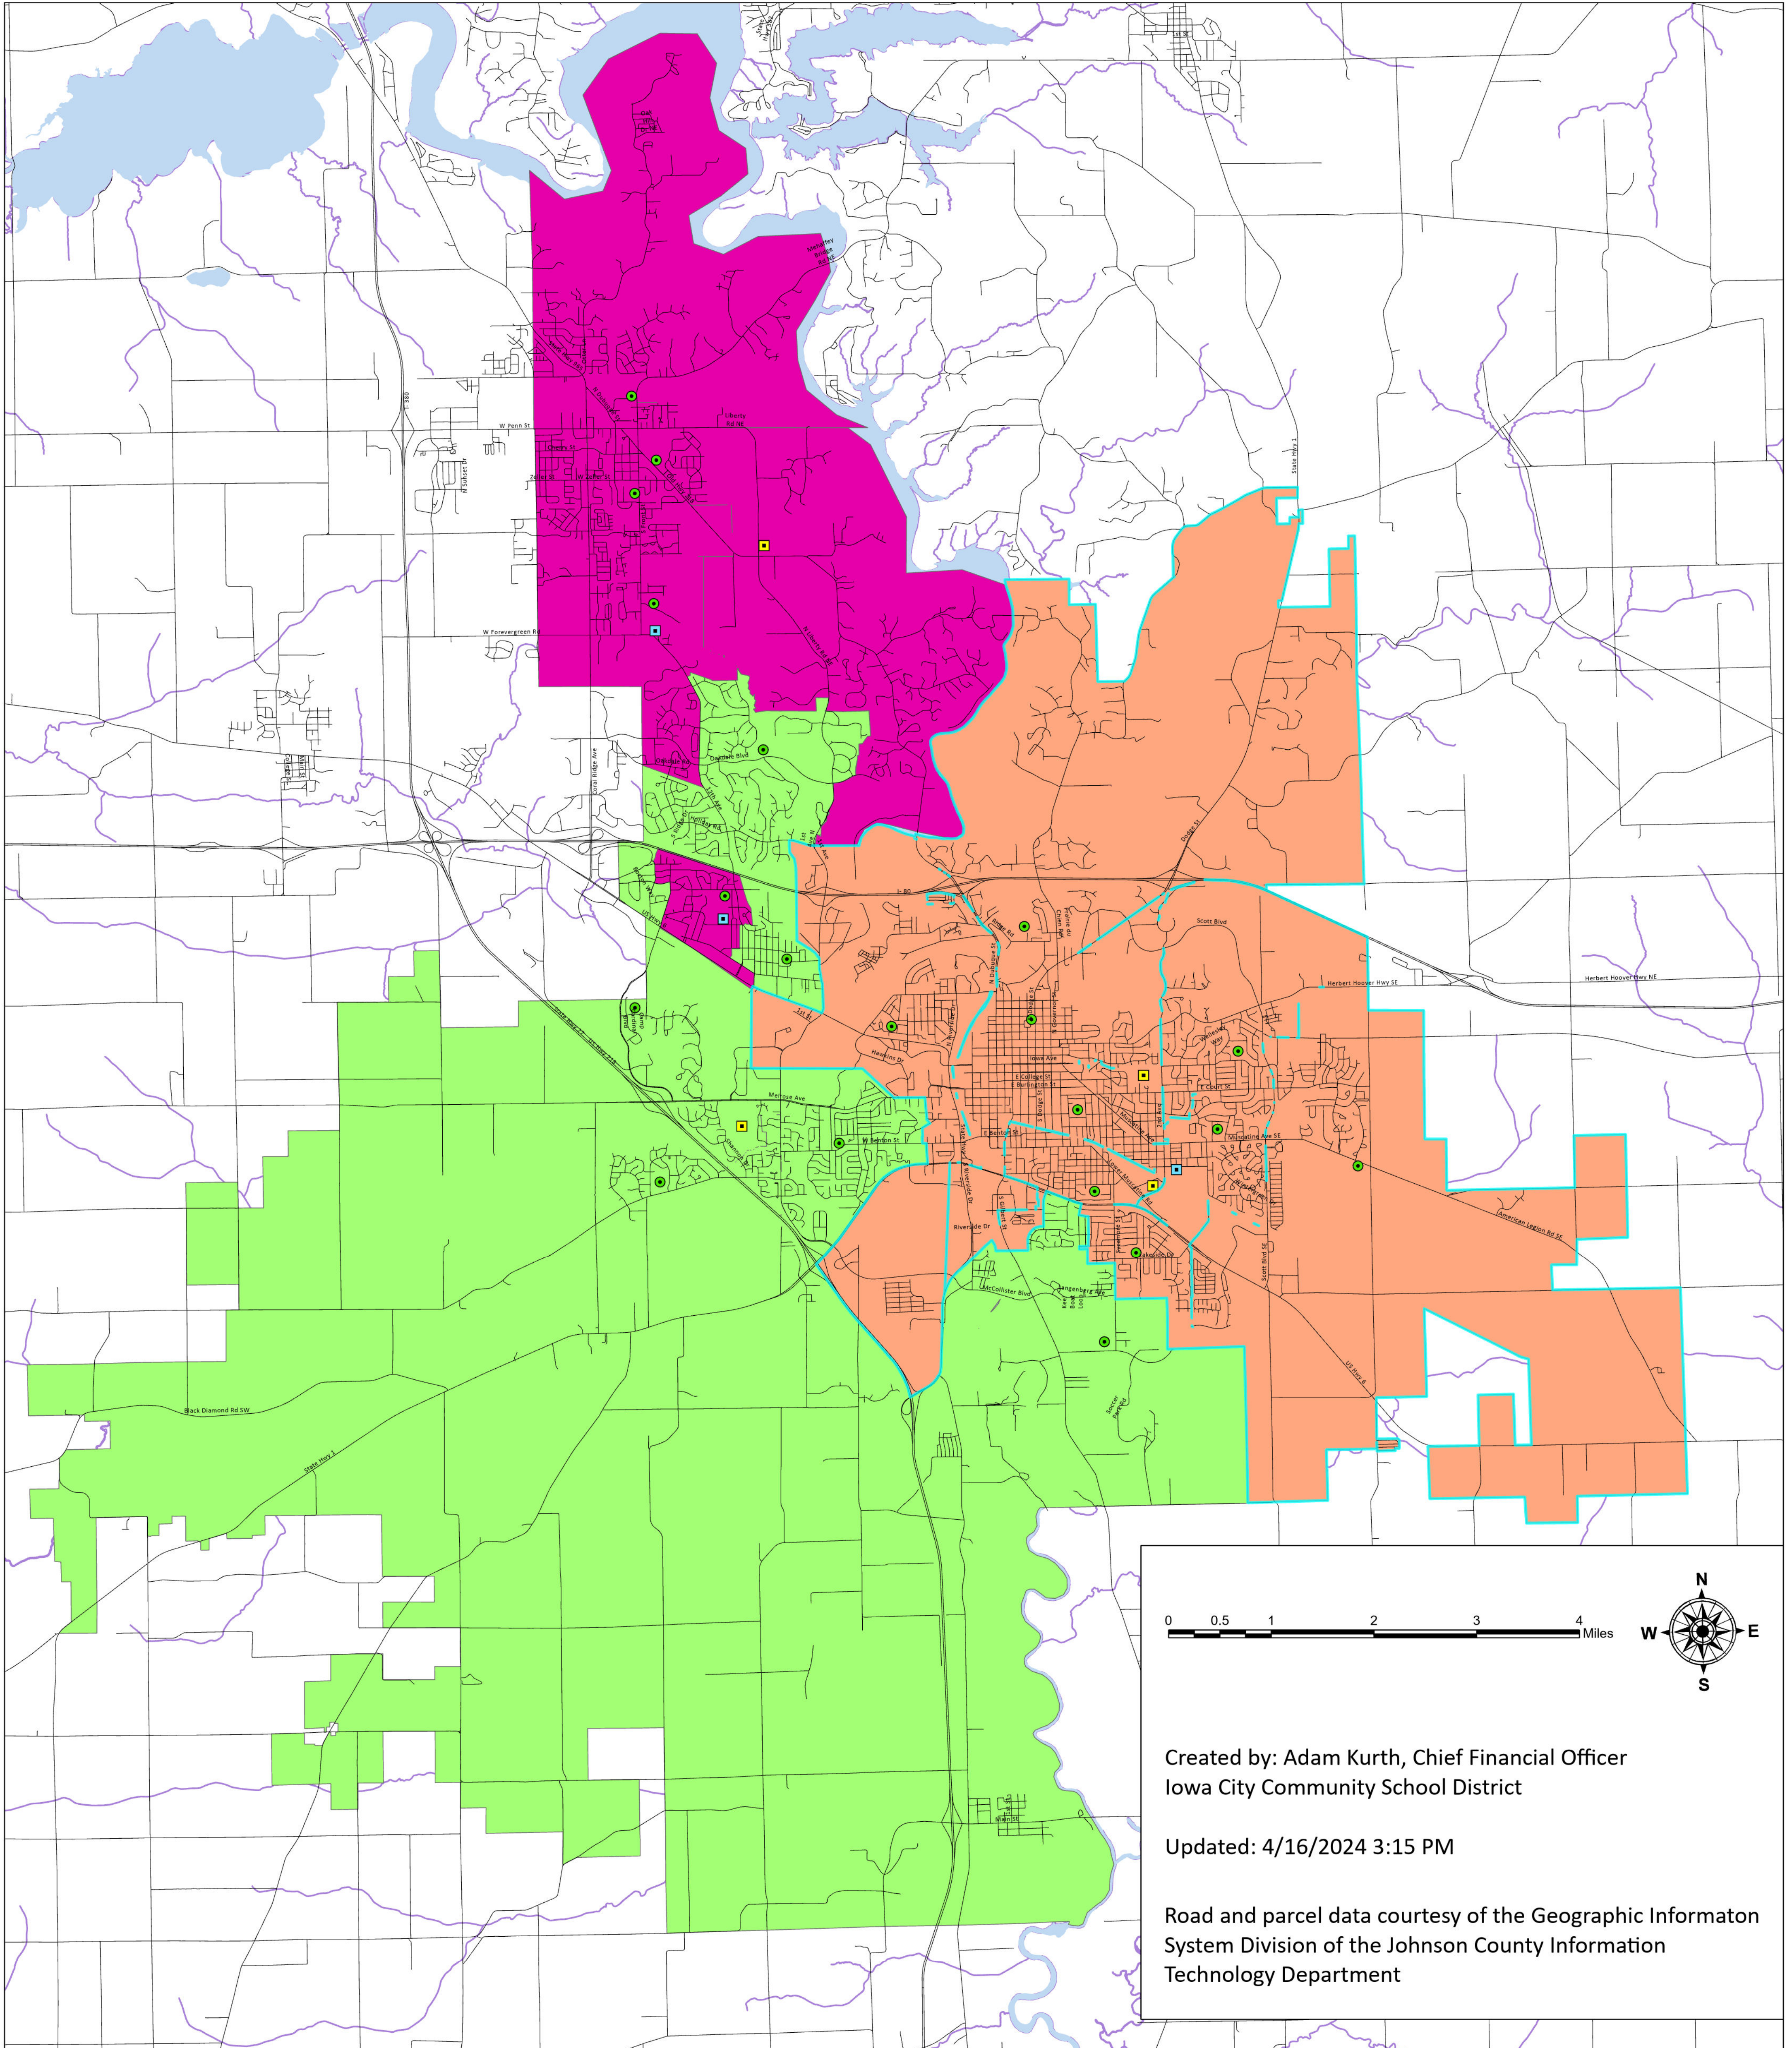

ICCSA Secondary School Boundaries

- Secondary Attendance Zones**
- City HS / South East MS
 - Liberty HS / North Central MS
 - West HS / Northwest MS
 - Elementary
 - High School
 - Middle School

**IOWA CITY
COMMUNITY
SCHOOL DISTRICT**
Child-Centered : Future-Focused

Created by: Adam Kurth, Chief Financial Officer
Iowa City Community School District

Updated: 4/16/2024 3:15 PM

Road and parcel data courtesy of the Geographic Information System Division of the Johnson County Information Technology Department