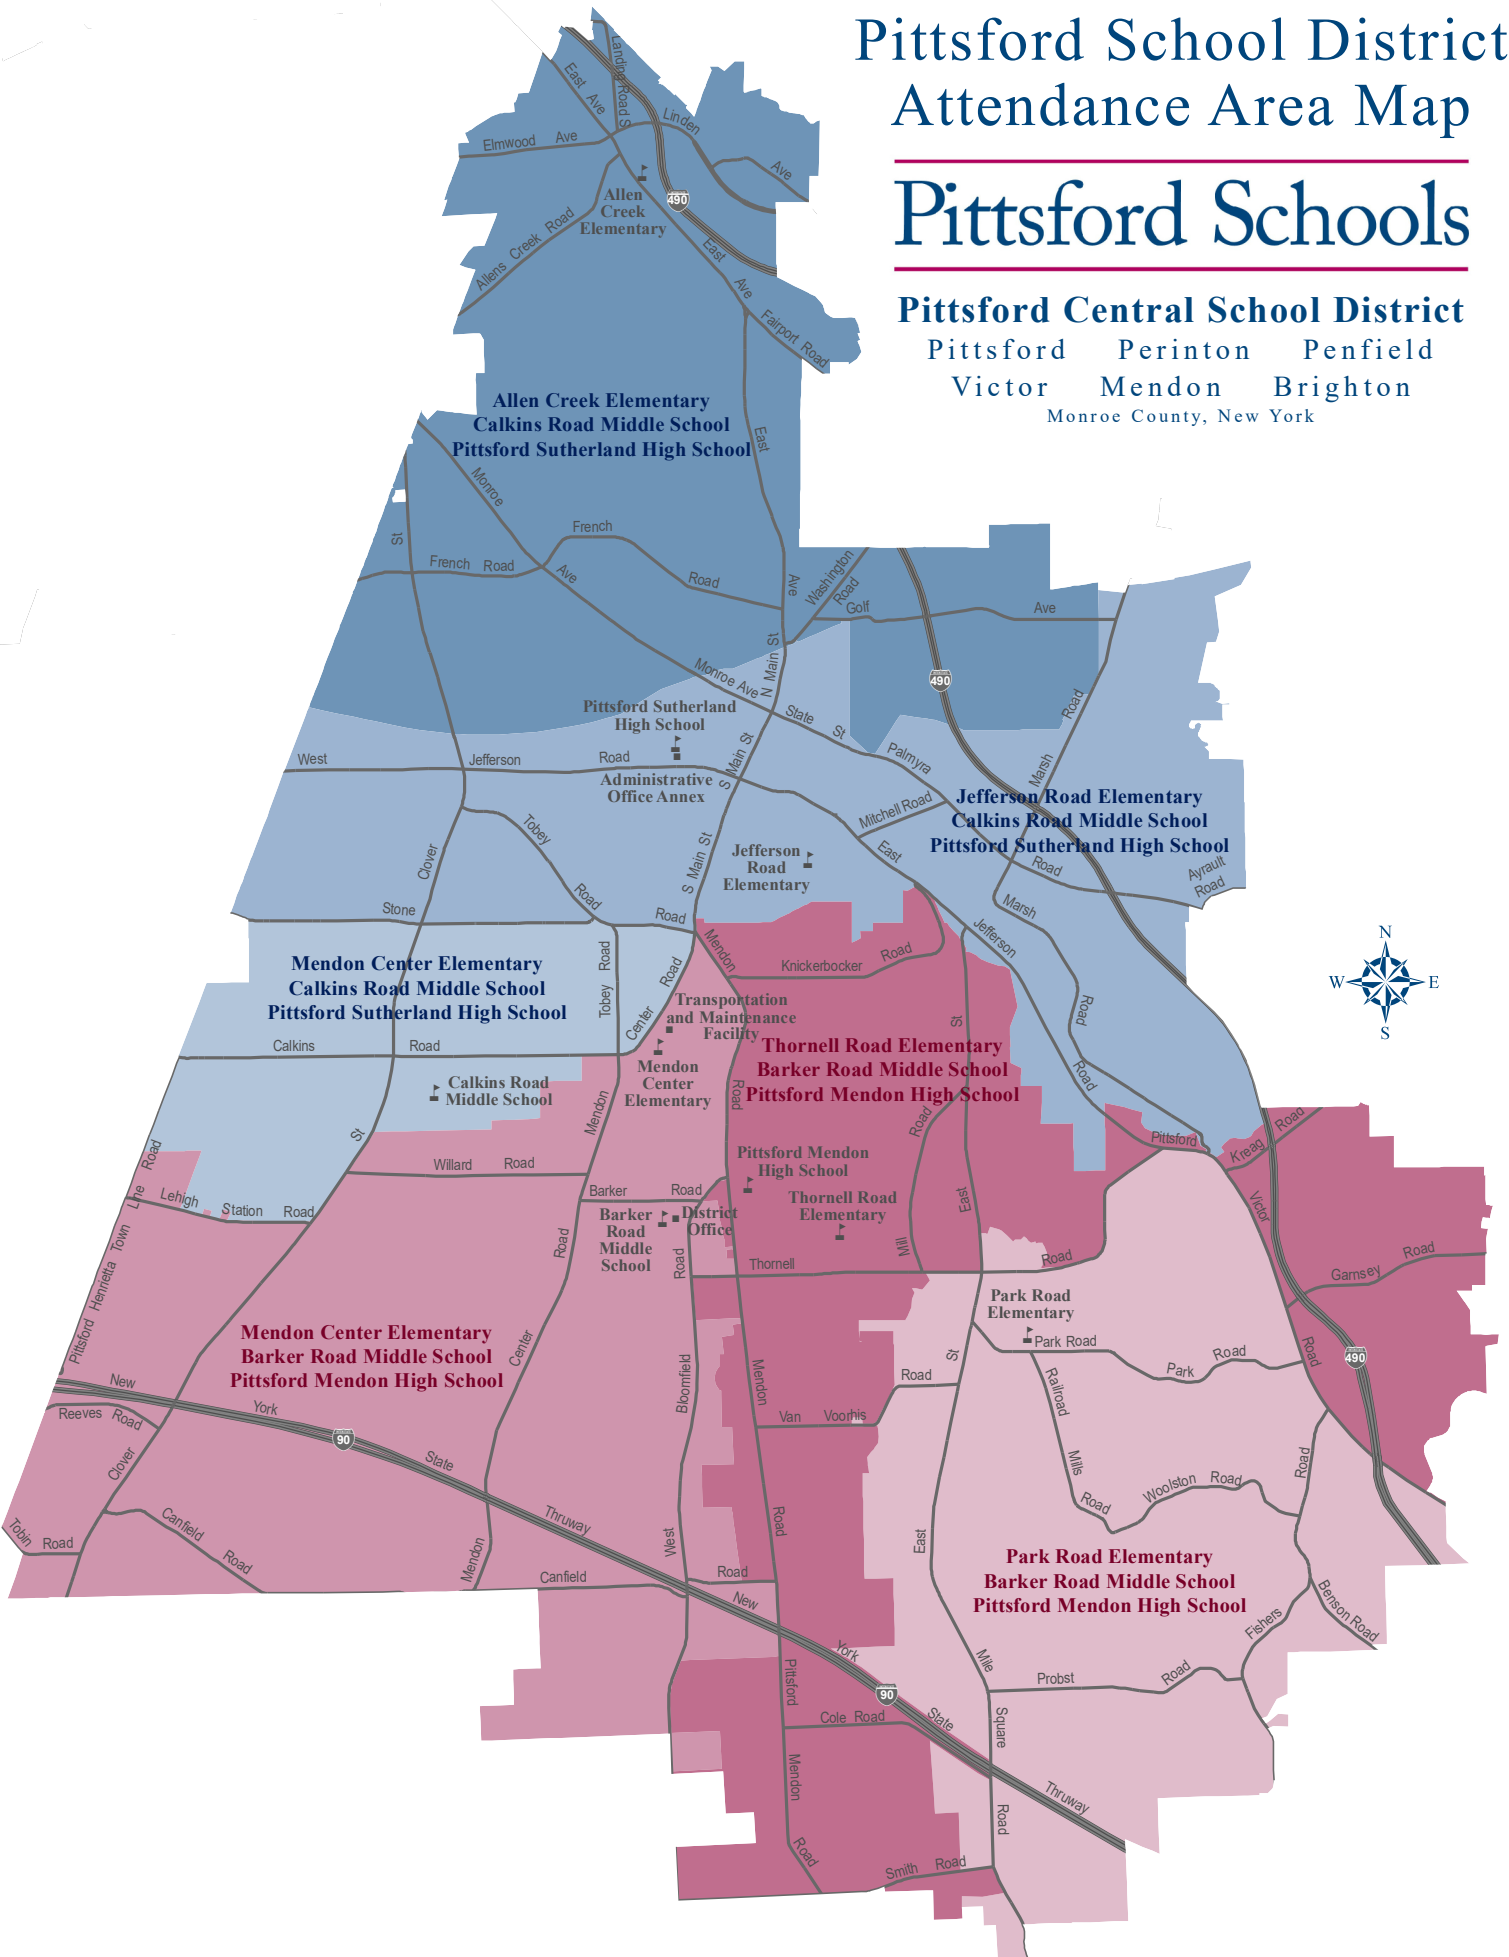

Pittsford School District Attendance Area Map

Pittsford Schools

Pittsford Central School District
Pittsford Perinton Penfield
Victor Mendon Brighton
Monroe County, New York

Pittsford Central School District Attendance Areas

Lacoma Lane
Laird Lane
Lake Lacoma Dr
Lancashire Way
Lily Pond Lane
Locke Dr
Mile Square Road
(644-933 All,
968-980 Even)
Miles Cutting Lane
Mill Valley Road
Monterey Dr
Musket Lane
Oak Brook Cir
Oak Grove
Old Brick Cir
Old Forge Lane
Old Stonefield Way
Park Road
Park Bluff Way
Park Forest Dr
Park View Dr
Parkridge Dr
Pine Needles Dr
Pinehill Dr
Pittsford Victor Road
(589-1407 Odd)
Pond View Dr
Powder Mill Dr
Preston Cir
Probst Road
Railroad Mills Road
Risewood Lane
Rosewood Dr
Royal Hunt Lane
Royal Woods

Silver Pines Dr
Smethwick Ct
Southern Woods
Spruce Ct
Squire Lane
Sturbridge Lane
Sugarbush Lane
Sugarwood Dr
Summerfield Cir
Surrey Lane
Tennyson Way
The Siding Ct
Thornell Road
(4-360 Even,
265-309 Odd)
Thornwood Cir
Thrusfield Way
Van Voorhis Road
(100-205)
Walnut Grove
Wandering Trl
Wenham Lane
Westin Ct
Whispering Meadow
Whistle Stop Road
Wickersham Lane
Wild Berry Lane
Winchester Dr
Wind Tree Cir
Winthrop Way
Woodstock Lane
Woolston Road
Wren Field Lane