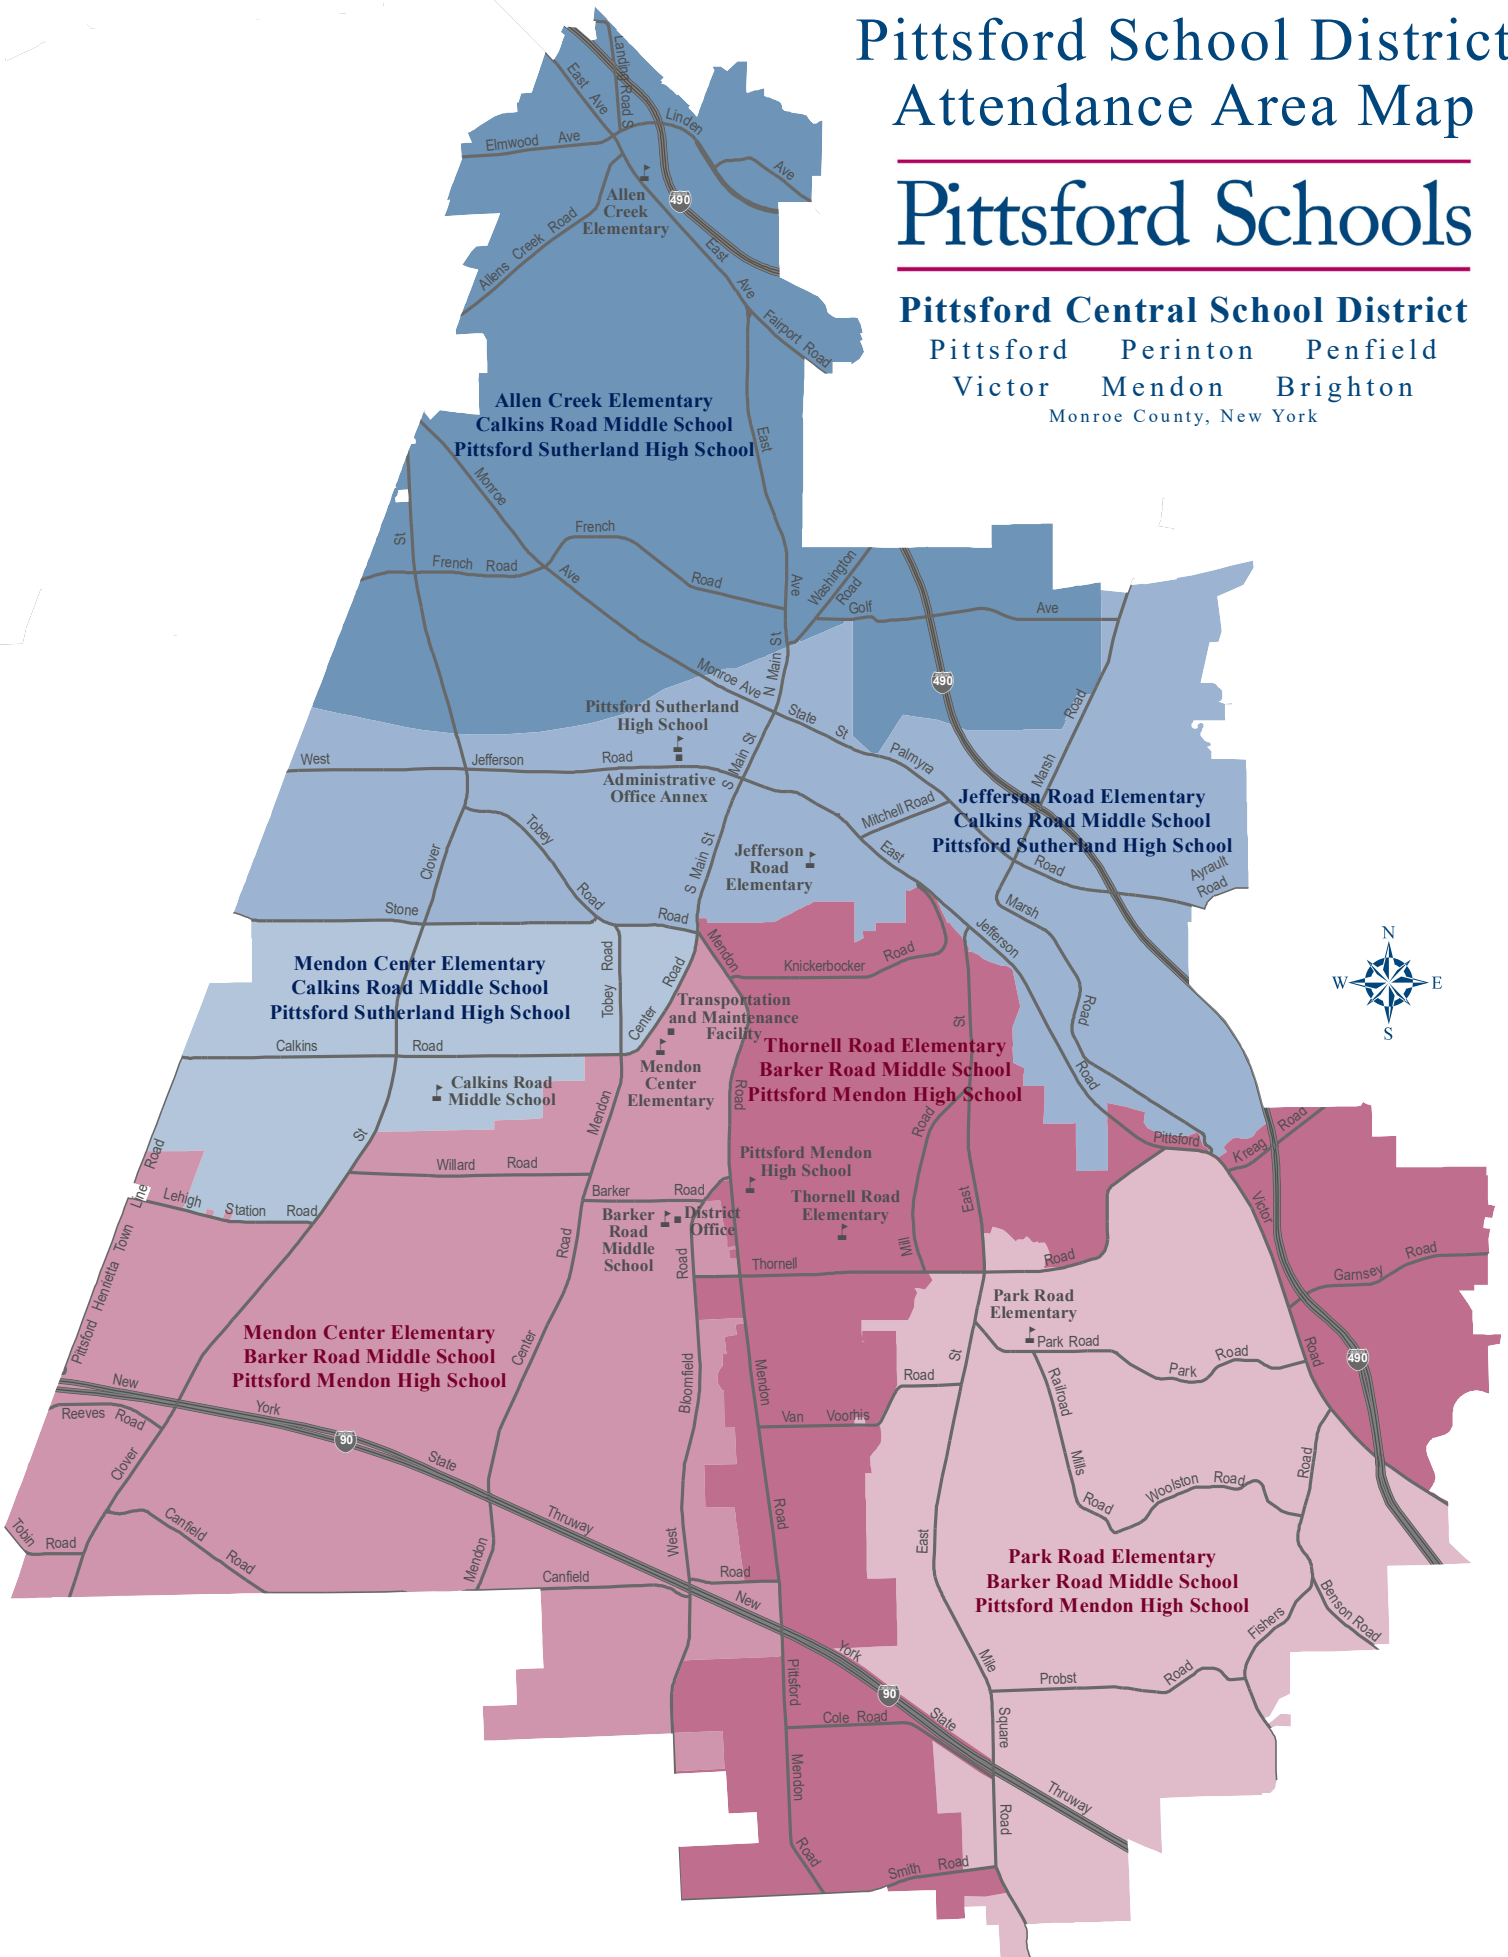

Pittsford School District Attendance Area Map

Pittsford Schools

Pittsford Central School District
Pittsford Perinton Penfield
Victor Mendon Brighton
Monroe County, New York