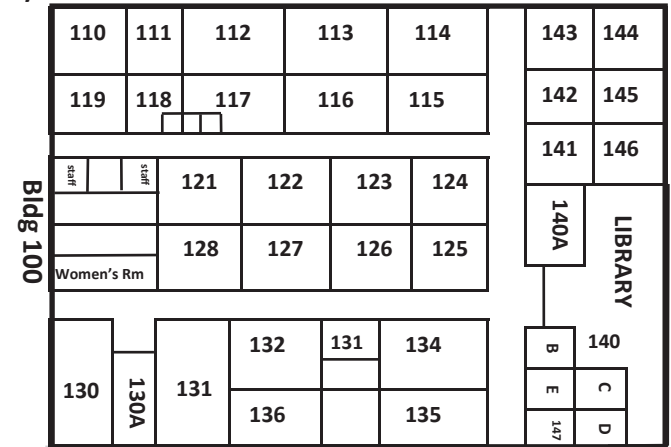

**Del Monte St. Parking Lot**

Office Courtyard

Sir Cedric's Court

Great Court

31st Avenue Parking Lot