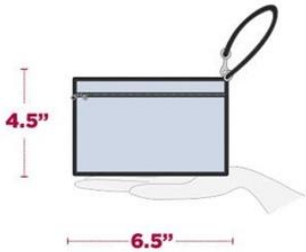

# Pleasant Valley School District Stadium/Gymnasium Bag Procedure

One of the following, per person, may be brought inside the facility:

One clear plastic, vinyl, or PVC bag

No Larger Than 12"x6"x12"

-----OR-----

One small clutch bag or wristlet

No Larger Than 6.5"x4.5"

-----OR-----

One-gallon clear, plastic storage bag  
Ziploc or similar

Do Not Exceed 11"x11"

**These are the ONLY bags permitted at the Pleasant Valley School District Stadium/Gymnasium(s).**