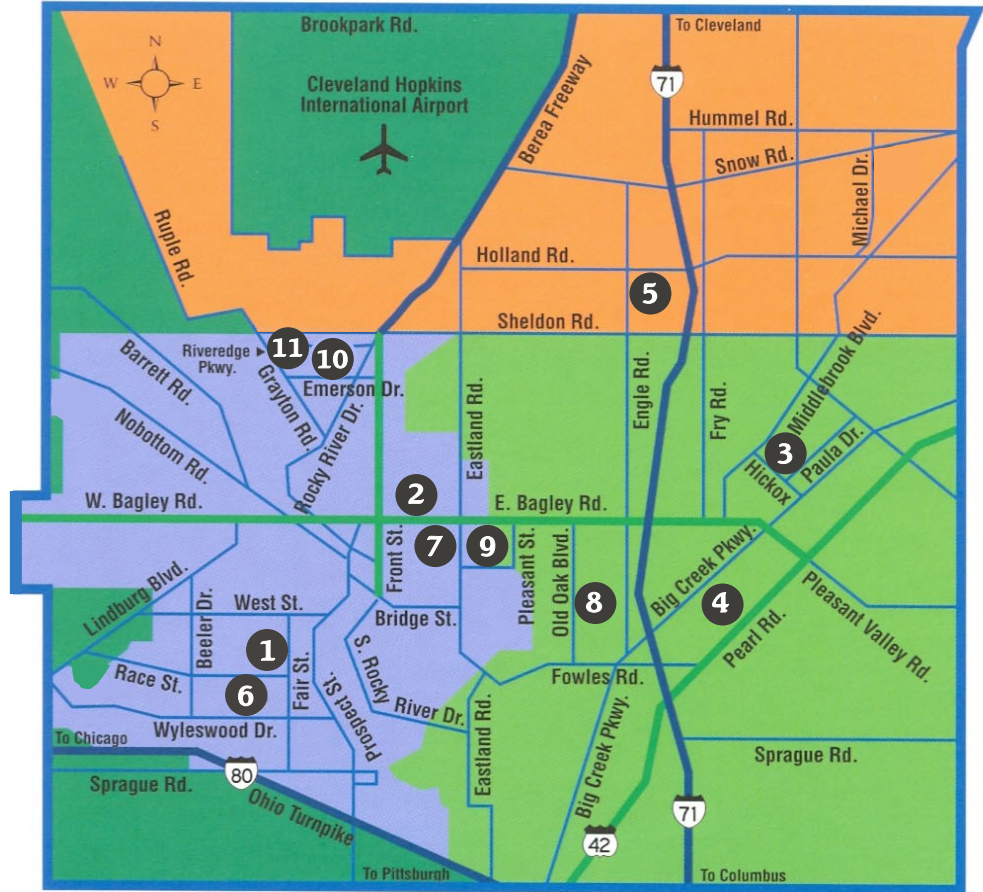

Berea City School District Map

www.berea.k12.oh.us

- 1 Administration Building**
390 Fair Street
Berea, Ohio 44017
216-898-8300
- 2 Berea-Midpark High School**
165 E. Bagley Road
Berea, Ohio 44017
216-898-8900
- 3 Berea-Midpark Middle School**
7000 Paula Drive
Middleburg Heights, Ohio 44130
216-676-8400
- 4 Big Creek Elementary School**
7247 Big Creek Parkway
Middleburg Heights, Ohio 44130
216-898-8303
- 5 Brook Park Elementary School**
17001 Holland Road
Brook Park, Ohio 44142
216-898-8307
- 6 Grindstone Elementary School**
191 Race Street
Berea, Ohio 44017
216-898-8305
- 7 Snow School**
202 E. Bagley Road
Berea, Ohio 44017
440-260-8251
- 8 Polaris Career Center**
*(separate school district;
serves BCSD students)*
7225 Old Oak Boulevard
Middleburg Heights, Ohio 44130
440-891-7600
www.polaris.edu
- 9 Roehm Sports Complex**
Lou Groza Field
7220 Pleasant Street
(facing Bagley Road)
Berea, Ohio 44017
- 10 Buildings & Grounds**
205 Riveredge Parkway
Berea, Ohio 44017
216-898-8302
- 11 Transportation**
235 Riveredge Parkway
Berea, Ohio 44017
216-898-8301

- Berea
- Brook Park
- Middleburg Heights