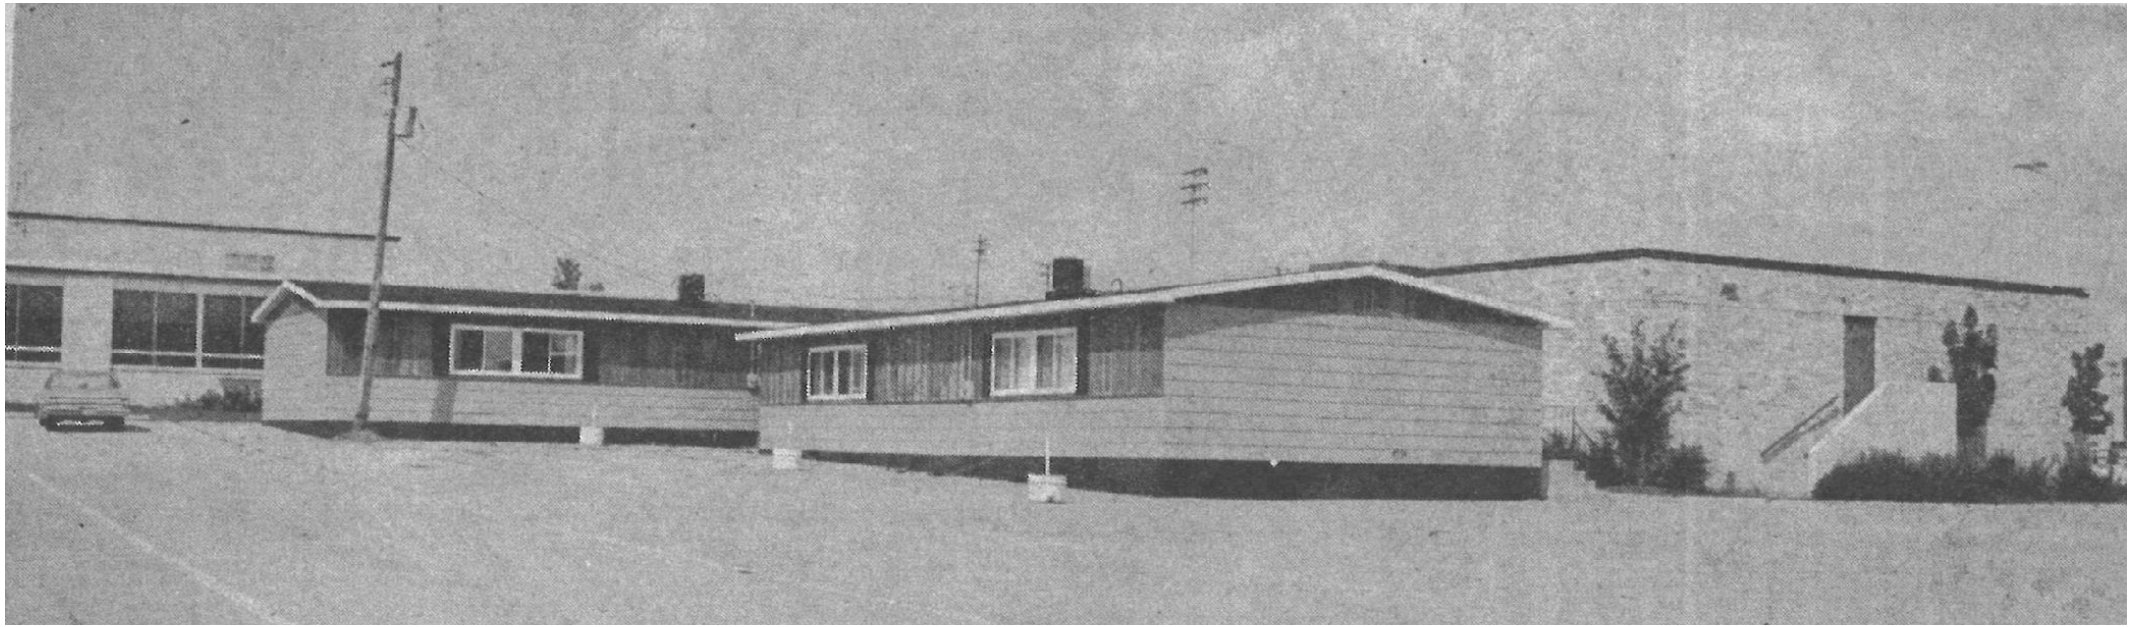

4 Portable
Classrooms
1978