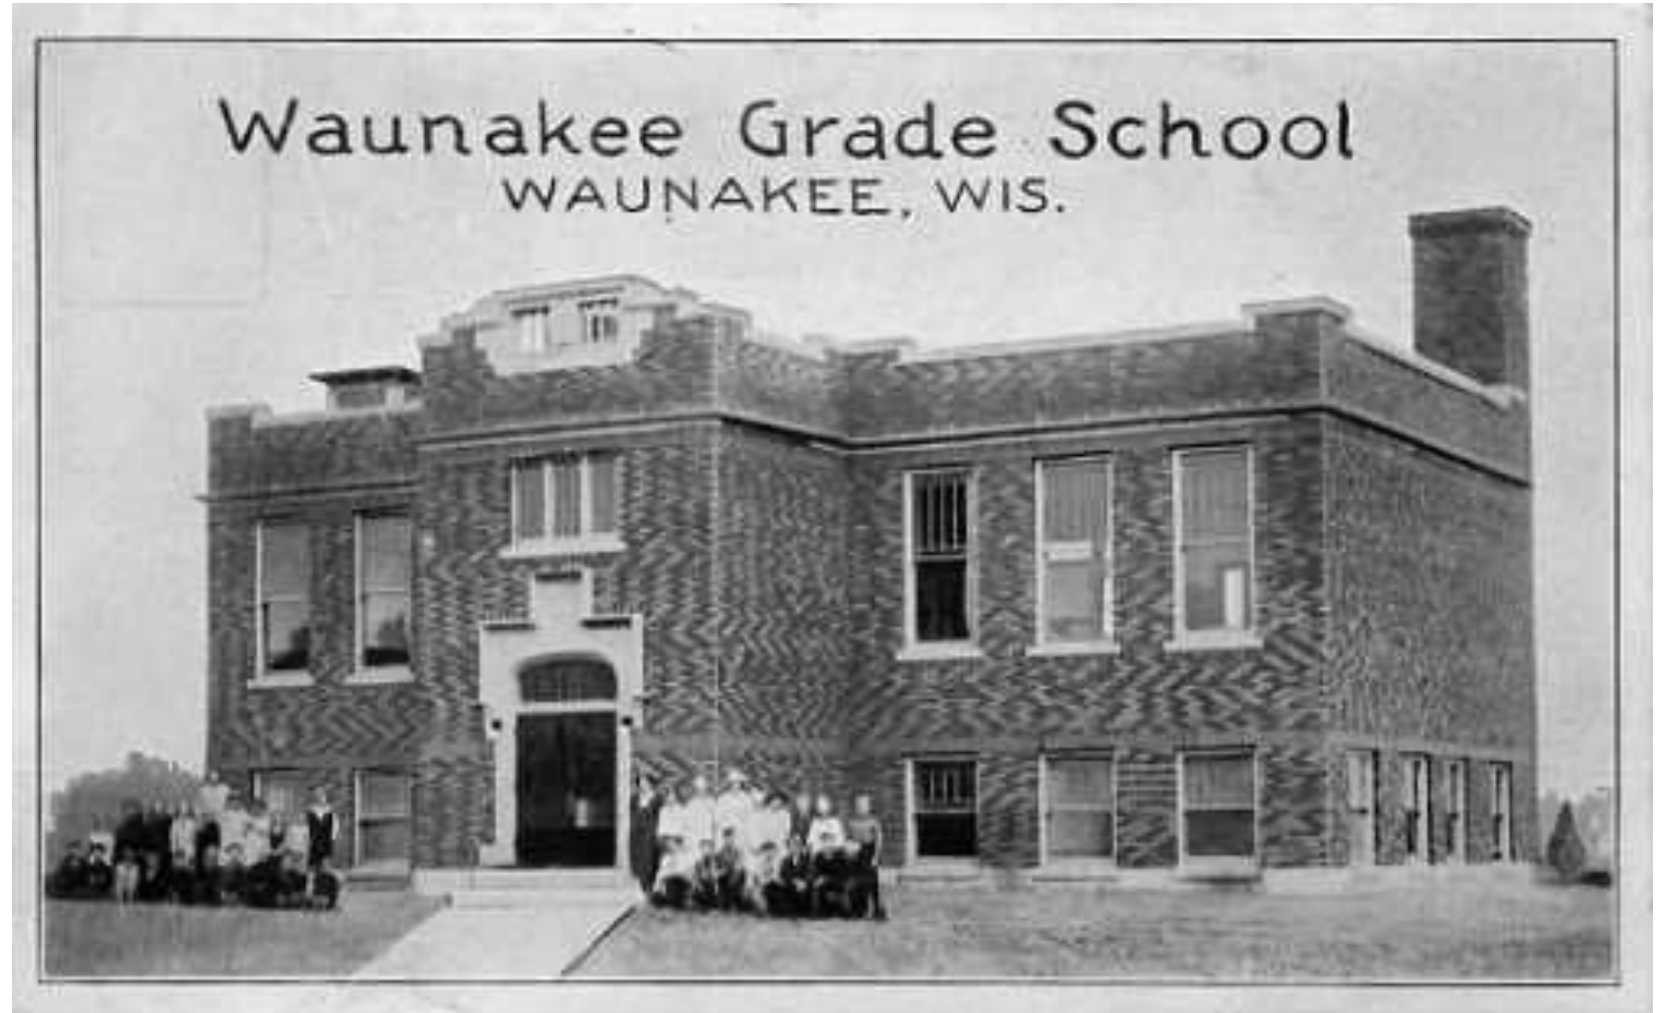

- The first Elementary School, a very small frame structure was located on Main St. where the Koltes Building was later built.

- The teacher was Miss Jones who later became Mrs. Jacob Buhlman.

- Source – Centennial History book - 1971

Second Elementary School – 1878 - 1922

- A larger two story school was built in 1878 at the corner of Second and West St.
- Cost - \$1480
- Mrs. L. Hood was principal and assistant principal was Miss Ella Salisbury
- Average attendance – 75 in 1885
- Sources – Wisconsin State Journal – 1879 and Centennial Book - 1971

1894

PEOPLE--Class Pictures

School: Waunakee Grade School, 212 W.
Bottom L to R: Second, Waunakee
(see back)

No.

Negative No. 14F-1

Photographer:

Date: 1917-1918

1917-18

1922 - West
and 2nd St.
School

1920 West + 2nd St - original

Waunakee Grade School – 1922 - 1956

- 2 story brick building with 2 classrooms on first floor, small gymnasium, kitchen and dining room in sublevel
- One classroom housed grades 1-4 and the other was the upper grades 5 – 8
- Cost - \$20,000
- This building was used as an elementary school until 1956 and then as classrooms for the high school which was built next door until its demolition in 1984.