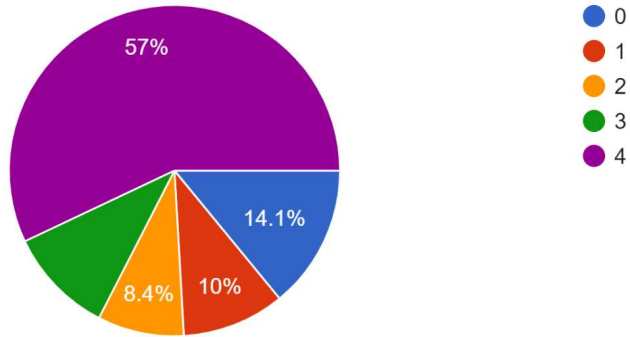

ELEMENTARY

How many days do you usually eat breakfast at school?

249 responses

How many days do you usually eat lunch at school?

249 responses

JH/HIGH SCHOOL

How many days a week do you usually eat school breakfast?