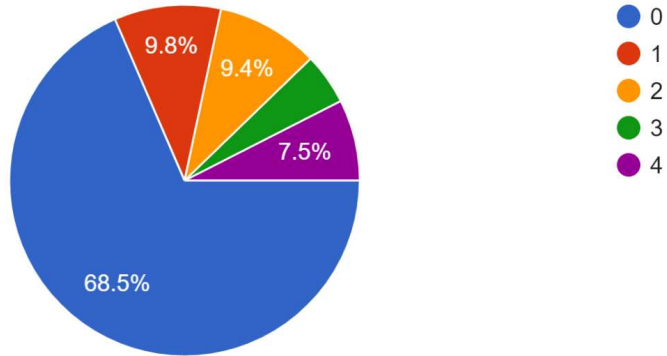

JH/HIGH SCHOOL

How many days a week do you usually eat school breakfast?

254 responses