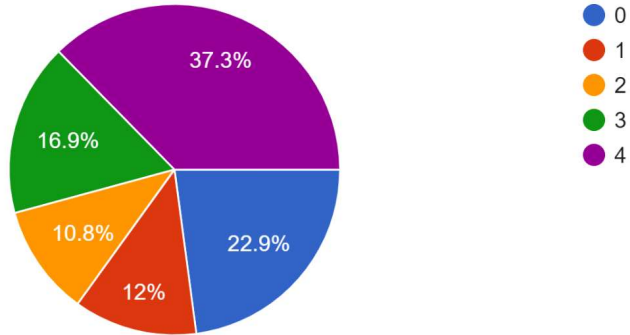

ELEMENTARY

How many days do you usually eat breakfast at school?

249 responses

How many days do you usually eat lunch at school?

249 responses

JH/HIGH SCHOOL

How many days a week do you usually eat school breakfast?