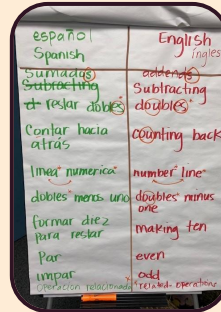

Academic
Achievement