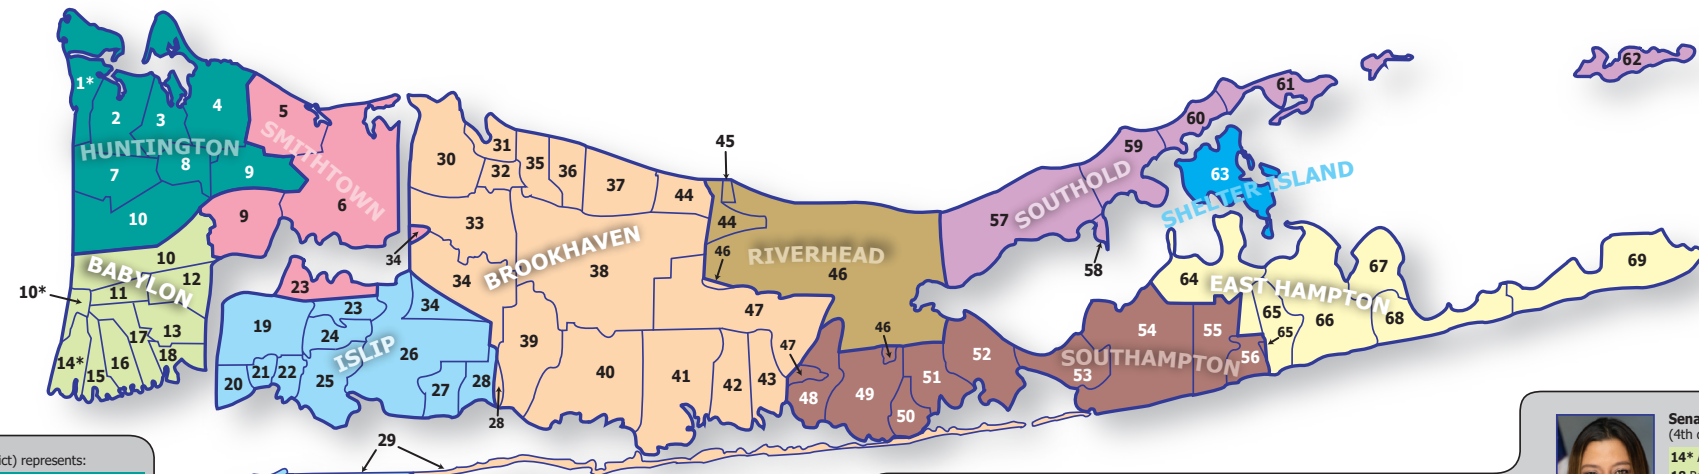

Suffolk County School District Delegate Facemap 2024

December 21, 2023

MEMBERS OF CONGRESS

Congressman Nick LaLota (R) (1st district) represents:

68 Amagansett UFSD	4 Northport-East Northport UFSD
55 Bridgehampton UFSD	61 Oysterponds UFSD
1* Cold Spring Harbor CSD	31 Port Jefferson UFSD
9 Commaack UFSD	50 Quogue UFSD
9 Commaack UFSD	48 Remsenburg-Speonk UFSD
32 Comsewogue UFSD	46 Riverhead CSD
66 East Hampton UFSD	46 Riverhead CSD
51 East Quogue	46 Riverhead CSD
47 Eastport-South Manor	37 Rocky Point UFSD
47 Eastport-South Manor	34 Sachem CSD
8 Elwood UFSD	34 Sachem CSD
29 Fire Island UFSD	34 Sachem CSD
29 Fire Island UFSD	64 Sag Harbor UFSD
60 Fishers Island UFSD	56 Sagaponack Common SD
60 Greenport UFSD	63 Shelter Island UFSD
10 Half Hollow Hills CSD	44 Shoreham-Wading River CSD
10 Half Hollow Hills CSD	44 Shoreham-Wading River CSD
52 Hampton Bays UFSD	6 Smithtown CSD
3 Harborfields CSD	40 South Country CSD
23 Hauppauge UFSD	7 South Huntington UFSD
23 Hauppauge UFSD	54 Southampton UFSD
2 Huntington UFSD	59 Southold UFSD
5 Kings Park CSD	67 Springs UFSD
45 Little Flower UFSD	30 Three Village CSD
38 Longwood CSD	53 Tuckahoe Common SD
57 Mattituck-Cutchogue UFSD	65 Wainscott Common SD
33 Middle Country CSD	65 Wainscott Common SD
36 Miller Place UFSD	49 Westhampton Beach UFSD
69 Montauk UFSD	
35 Mount Sinai UFSD	
58 New Suffolk Common SD	

Congressman Andrew Garbarino (R) (2nd district) represents:

14* Amityville UFSD	10 Half Hollow Hills CSD
18 Babylon UFSD	23 Hauppauge UFSD
21 Bay Shore UFSD	23 Hauppauge UFSD
28 Bayport-Blue Point UFSD	22 Islip UFSD
28 Bayport-Blue Point UFSD	16 Lindenhurst UFSD
19 Brentwood UFSD	38 Longwood CSD
42 Center Moriches UFSD	13 North Babylon UFSD
42 Central Islip UFSD	39 Patchogue-Medford UFSD
26 Connetquot CSD	46 Riverhead CSD
15 Copiague UFSD	46 Riverhead CSD
12 Deer Park UFSD	46 Riverhead CSD
66 East Hampton UFSD	34 Sachem CSD
25 East Islip UFSD	34 Sachem CSD
43 East Moriches UFSD	34 Sachem CSD
47 Eastport-South Manor UFSD	27 Sayville UFSD
47 Eastport-South Manor UFSD	40 South Country CSD
10* Farmingdale UFSD	17 West Babylon UFSD
29 Fire Island UFSD	20 West Islip UFSD
29 Fire Island UFSD	41 William Floyd UFSD
10 Half Hollow Hills CSD	11 Wyandanch UFSD

Third Congressional District

1* Cold Spring Harbor CSD
10* Farmingdale UFSD