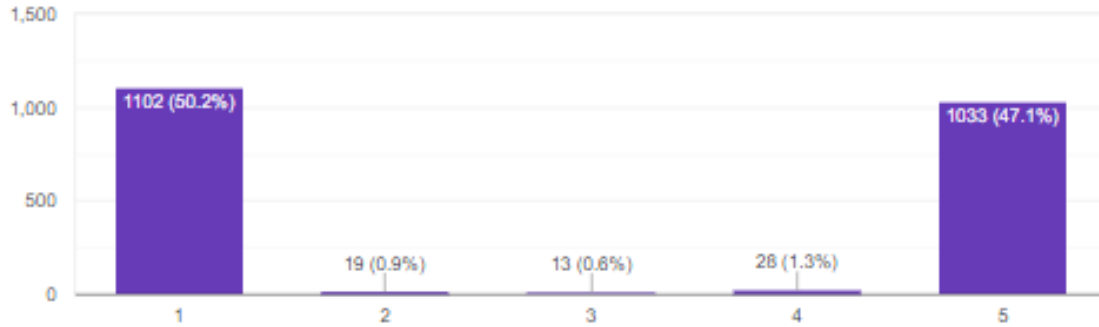

How much do you agree that the map in Scenario 5 meets your needs and those of the community? (1 is Strongly Disagree, 5 is Strongly Agree)

[Copy](#)

2,195 responses