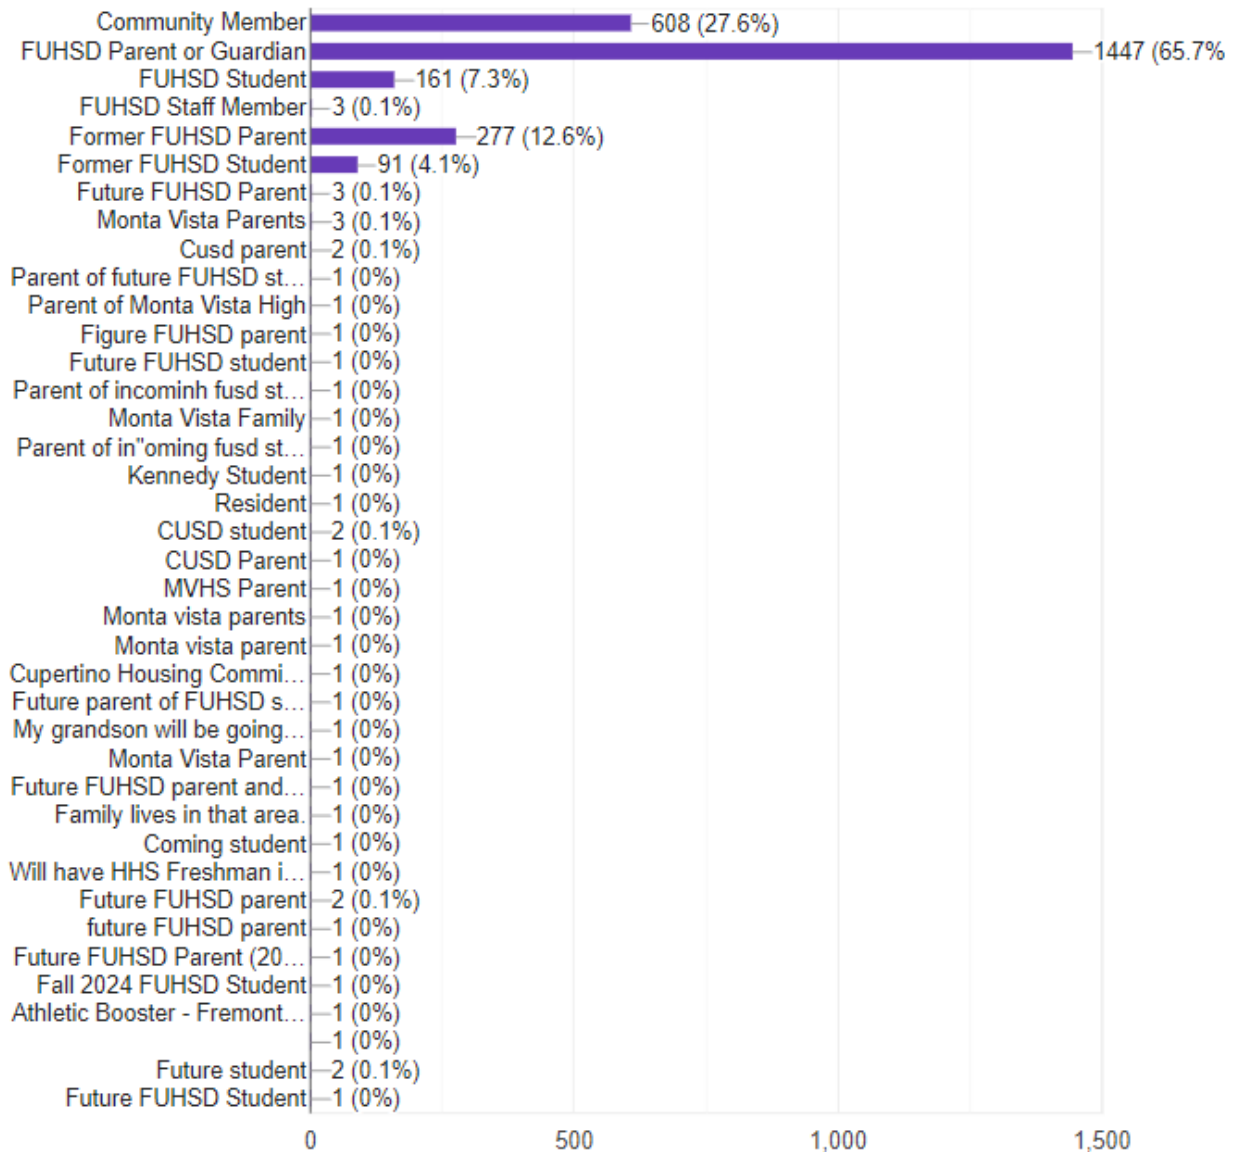

[Copy](#)

168 responses

FUHSD Trustee Area Input Questionnaire: Second Set of Draft Map Scenarios (English)

2204 responses

Please mark the boxes below that best describe you.

 Copy

2,204 responses

How much do you agree that the map in Scenario 5 meets your needs and those of the community? (1 is Strongly Disagree, 5 is Strongly Agree)