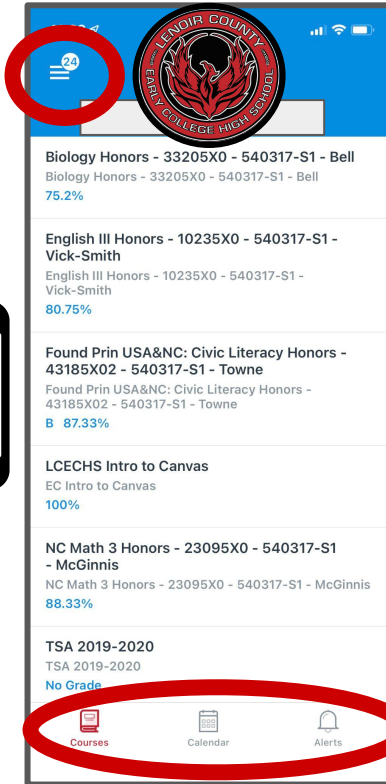

CANVAS PARENT PORTAL

 Account	Set Notifications, See who you are observing
 Dashboard	See all of your student's current classes
 Courses	See all of your student's classes both current and past
 Calendar	Calendar view of all courses and associated due dates
 Inbox	Communication with and from teachers