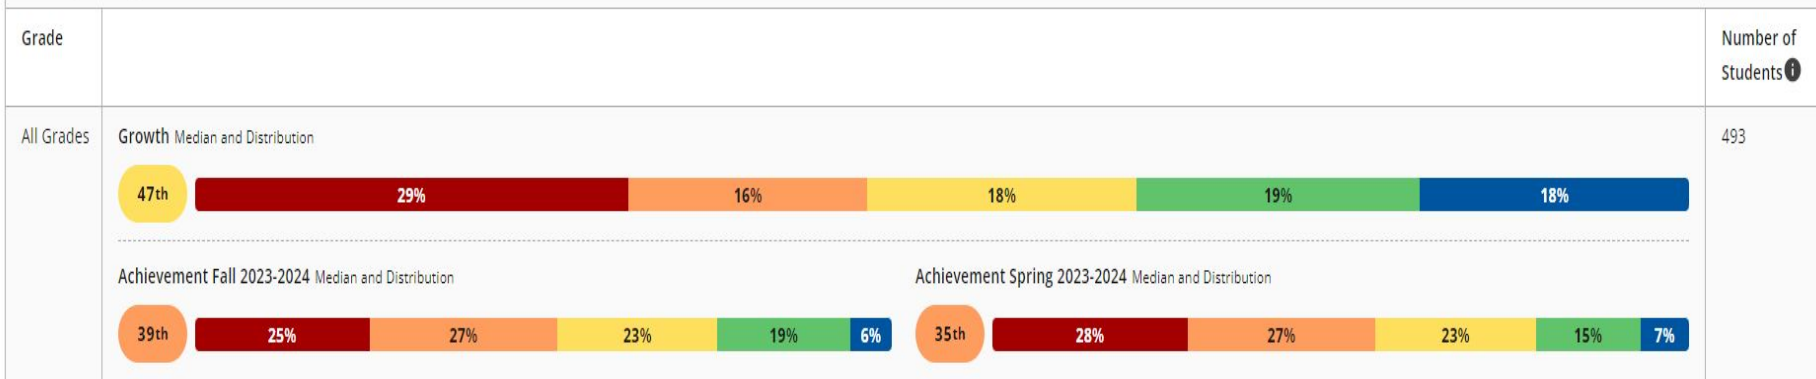

NWEA READING: FALL TO SPRING COMPARISON

Del Sur

School Profile

Growth and Achievement Overview

Del Sur | Reading

Percentiles Key ● 1st - 20th ● 21st - 40th ● 41st - 60th ● 61st - 80th ● >80th

Rostered Spring 2023-2024
Tested Fall 2023-2024 - Spring 2023-2024

[More information about this chart.](#) ▾