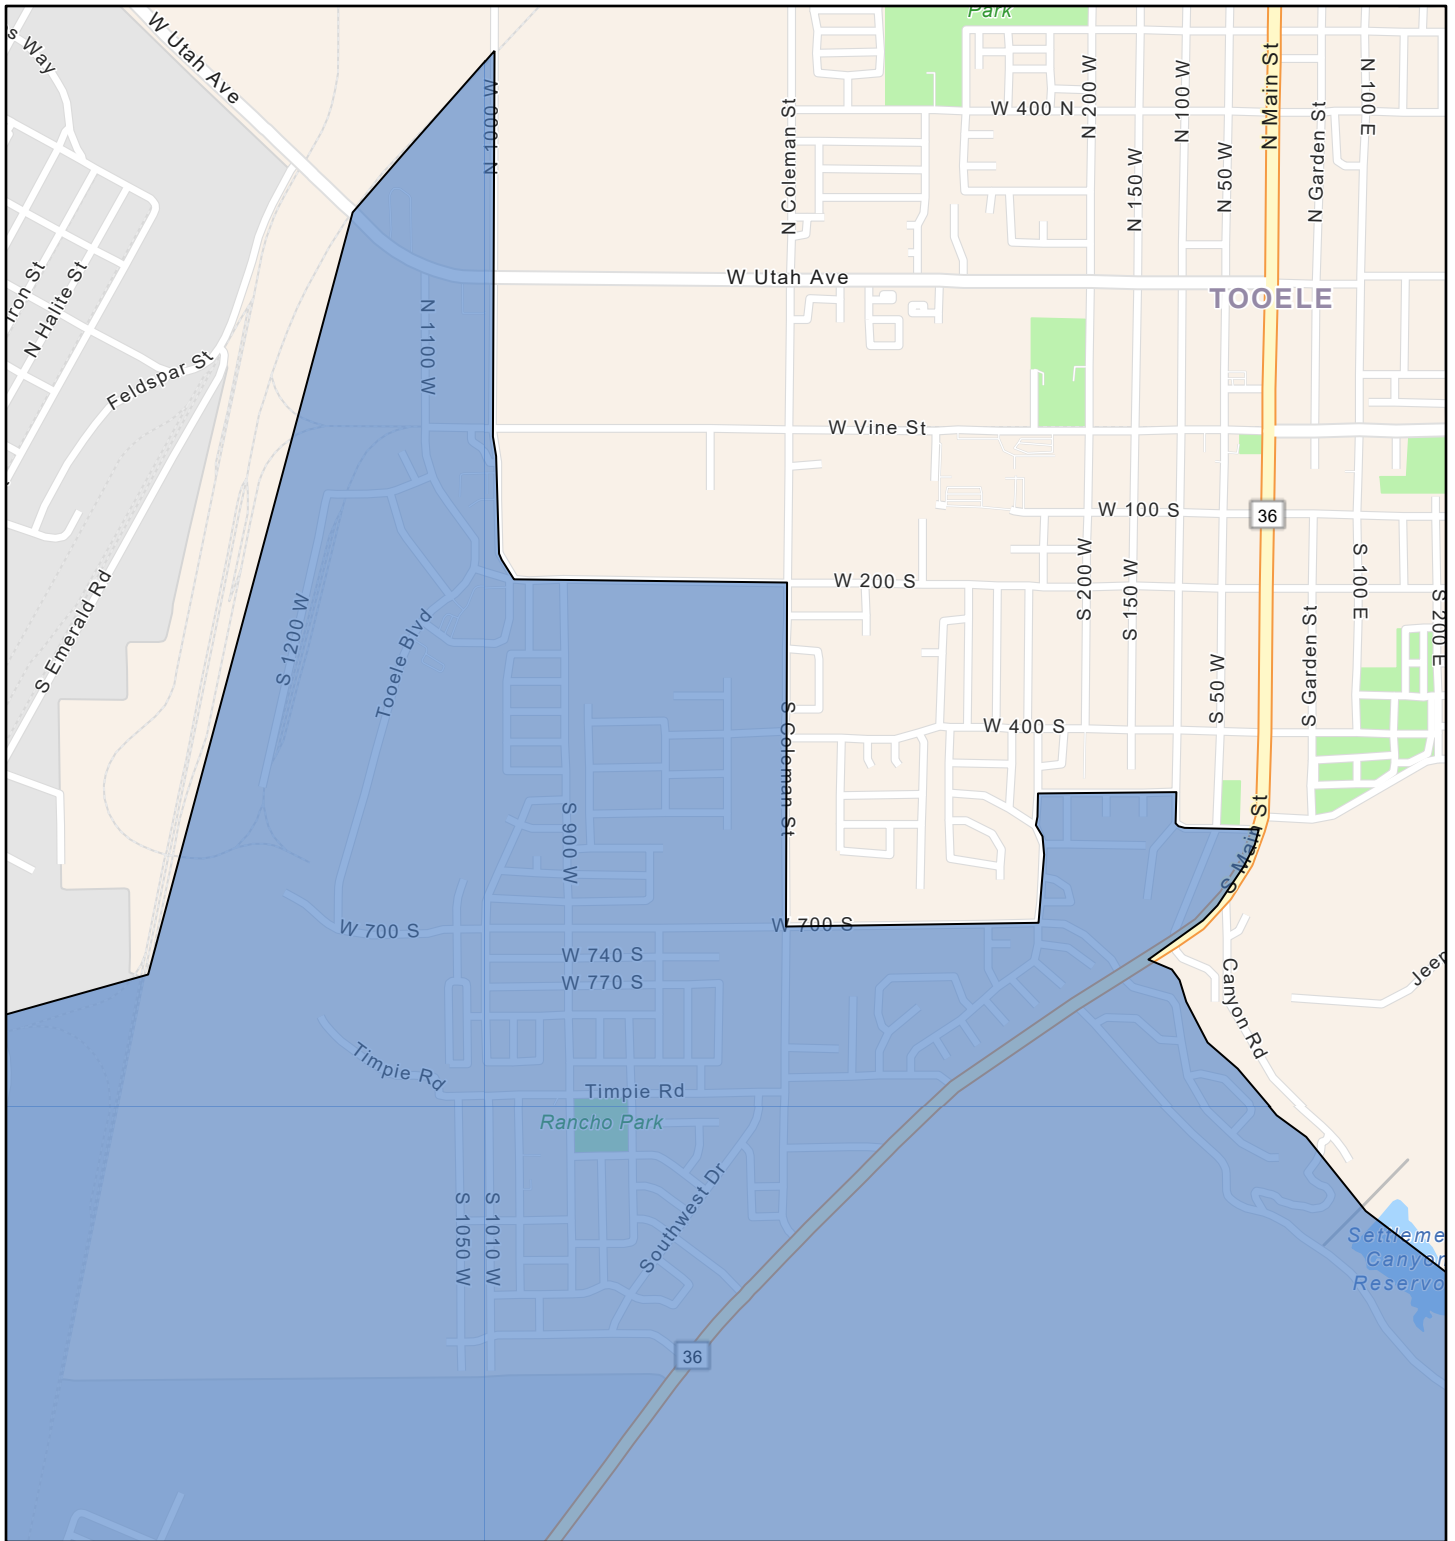

# Settlement Canyon Elementary School

1/17/2023

1:27,531