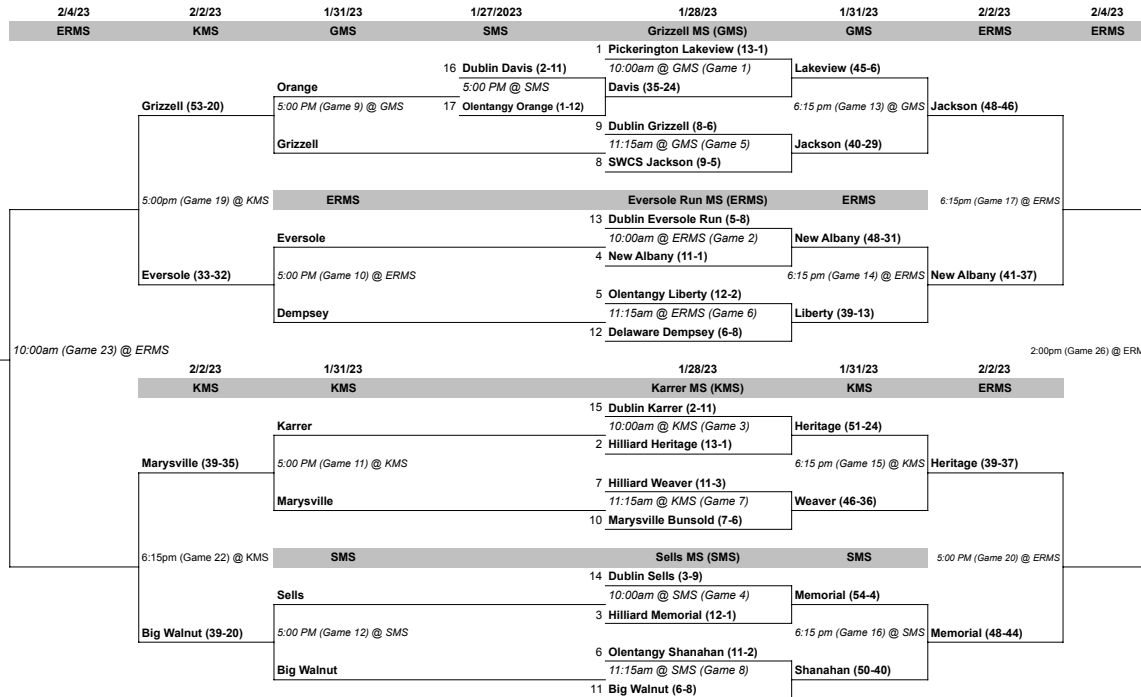

**DUBLIN INVITATIONAL BASKETBALL TOURNAMENT**

2023

DMS:	DAVIS MS	2400 Sutter Parkway, Dublin, Ohio 43016
ERMS:	EVERSOLE RUN MS	9015 Gardenia Drive, Plain City, Ohio 43064
GMS:	GRIZZELL MS	8705 Avery Road, Dublin, Ohio 43017
KMS:	KARRER MS	7245 Tulleymore Drive, Dublin, Ohio 43016
SMS:	SELLS MS	150 West Bridge Street, Dublin, Ohio 43017