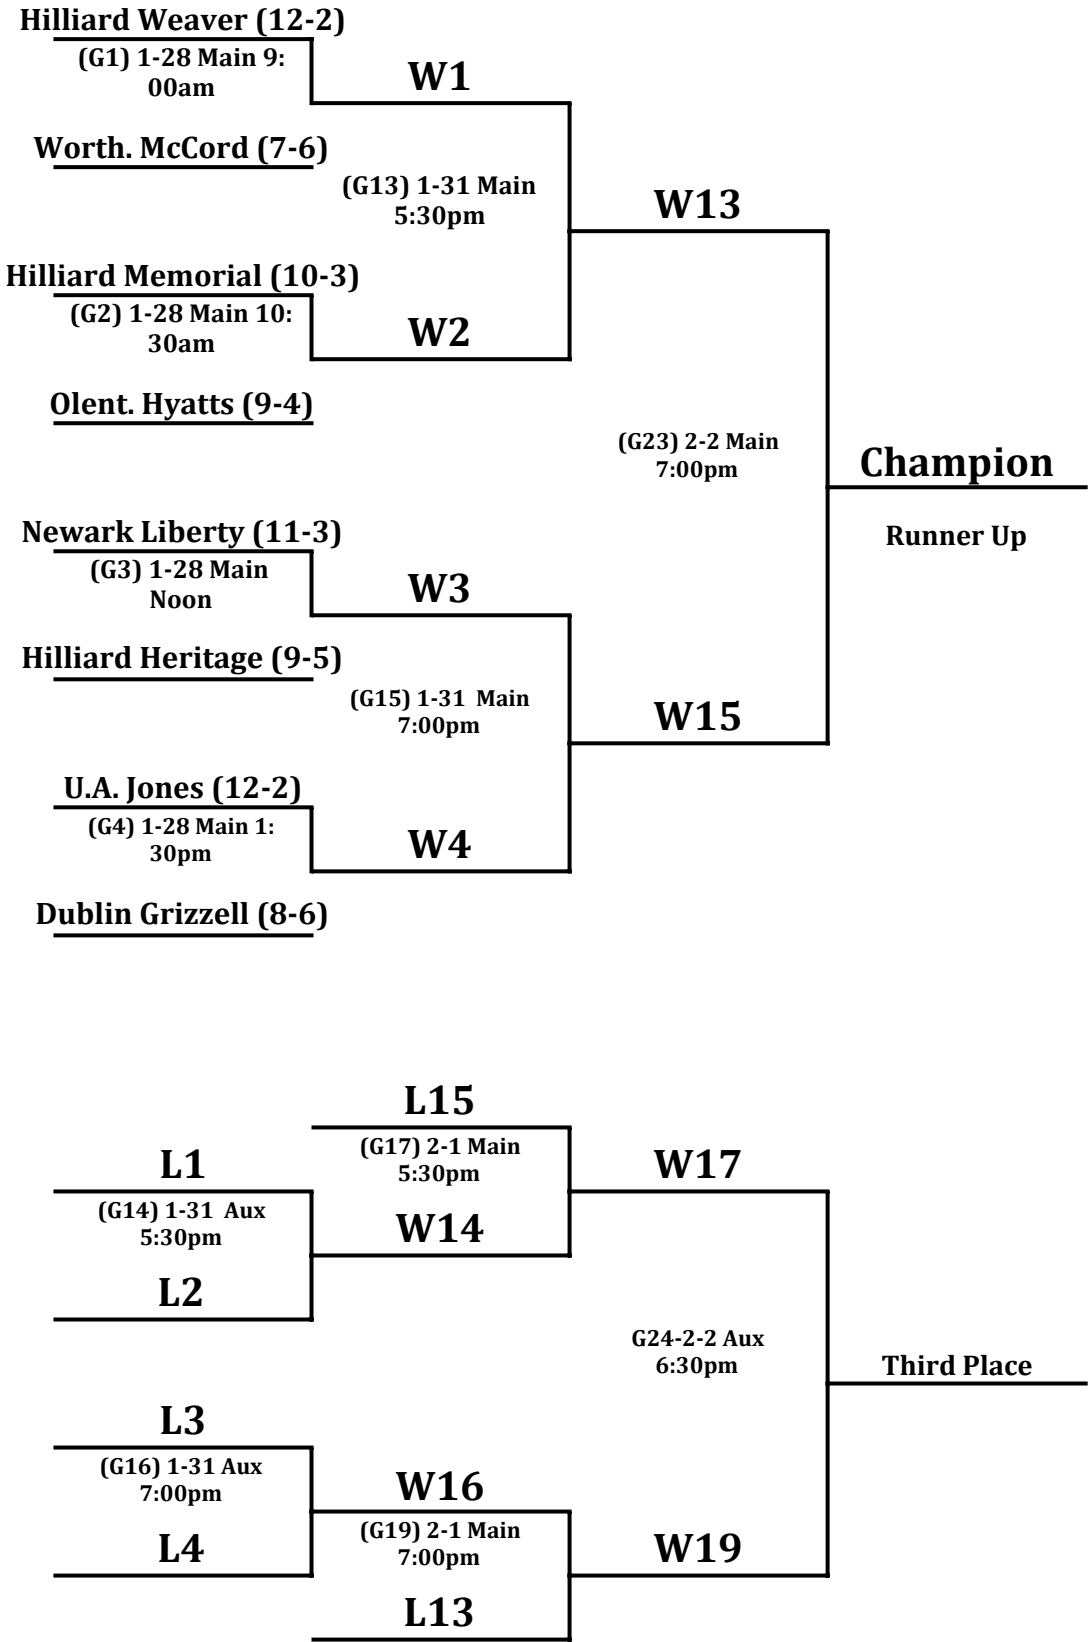

# 2023 Hilliard Memorial 8th Gra

## Blue BRACKET 1-8 seeds

# de Girls PAW Tournament