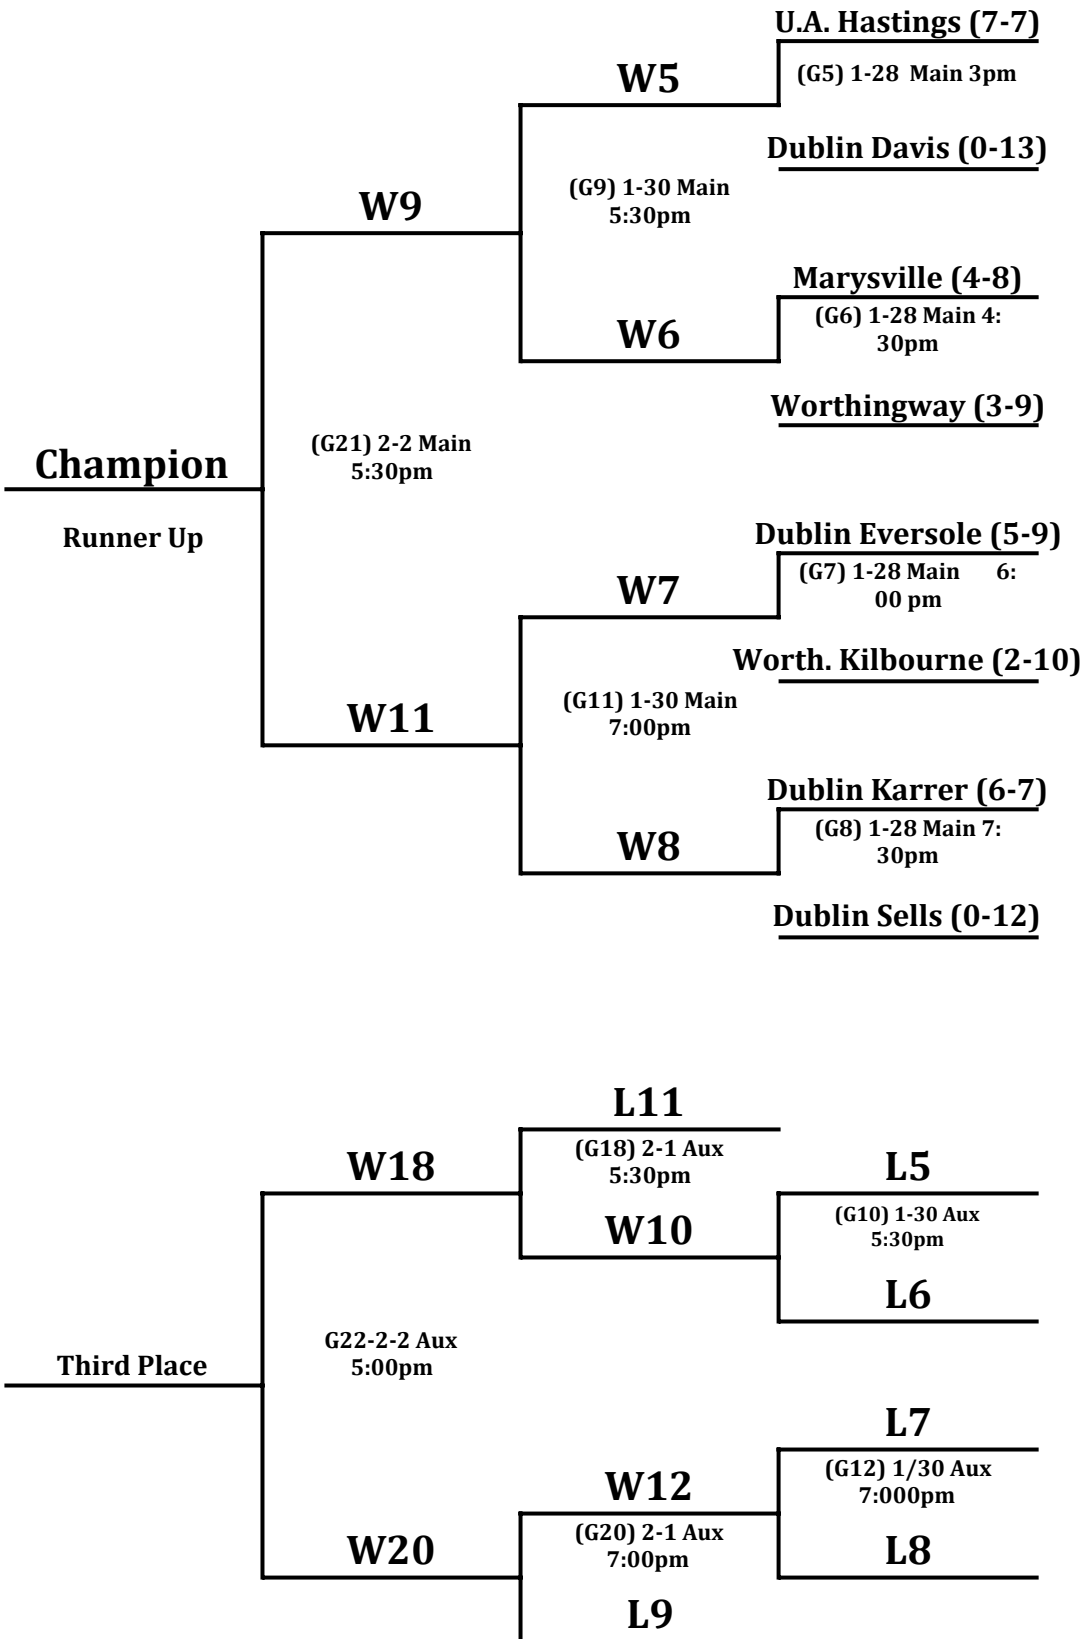

de Girls PAW Tournament

Silver BRACKET 9-16 seeds