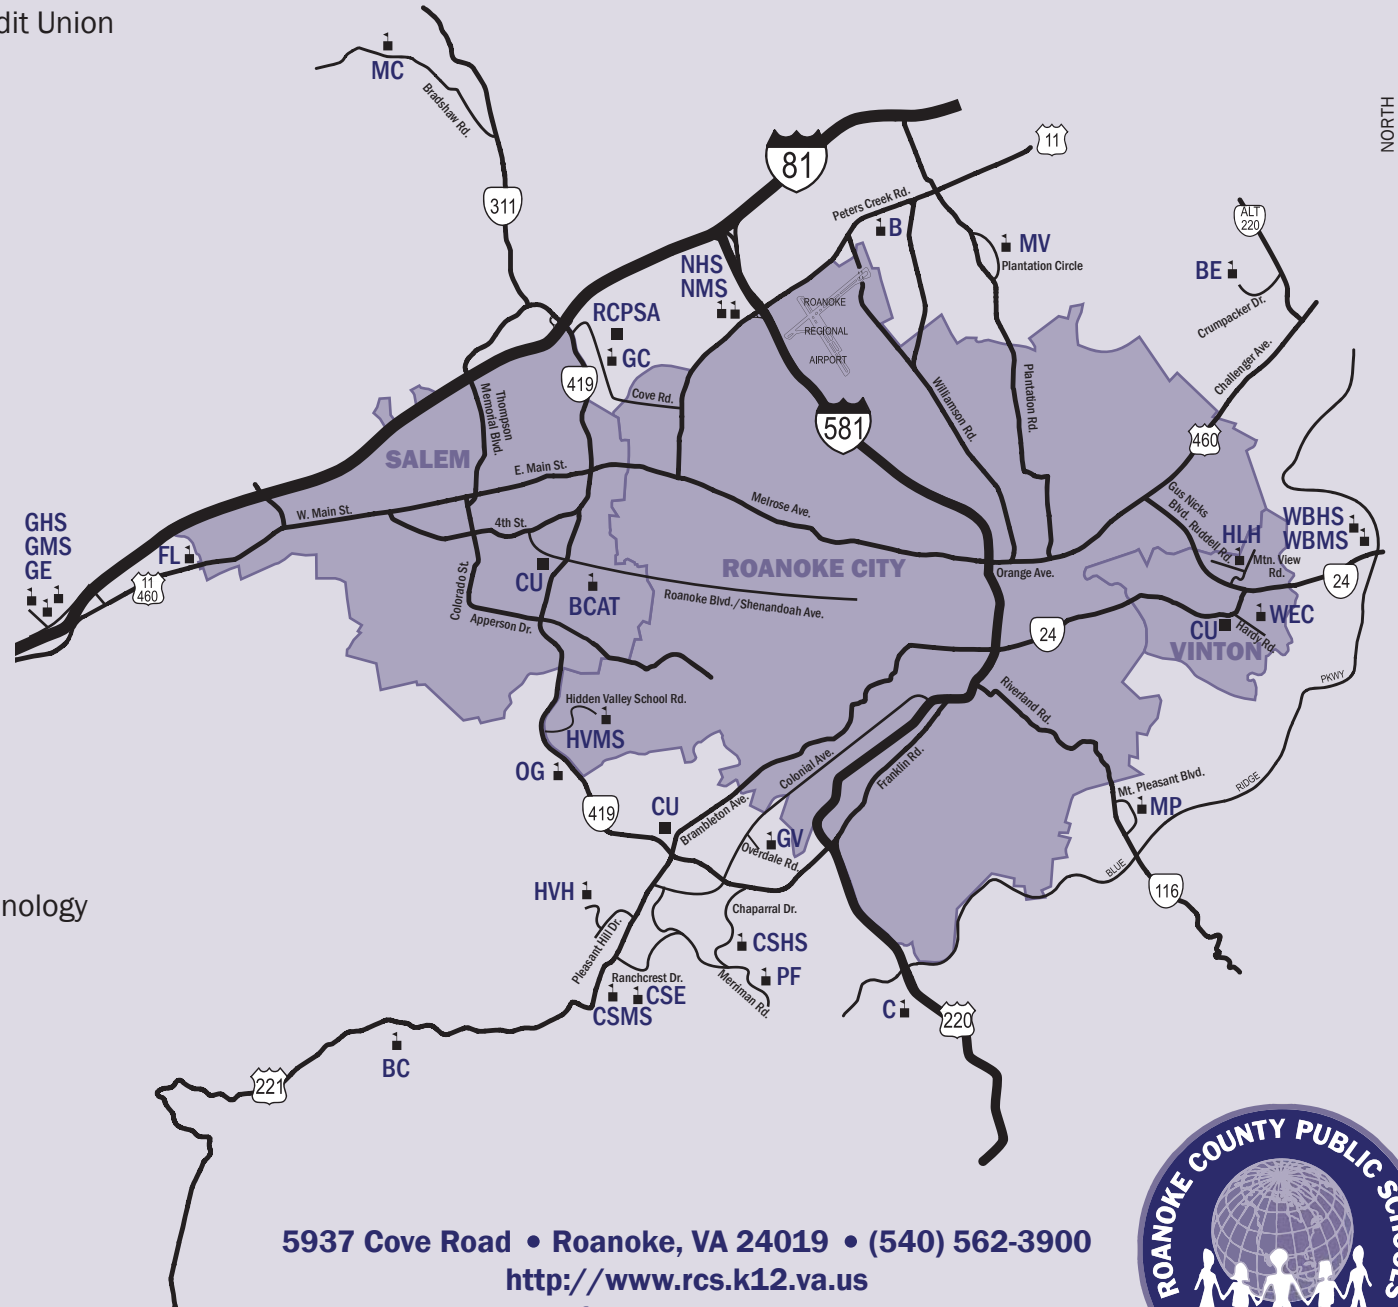

BUSINESS OFFICES

RCPSA Roanoke County Public Schools Administration
CU Roanoke County Schools Credit Union

ROANOKE COUNTY PUBLIC SCHOOLS

ELEMENTARY SCHOOLS

BC Back Creek Elementary
BE Bonsack Elementary
B Burlington Elementary
CSE Cave Spring Elementary
C Clearbrook Elementary
FL Fort Lewis Elementary
GC Glen Cove Elementary
GE Glenvar Elementary
GV Green Valley Elementary
HLH Herman L. Horn Elementary
MC Mason's Cove Elementary
MP Mount Pleasant Elementary
MV Mountain View Elementary
OG Oak Grove Elementary
PF Penn Forest Elementary
WEC W.E. Cundiff Elementary

5937 Cove Road • Roanoke, VA 24019 • (540) 562-3900

<http://www.rcs.k12.va.us>

“Learning for All, Whatever it Takes”

DISTANCE FROM ROANOKE TO SURROUNDING AREAS

Baltimore, MD	275 miles
Blacksburg, VA	35 miles
Bristol, VA	150 miles
Charleston, WV	180 miles
Charlotte, NC	197 miles
Charlottesville, VA	125 miles
Fredericksburg, VA	175 miles
Greensboro, NC	100 miles
Harrisonburg, VA	112 miles
Lexington, VA	55 miles
Lynchburg, VA	55 miles
Martinsville, VA	51 miles
Pittsburgh, PA	335 miles
Raleigh, NC	167 miles
Richmond, VA	187 miles
Virginia Beach, VA	295 miles
Washington, DC	240 miles
Williamsburg, VA	240 miles
Winchester, VA	180 miles
Wytheville, VA	80 miles