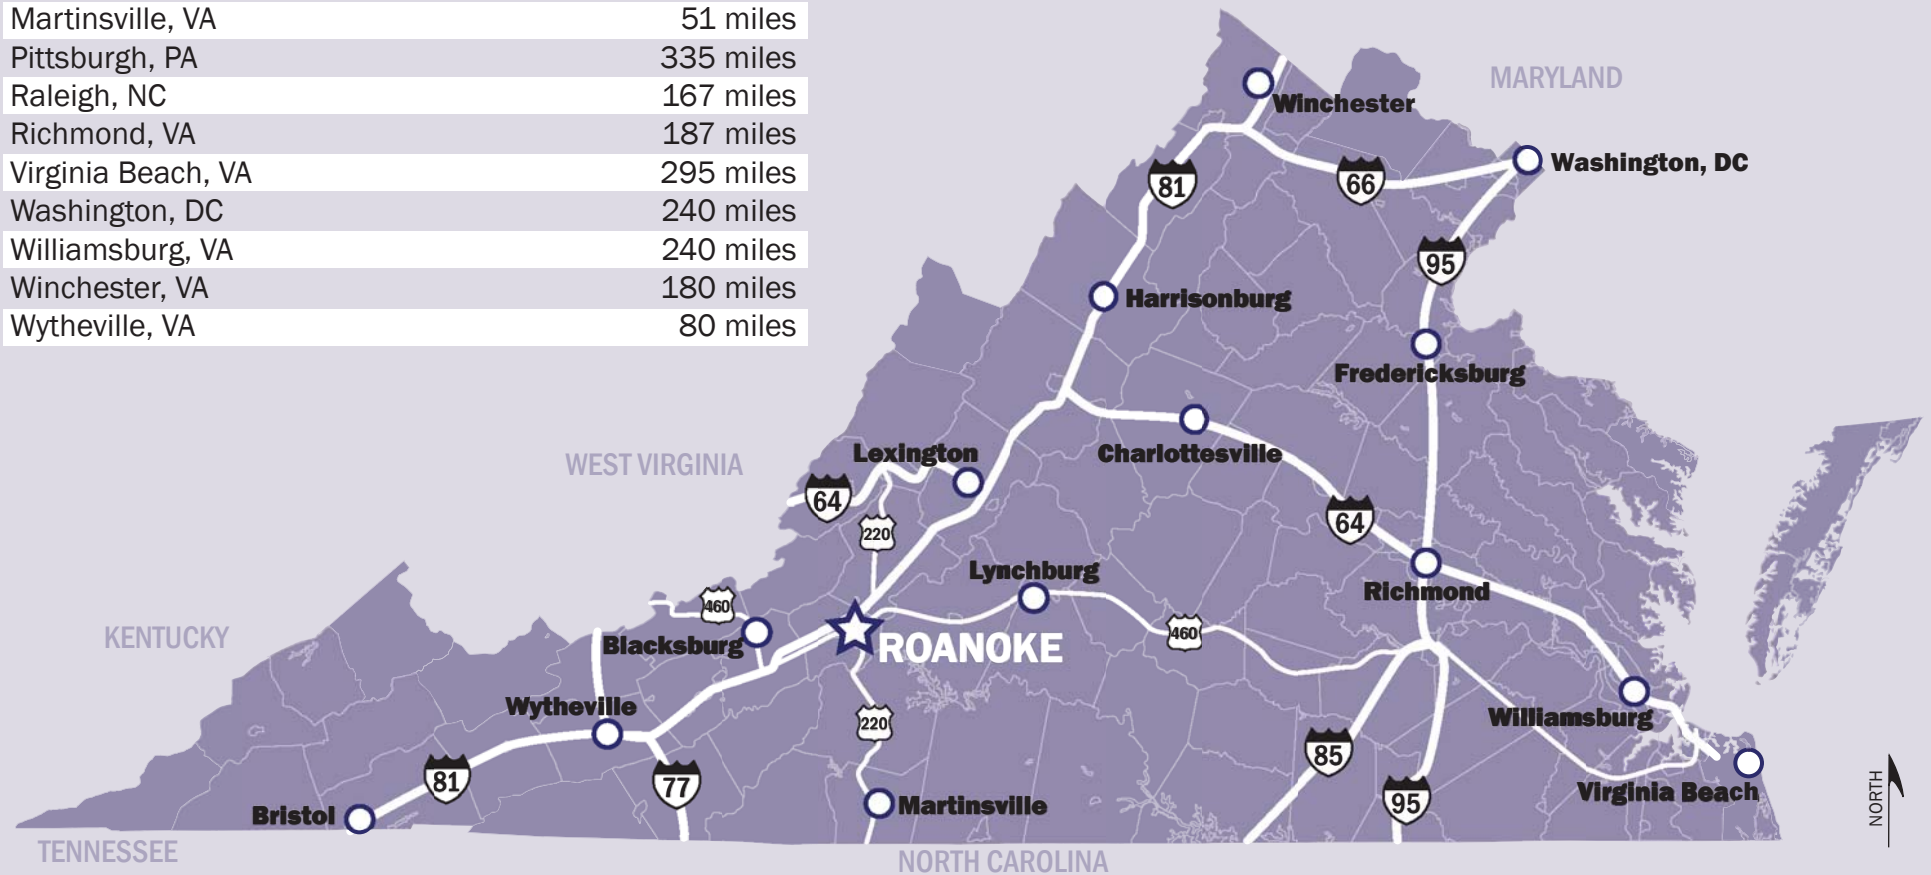

5937 Cove Road • Roanoke, VA 24019 • (540) 562-3900

<http://www.rcs.k12.va.us>

“Learning for All, Whatever it Takes”

DISTANCE FROM ROANOKE TO SURROUNDING AREAS

Baltimore, MD	275 miles
Blacksburg, VA	35 miles
Bristol, VA	150 miles
Charleston, WV	180 miles
Charlotte, NC	197 miles
Charlottesville, VA	125 miles
Fredericksburg, VA	175 miles
Greensboro, NC	100 miles
Harrisonburg, VA	112 miles
Lexington, VA	55 miles
Lynchburg, VA	55 miles
Martinsville, VA	51 miles
Pittsburgh, PA	335 miles
Raleigh, NC	167 miles
Richmond, VA	187 miles
Virginia Beach, VA	295 miles
Washington, DC	240 miles
Williamsburg, VA	240 miles
Winchester, VA	180 miles
Wytheville, VA	80 miles