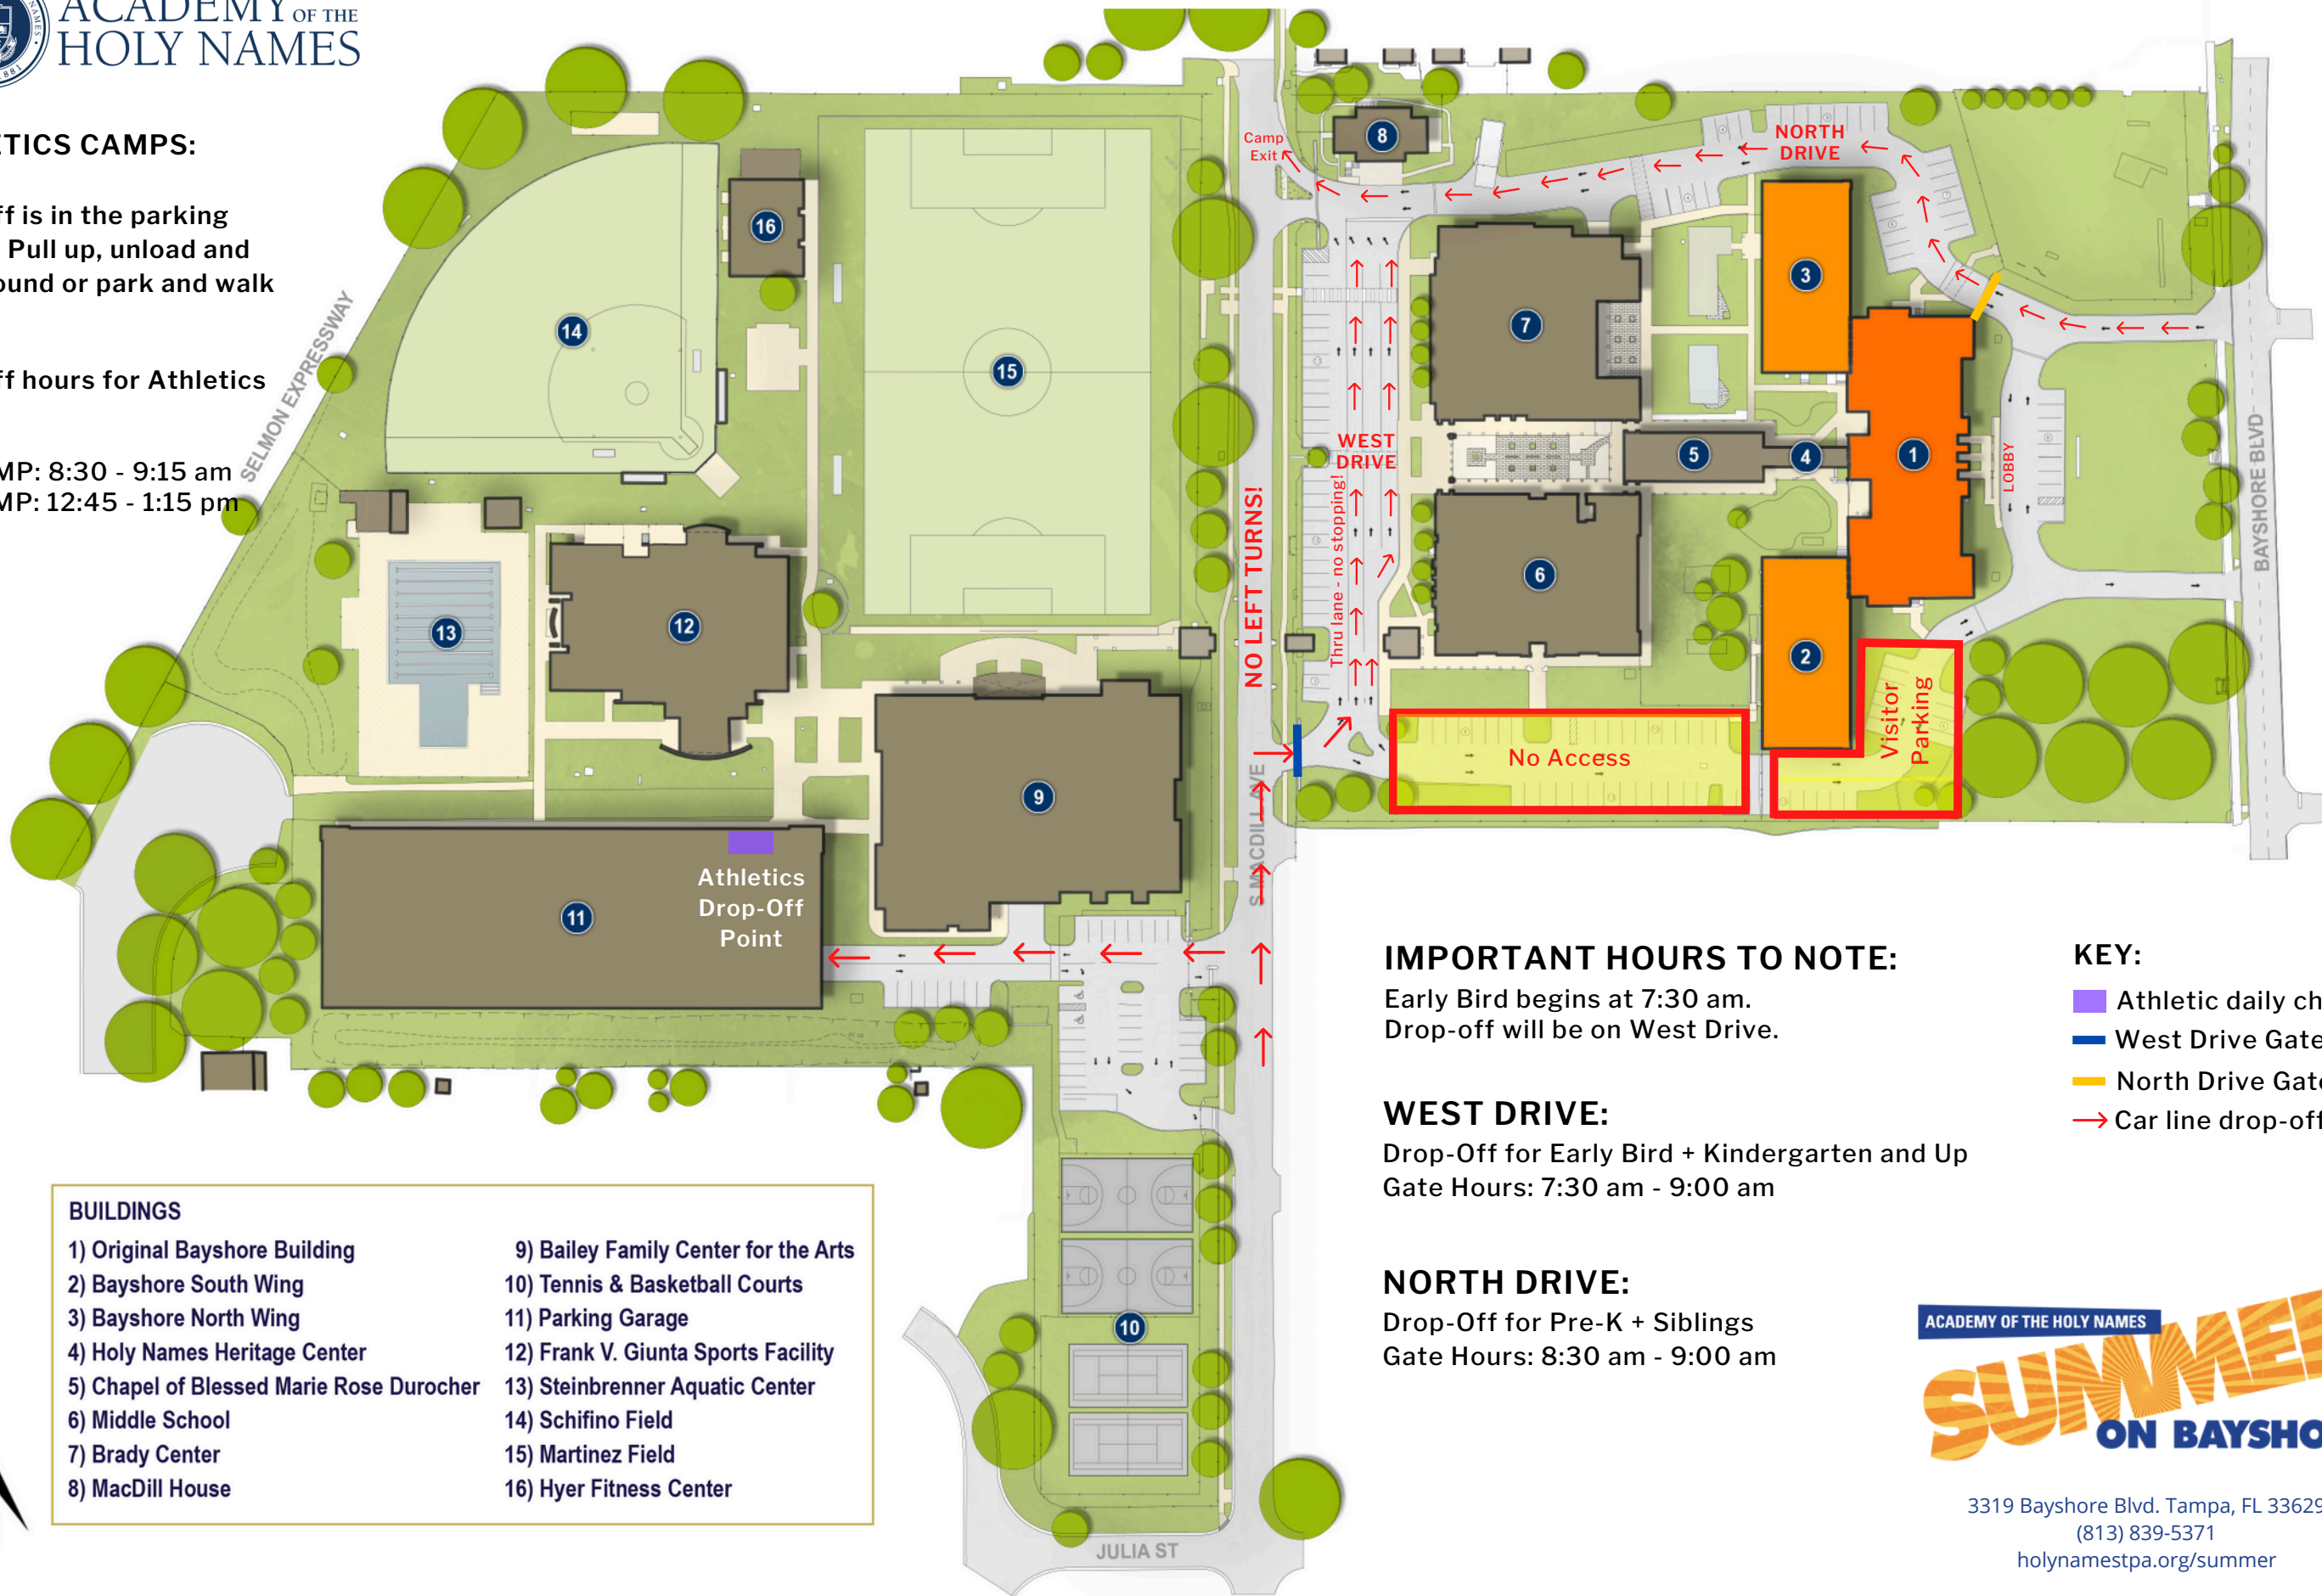

2024 CAMP DROP-OFF

ATHLETICS CAMPS:

Drop-off is in the parking garage. Pull up, unload and turn around or park and walk up.

Drop-off hours for Athletics camps:

AM CAMP: 8:30 - 9:15 am
PM CAMP: 12:45 - 1:15 pm

BUILDINGS

- | | |
|--|--------------------------------------|
| 1) Original Bayshore Building | 9) Bailey Family Center for the Arts |
| 2) Bayshore South Wing | 10) Tennis & Basketball Courts |
| 3) Bayshore North Wing | 11) Parking Garage |
| 4) Holy Names Heritage Center | 12) Frank V. Giunta Sports Facility |
| 5) Chapel of Blessed Marie Rose Durocher | 13) Steinbrenner Aquatic Center |
| 6) Middle School | 14) Schifino Field |
| 7) Brady Center | 15) Martinez Field |
| 8) MacDill House | 16) Hyer Fitness Center |

IMPORTANT HOURS TO NOTE:

Early Bird begins at 7:30 am.
Drop-off will be on West Drive.

WEST DRIVE:

Drop-Off for Early Bird + Kindergarten and Up
Gate Hours: 7:30 am - 9:00 am

NORTH DRIVE:

Drop-Off for Pre-K + Siblings
Gate Hours: 8:30 am - 9:00 am

KEY:

- Athletic daily check-in
- West Drive Gate
- North Drive Gate
- Car line drop-off

3319 Bayshore Blvd. Tampa, FL 33629
(813) 839-5371
holynamespa.org/summer