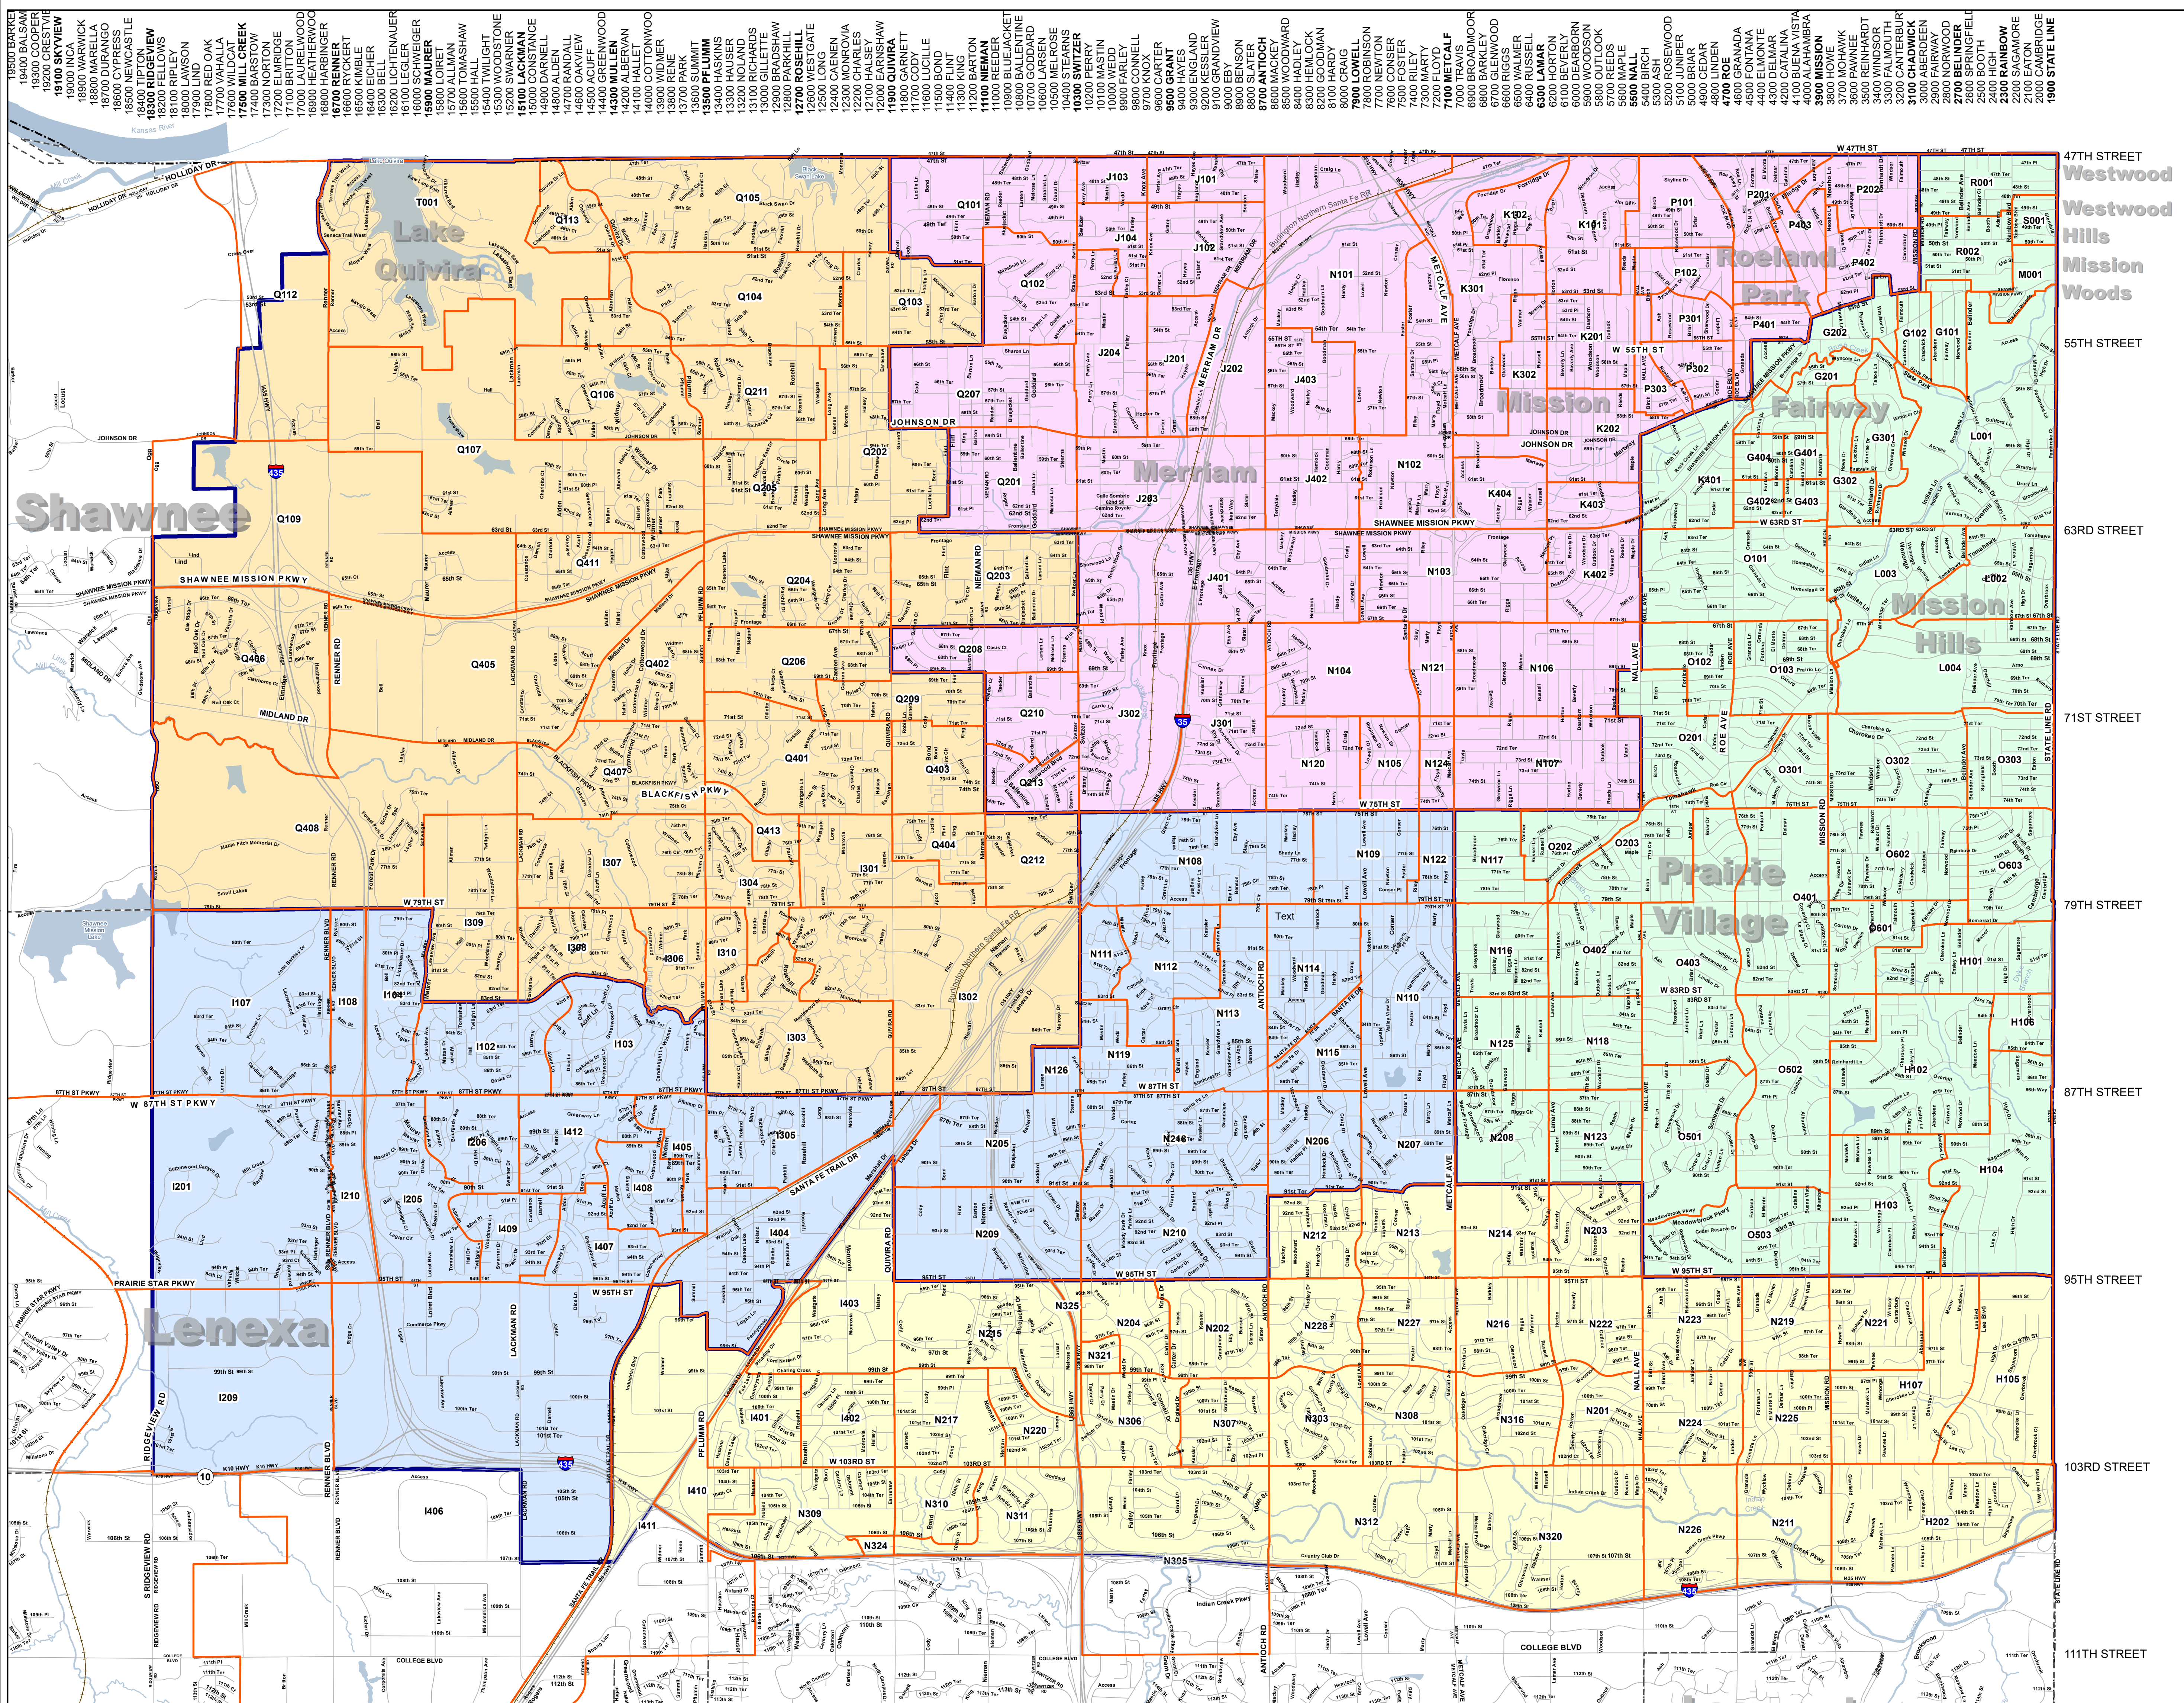

SHAWNEE MISSION USD 512

BOARD MEMBER DISTRICTS

Date: 3/21/2024

JOHNSON COUNTY
KANSAS
Election Office
2101 E. Kansas City Road, Olathe, Kansas 66061
913-715-6800 | www.jocoelection.org
@jocoelection | F/jocoelection

LEGEND

- CITY BOUNDARY
- VOTING PRECINCTS

BOARD MEMBER DISTRICTS

- NORTH
- EAST
- SOUTH
- WEST
- NORTHWEST

JOHNSON COUNTY
KANSAS
AIMS GIS & Mapping