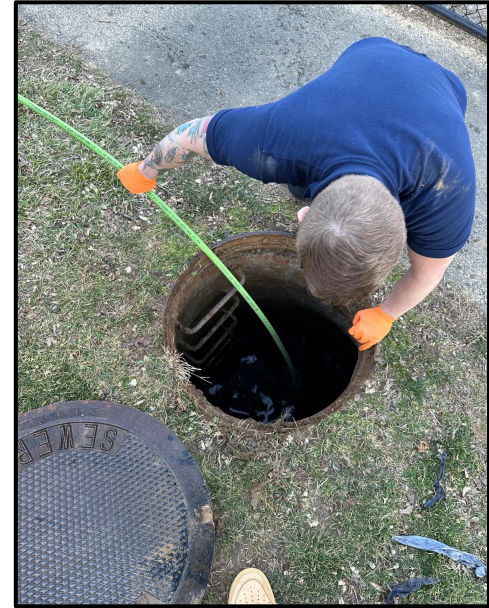

Kitchen Improvements

Cheltenham High School

Elkins Park School

Kitchen Improvement Project

The kitchen area has several exposed conduit lines that needed to be addressed due to health and safety violations

Elkins Park School

- The sewer line in the rear of the building was jetted due to an excessive clog
- This line has been completely cleared and is functioning properly

Cheltenham High School

Shed Replacement