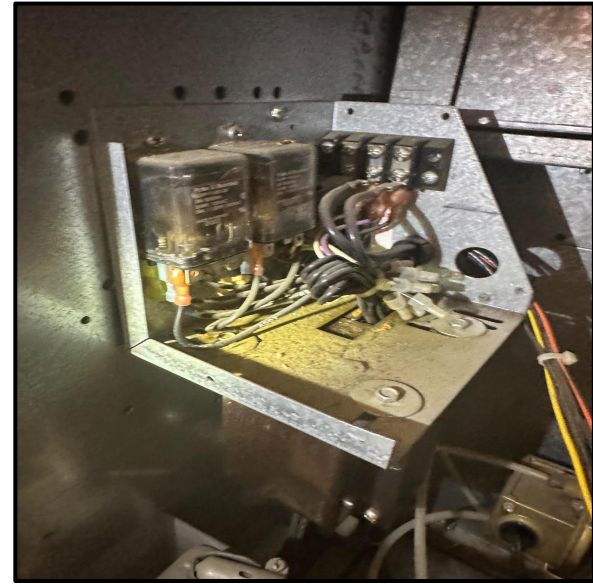

Cheltenham High School

Fire Alarm Event

- The unit ventilator overheated which caused excessive smoke on the second floor of the building
- The fire alarm was activated and the building was evacuated

Cheltenham High School

Kitchen Improvements

Cheltenham High School

Elkins Park School

Kitchen Improvement Project

The kitchen area has several exposed conduit lines that needed to be addressed due to health and safety violations

Elkins Park School

- The sewer line in the rear of the building was jetted due to an excessive clog
- This line has been completely cleared and is functioning properly

Cheltenham High School

Shed Replacement