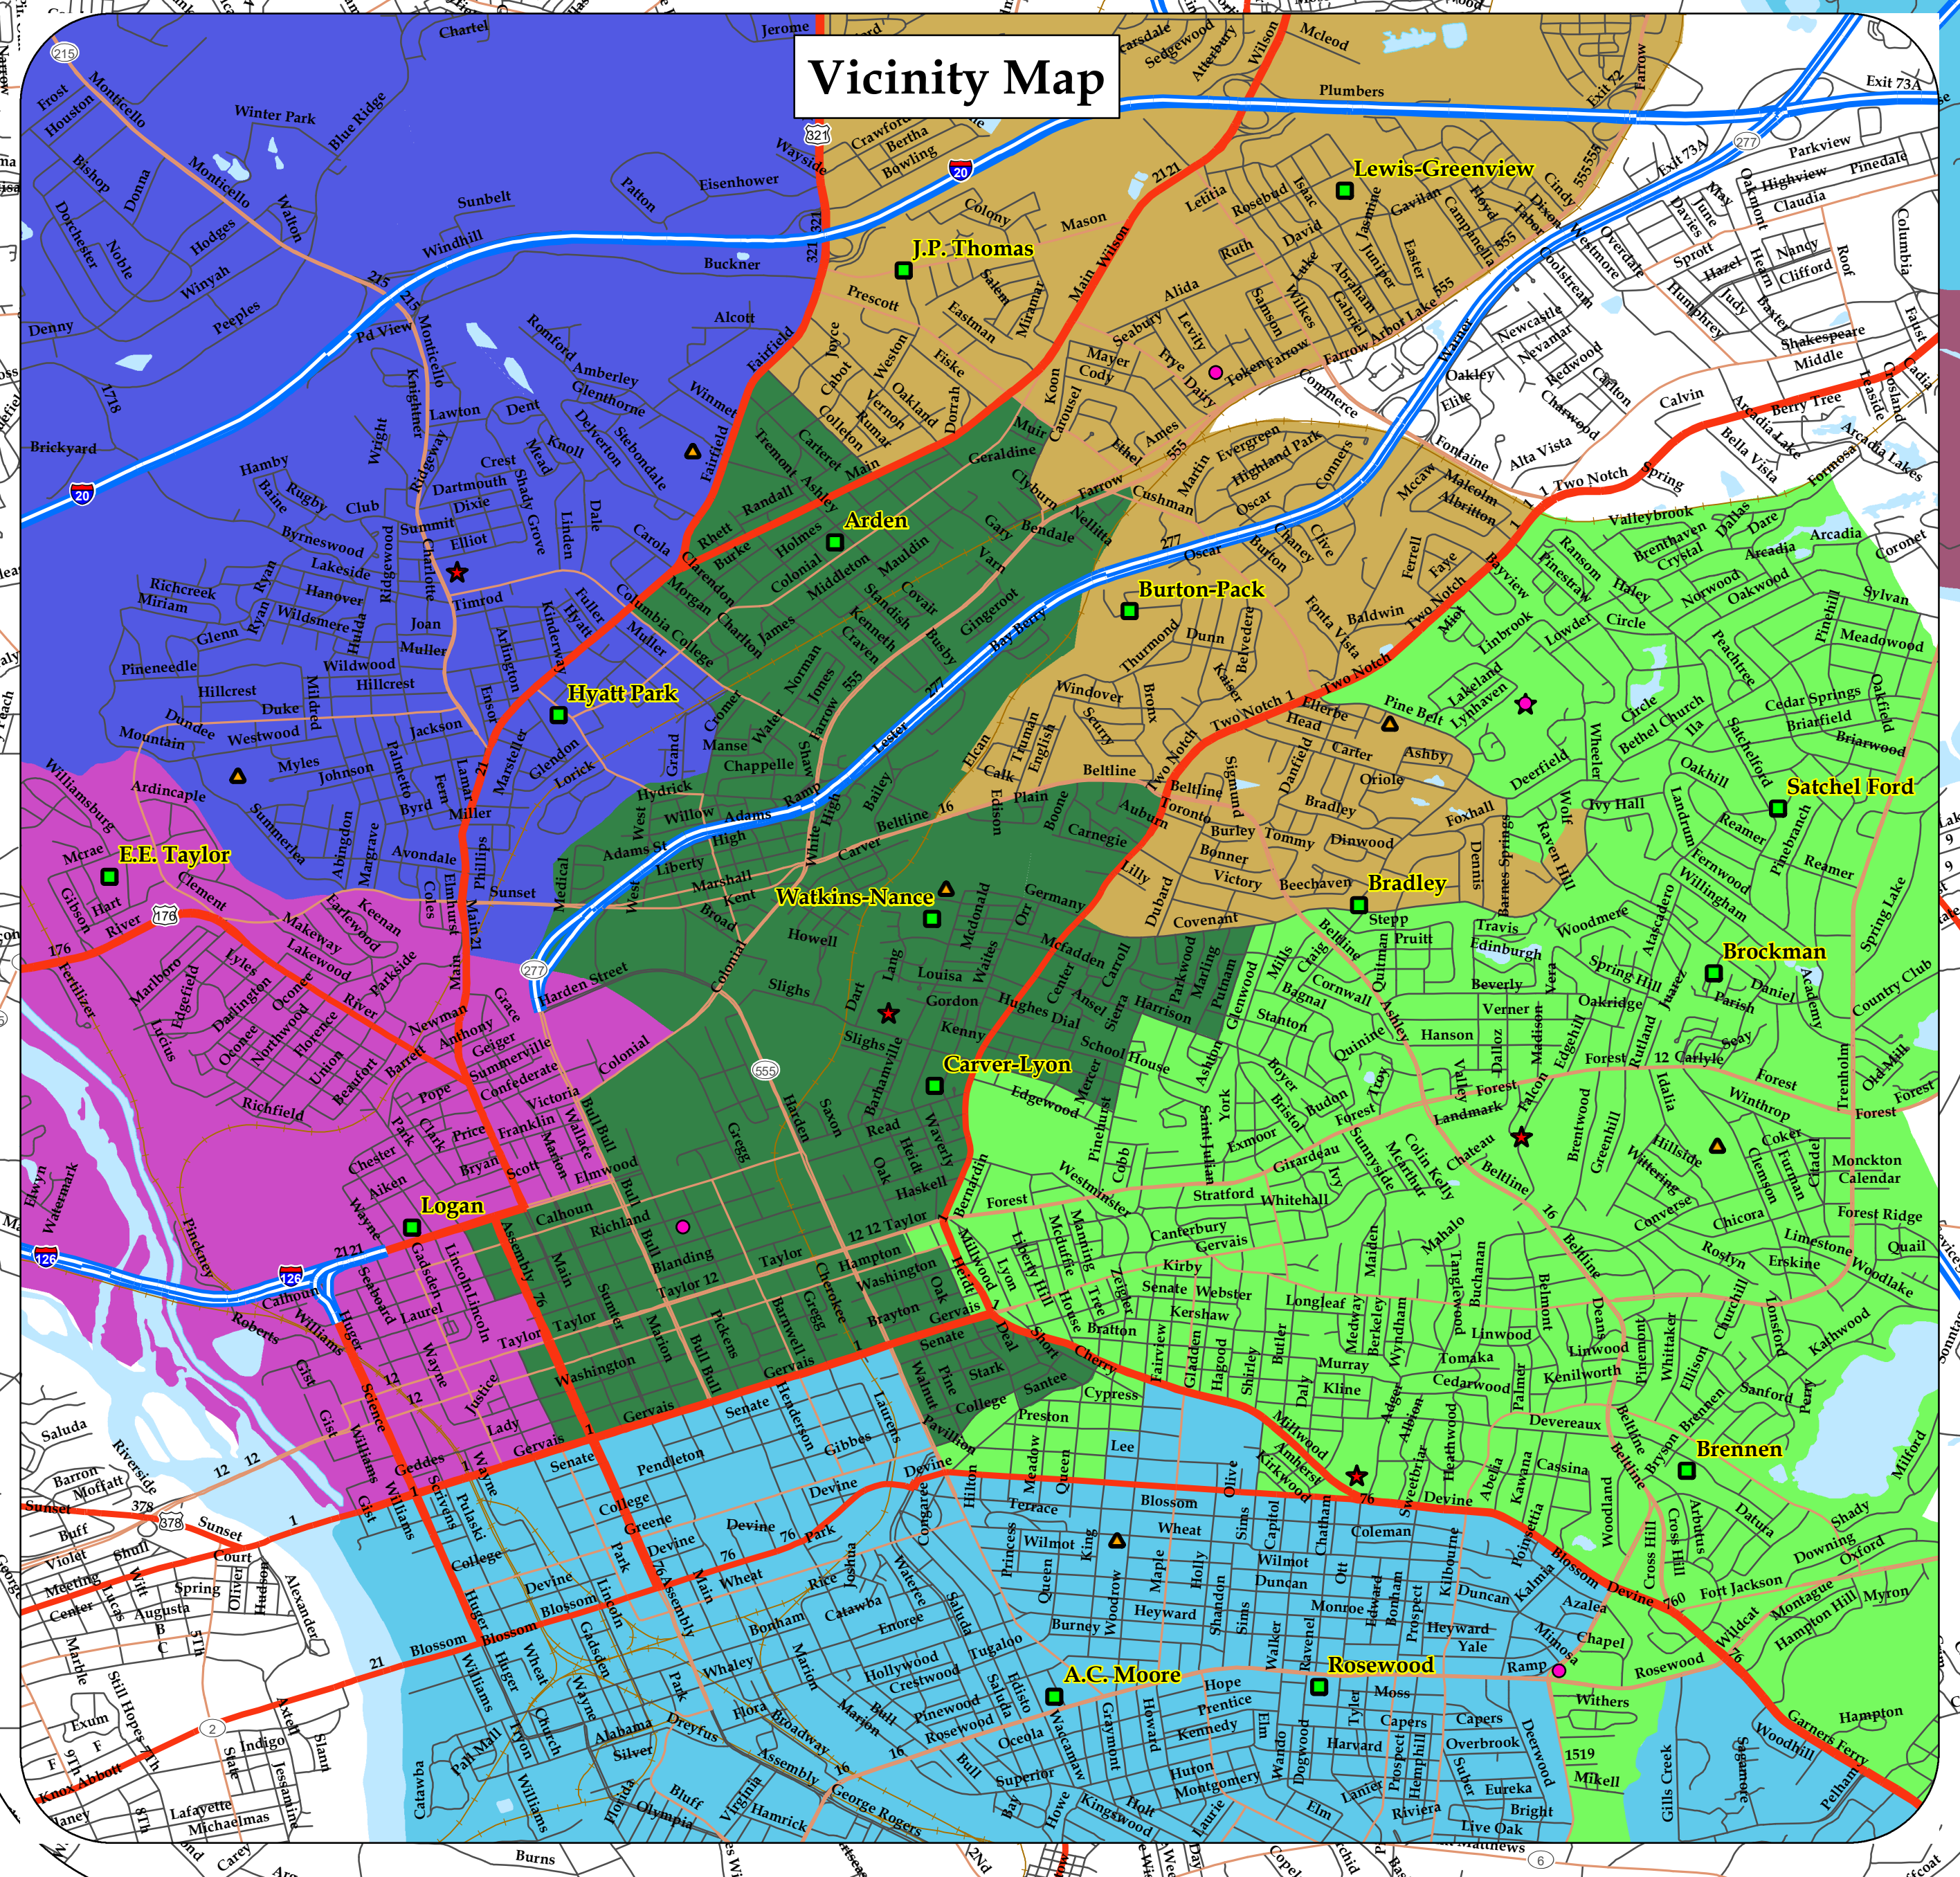

Richland One Capital Schools, SC 2016-17 High School Zones

Legend

School Type

- ES
- ★ HS
- ▲ MS
- OT

2016-17 HS Zones

- Columbia
- Dreher
- Eau Claire
- Flora
- Johnson
- Keenan
- Lower Richland

Vicinity Map

CropperGIS

Data Sources: Richland One, Richland County GIS
Map Created: January 2017, ADD.