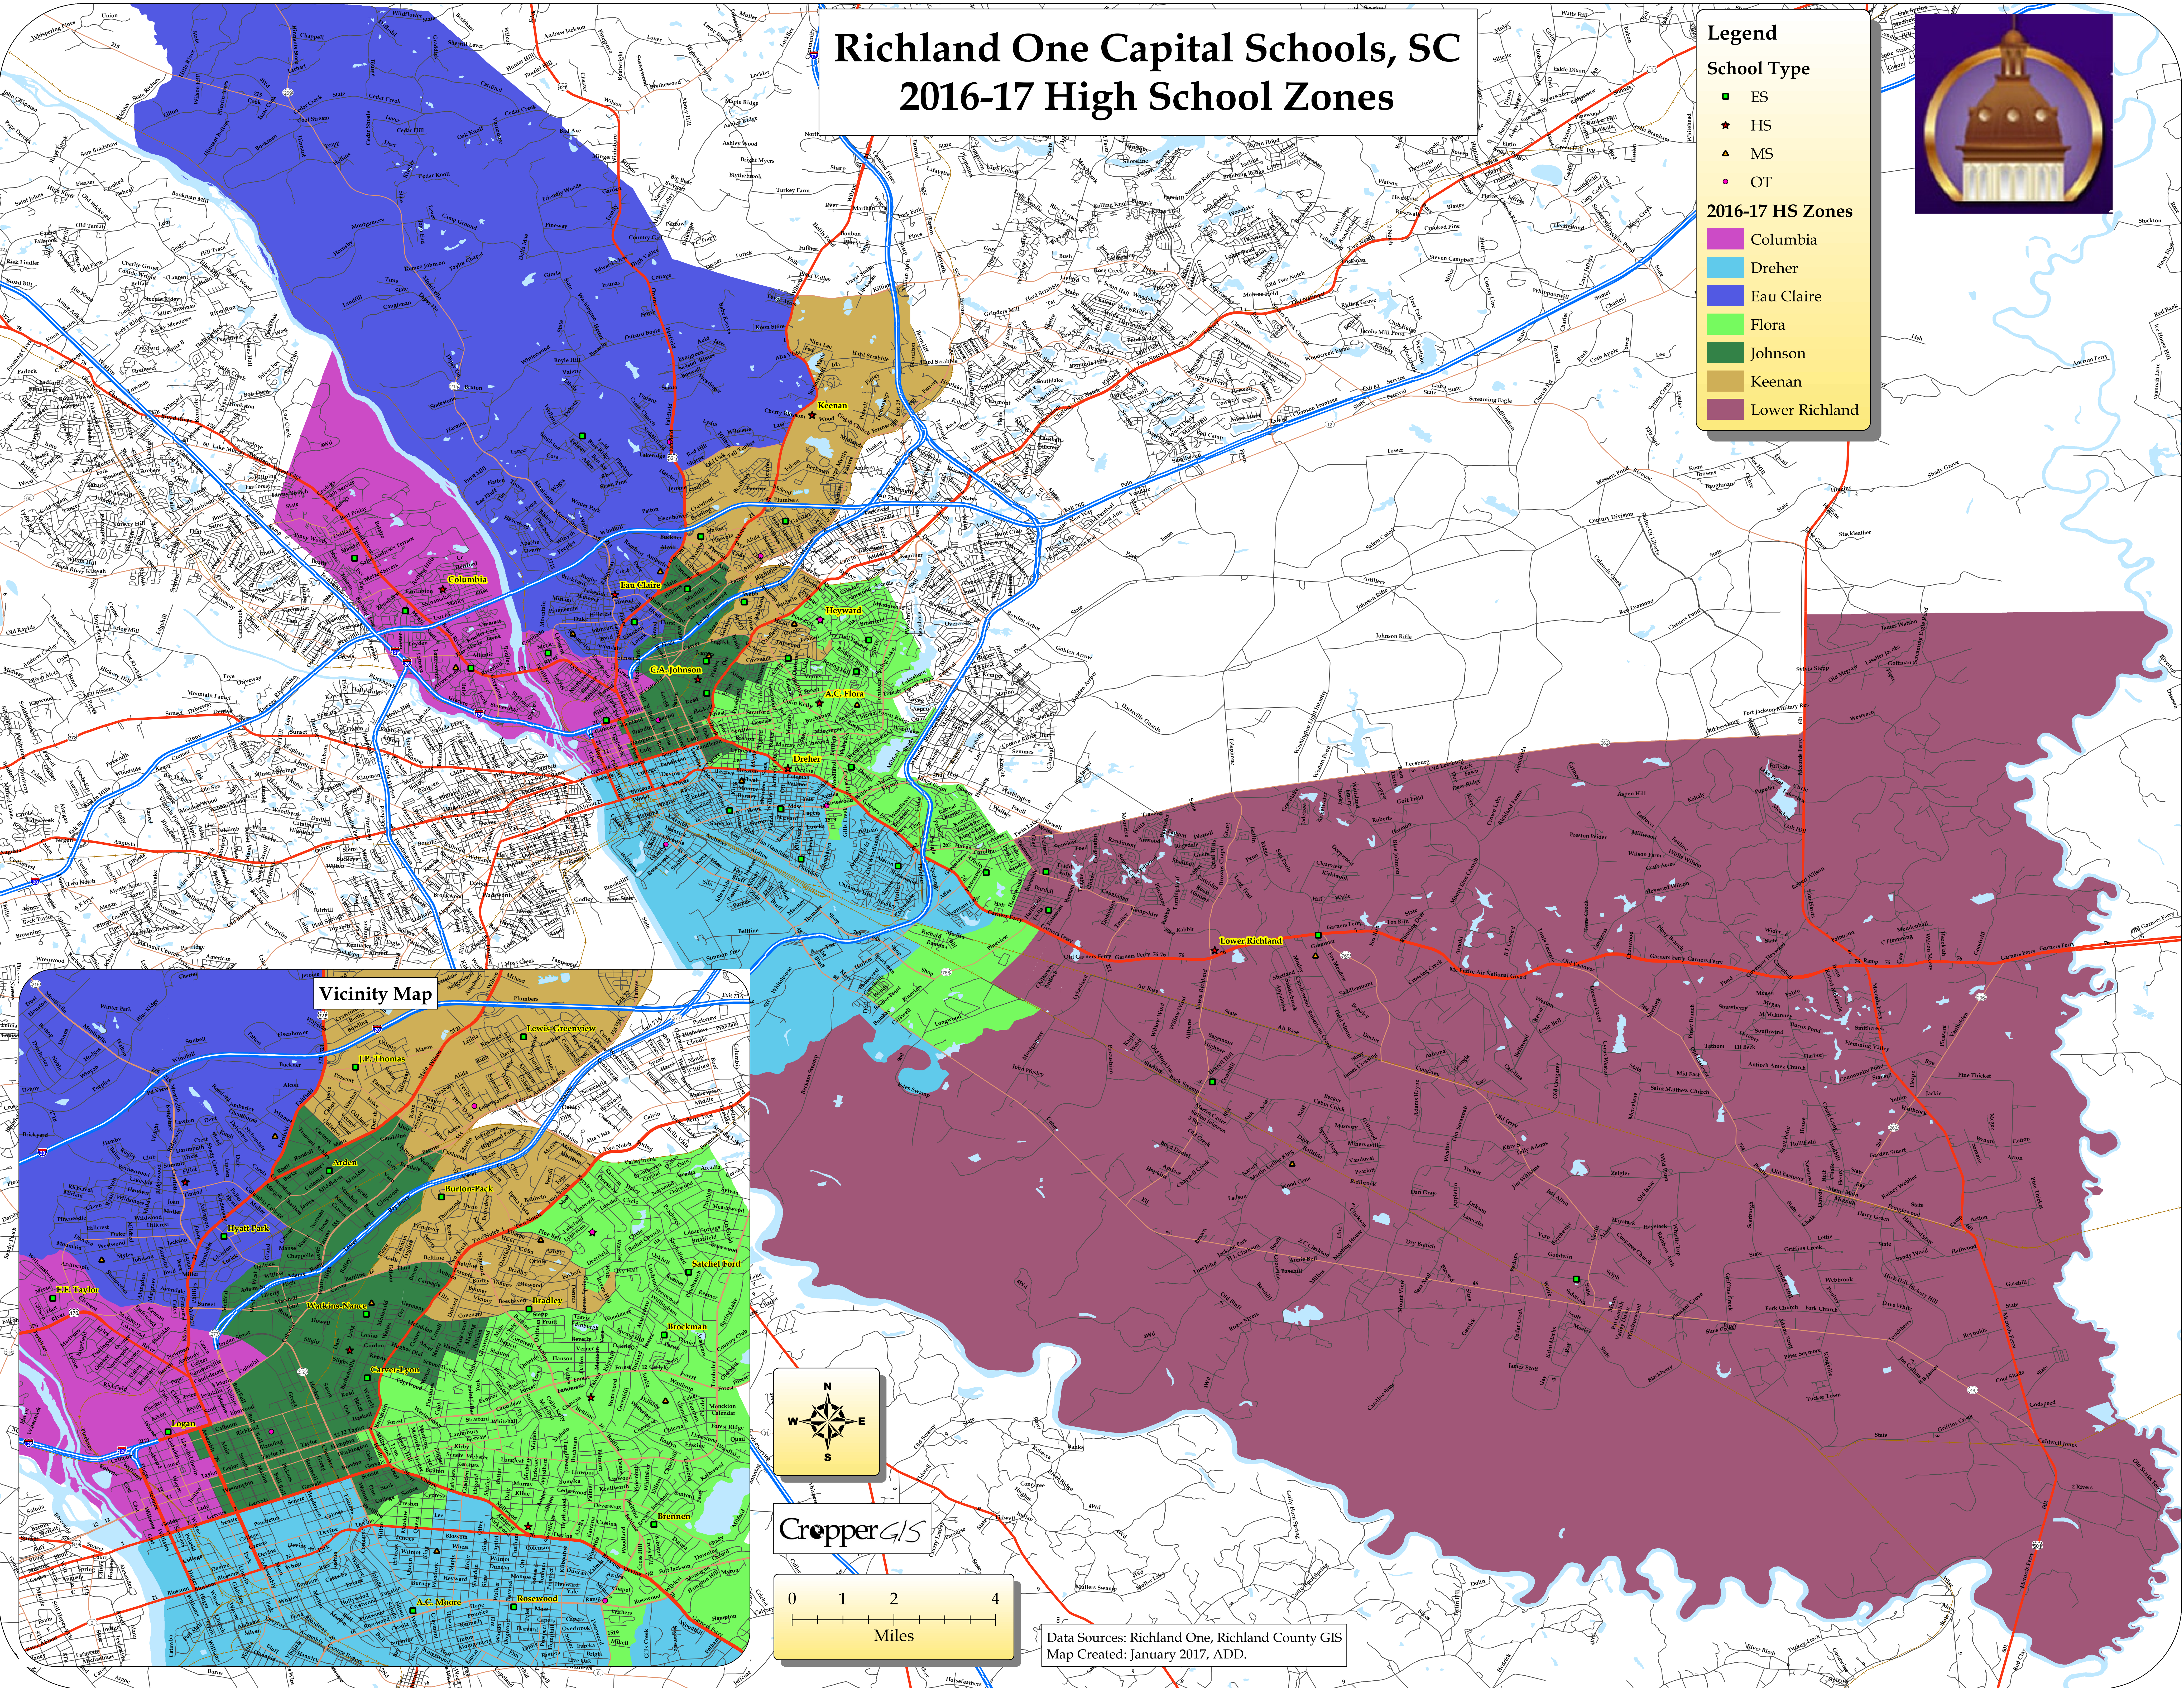

Richland One Capital Schools, SC 2016-17 High School Zones

Legend

School Type

- ES
- ★ HS
- ▲ MS
- OT

2016-17 HS Zones

- Columbia
- Dreher
- Eau Claire
- Flora
- Johnson
- Keenan
- Lower Richland

Vicinity Map

CropperGIS

Data Sources: Richland One, Richland County GIS
Map Created: January 2017, ADD.