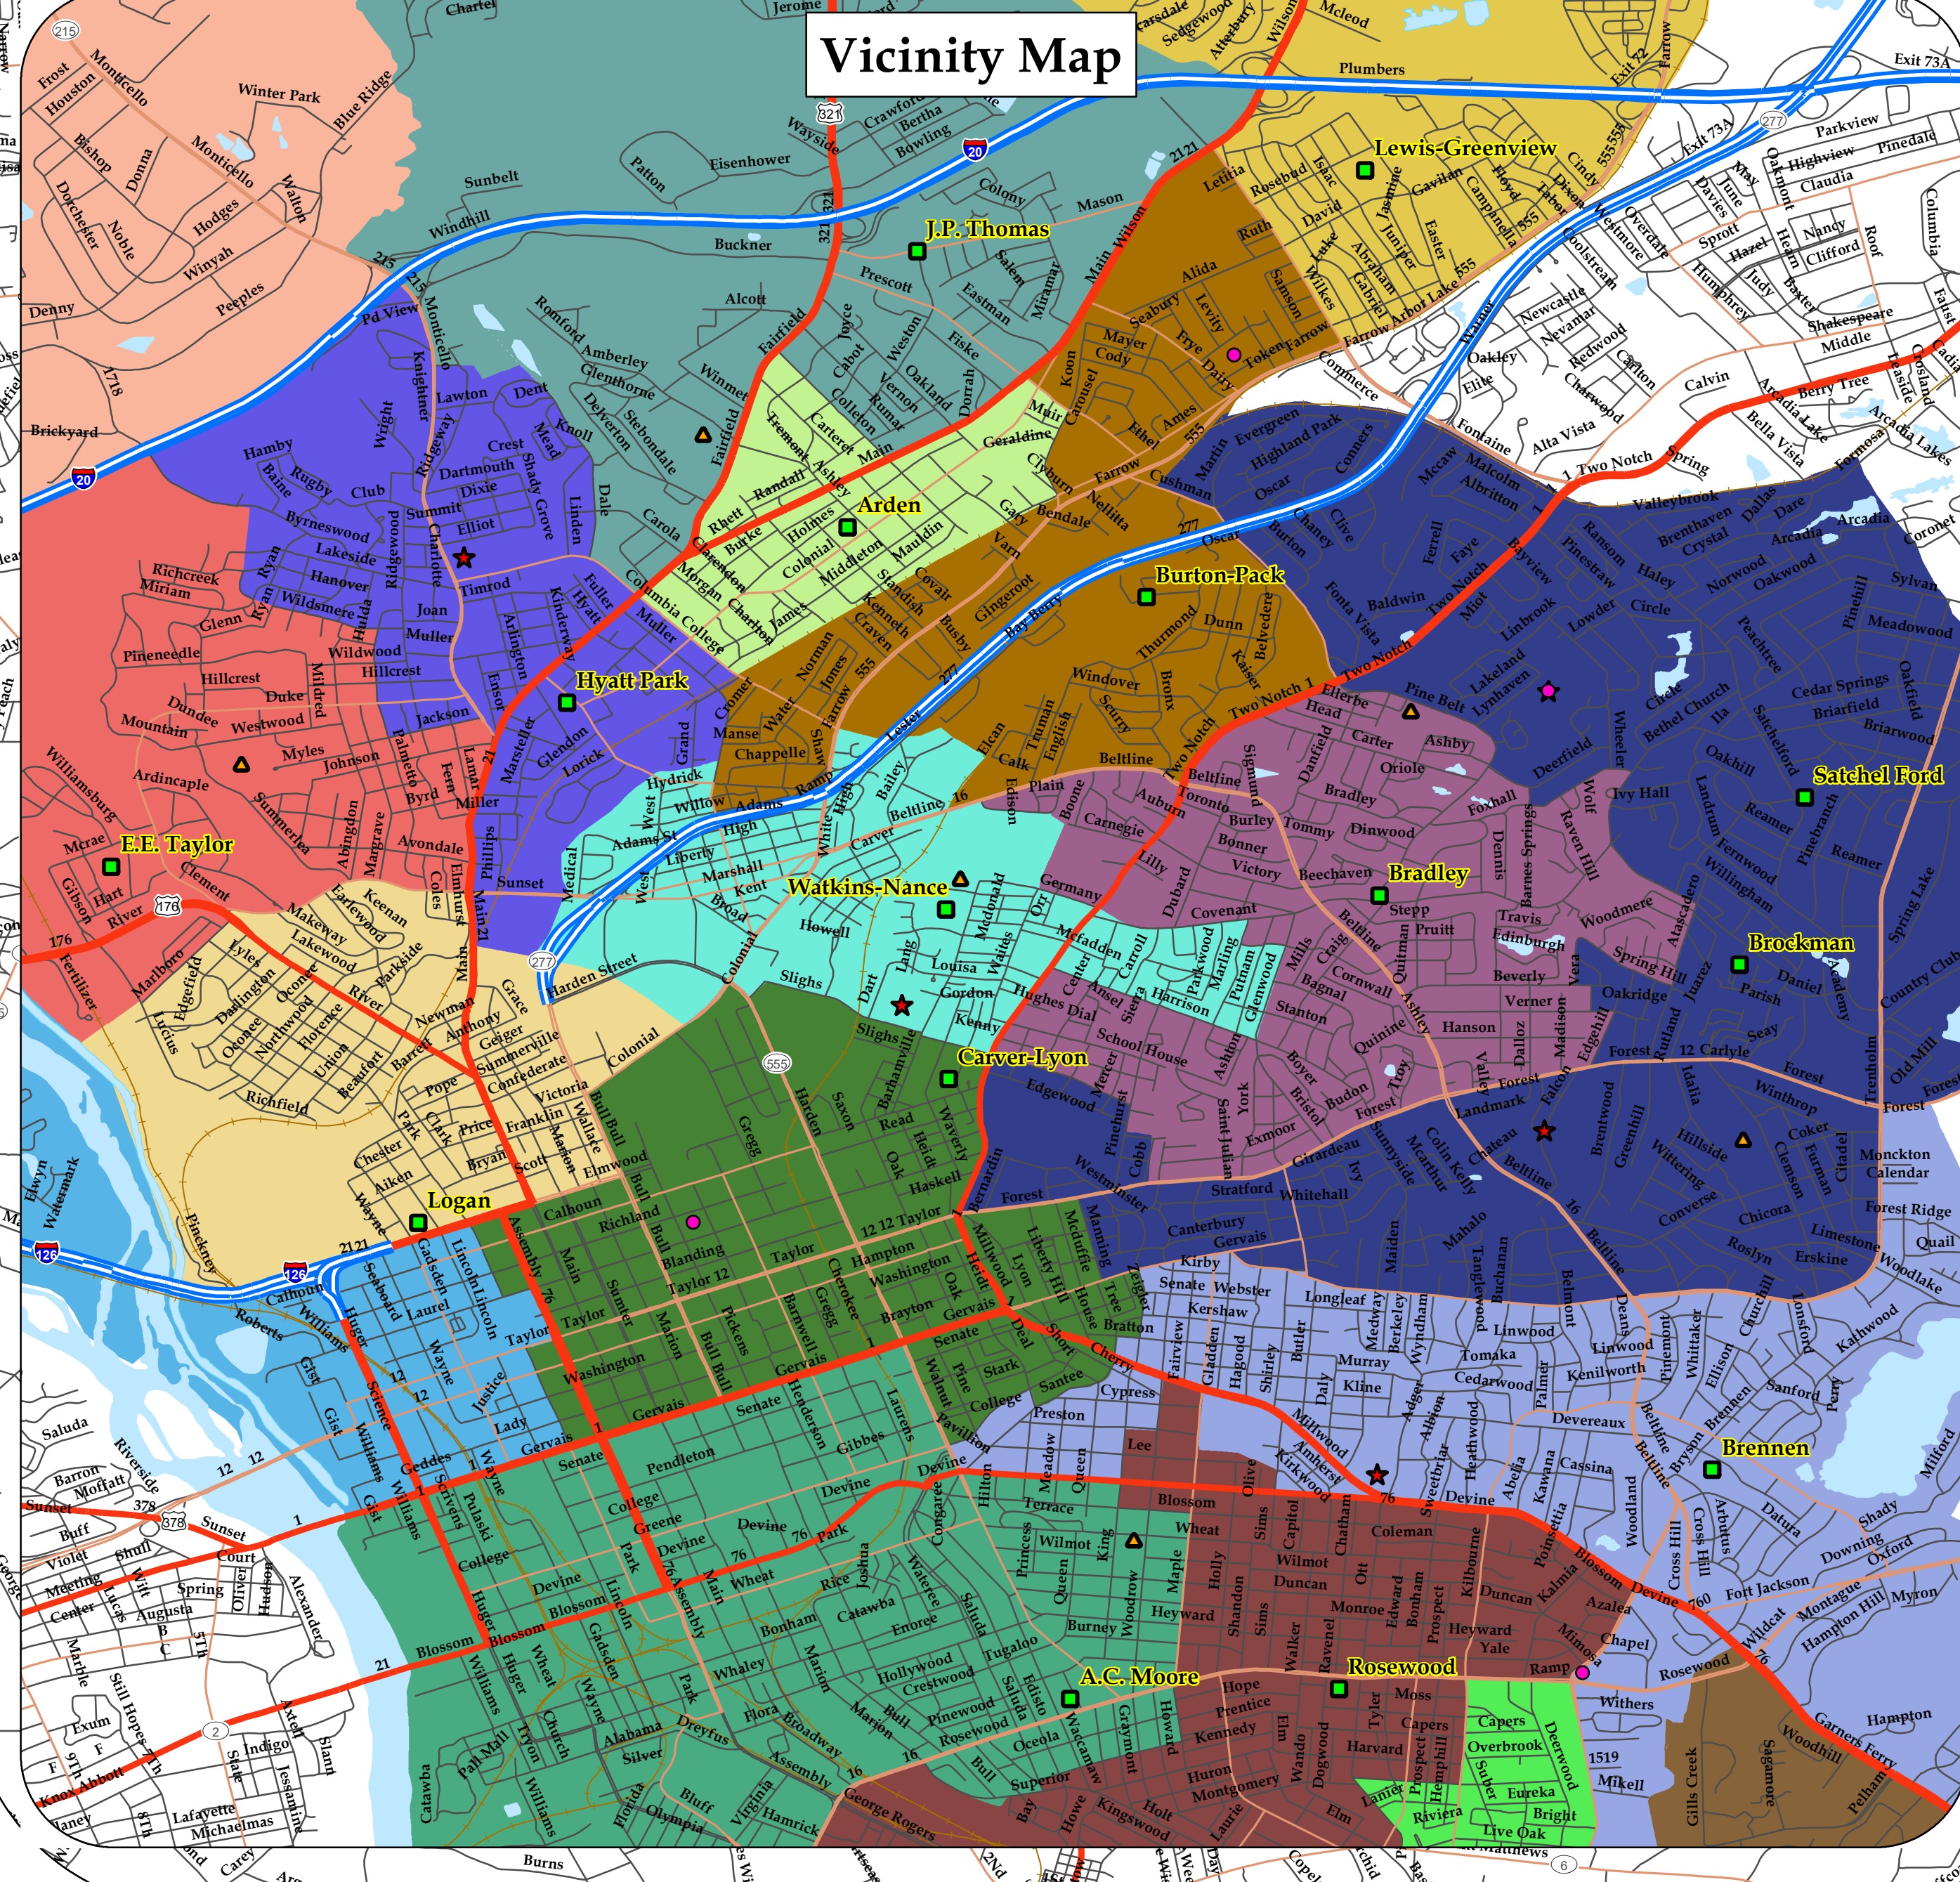

Richland One Capital Schools, SC 2016-17 Elementary Zones

Legend

School Type 2016-17 ES Zones		School Type 2016-17 ES Zones	
■ ES	■ Arden	■ Gadsden	■ Rhame
★ HS	■ Bradley	■ Greenview	■ Rosewood
▲ MS	■ Brennen	■ Hopkins Elementary	■ Sandel
● OT	■ Burnside	■ Horrell Hill	■ Satchel Ford
	■ Burton-Pack	■ Hyatt Park	■ South Kilbourne
	■ Carver-Lyon	■ Logan	■ Taylor
	■ Caughman Road	■ Meadowfield	■ Thomas
	■ Forest Heights	■ Mill Creek	■ Watkins-Nance
		■ Moore	■ Webber
		■ Pine Grove	

Data Sources: Richland One, Richland County GIS
Map Created: January 2017, ADD.