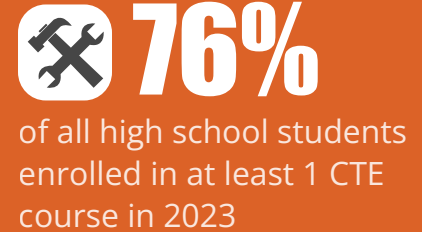

Western Placer Unified School District

Fact Sheet

BY THE NUMBERS

Competitive District Programs

- Gifted & Talented Education (GATE)
- Spanish Bilingual Immersion Program starting at TK
- Science, Technology, Engineering, Arts, Music (STEAM)
- Advancement Via Individual Determination (AVID)
- Career Technical Education (CTE)
- 425 Acre Farm
- Advanced Placement (AP) Courses
- Competitive Athletic Programs