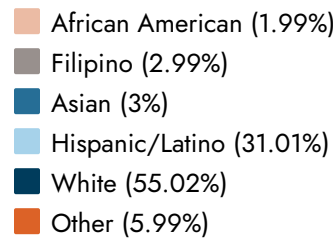

Western Placer Unified School District

Fact Sheet

BY THE NUMBERS

Competitive District Programs

- Gifted & Talented Education (GATE)
- Spanish Bilingual Immersion Program starting at TK
- Science, Technology, Engineering, Arts, Music (STEAM)
- Advancement Via Individual Determination (AVID)
- Career Technical Education (CTE)
- 425 Acre Farm
- Advanced Placement (AP) Courses
- Competitive Athletic Programs