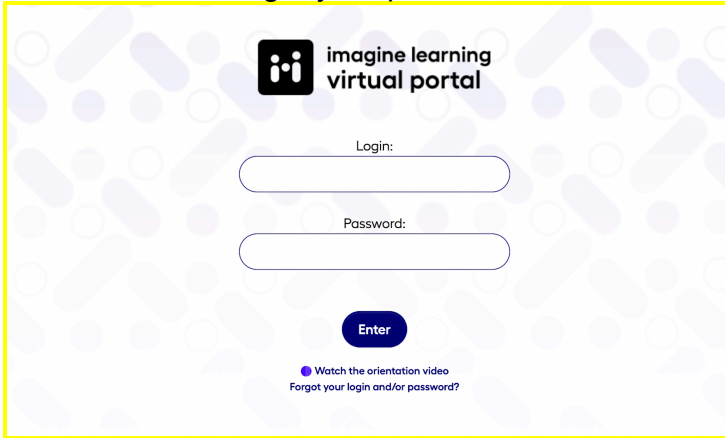

To log into your course:

1. Go to the website - <https://ilvp.imaginelearning.com/> (This link is on the Canvas page for the course as well, which is titled Social Studies-P00)
2. Enter your Username (Login:) and Password  
**Your username is your school email**  
**Your password is your student ID number**  
If this does not work, select the “*Forgot log-in and/or password*” link and follow the instructions to get your password reset.

3. You are ready to begin! Click on the link to enter your classroom. Click on the link for your social studies course.

4. Don't forget to check your Messages. This is where your teacher will email you important course information.