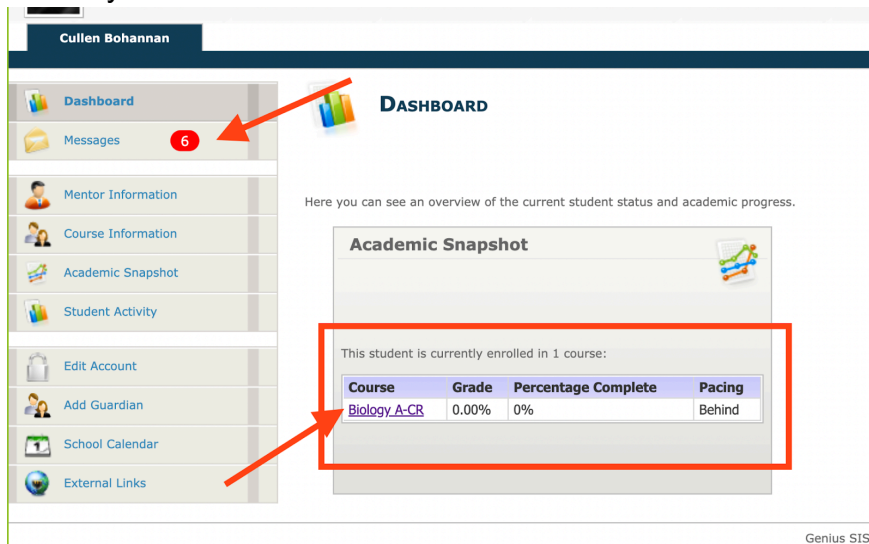

To log into your course:

1. Go to the website - <https://ilvp.imaginelearning.com/> (This link is on the Canvas page for the course as well, which is titled Social Studies-P00)
2. Enter your Username (Login:) and Password  
**Your username is your school email**  
**Your password is your student ID number**  
If this does not work, select the “*Forgot log-in and/or password*” link and follow the instructions to get your password reset.

3. You are ready to begin! Click on the link to enter your classroom. Click on the link for your social studies course.

4. Don't forget to check your Messages. This is where your teacher will email you important course information.